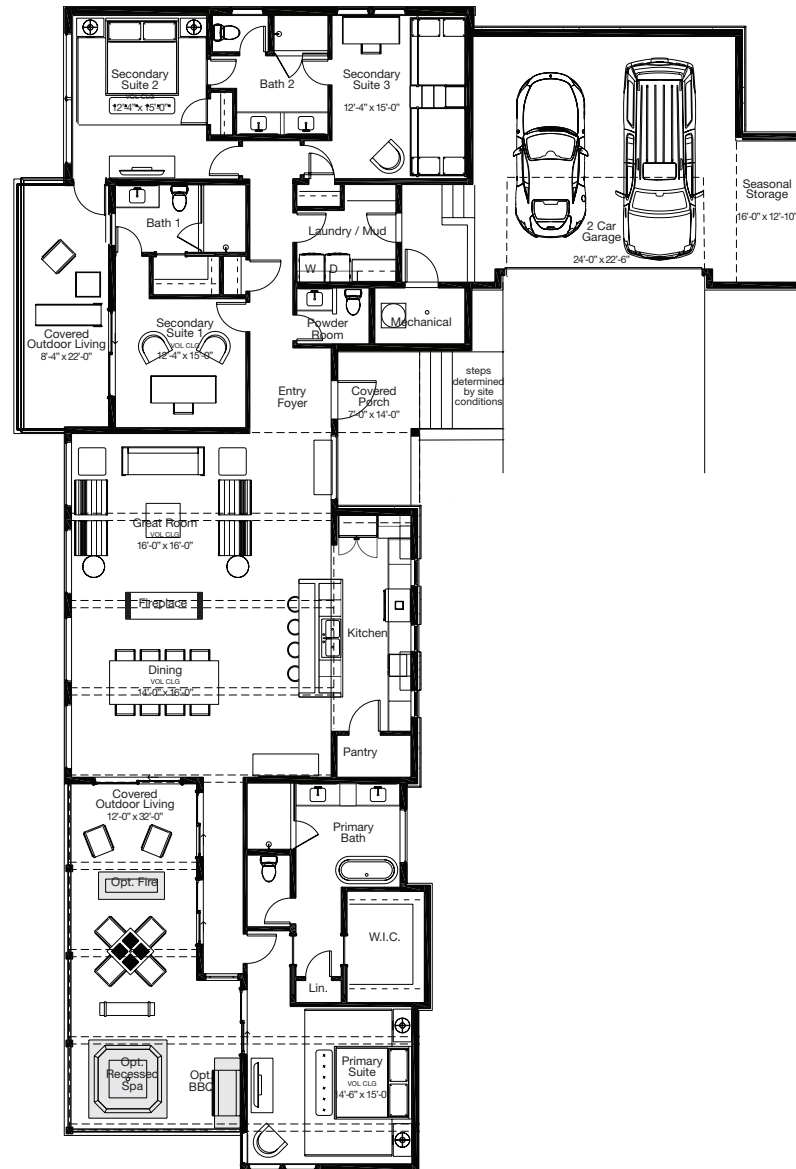

The Miro A

2,756 Square Feet | 4 En Suite Bedrooms | 3 Full Baths | 1 Half Bath | 2-Car Garage

FLOOR PLAN – ONE LEVEL

Floor plans are preliminary. Square footages are approximate and stated in terms of gross square feet. Not all models are available on all lots. This information is not intended to constitute an offer or solicitation. Consult a sales executive for further home option amounts which are applicable to sales price. © 2024 Promontory Development, LLC.