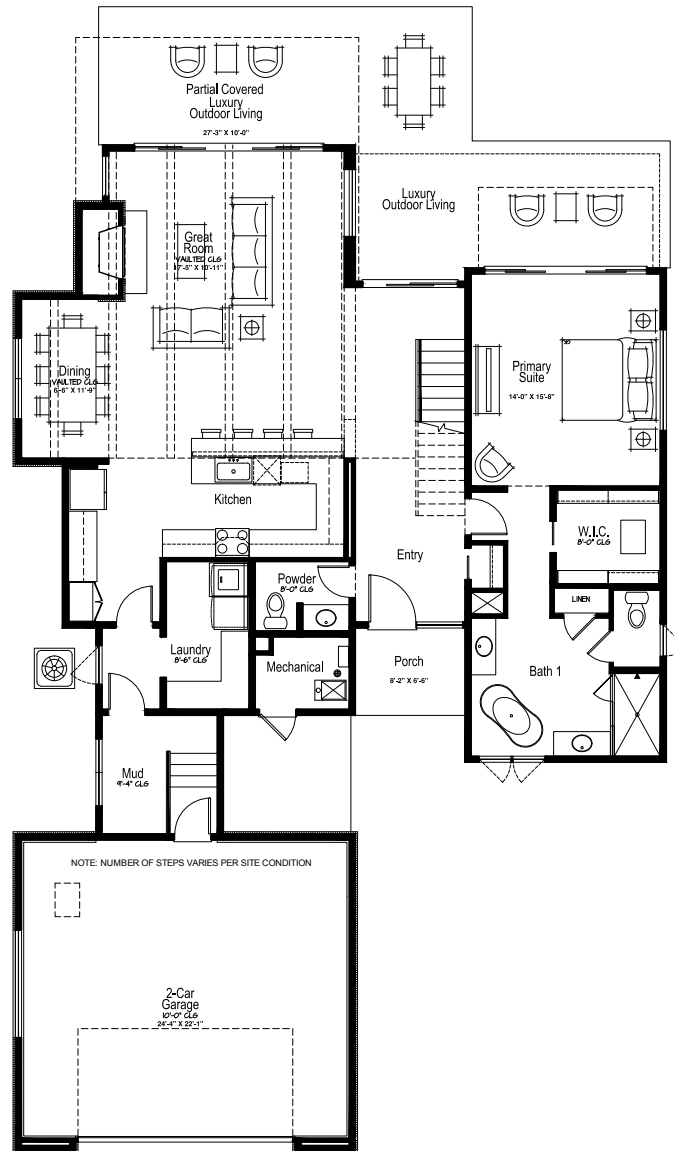

The Klee | Clubhouse Villas

2,791 Square Feet | 3 En Suite Bedrooms | 3 Full Baths | 1 Half Bath | 2-Car Garage

MAIN LEVEL FLOOR PLAN

Floor plans are preliminary. Square footages are approximate and stated in terms of gross square feet. Not all models are available on all lots. This information is not intended to constitute an offer or solicitation. Consult a sales executive for further home option amounts which are applicable to sales price. © 2024 Promontory Development, LLC.

The Klee | Clubhouse Villas

2,791 Square Feet | 3 En Suite Bedrooms | 3 Full Baths | 1 Half Bath | 2-Car Garage

LOWER LEVEL FLOOR PLAN

Floor plans are preliminary. Square footages are approximate and stated in terms of gross square feet. Not all models are available on all lots. This information is not intended to constitute an offer or solicitation. Consult a sales executive for further home option amounts which are applicable to sales price. © 2024 Promontory Development, LLC.