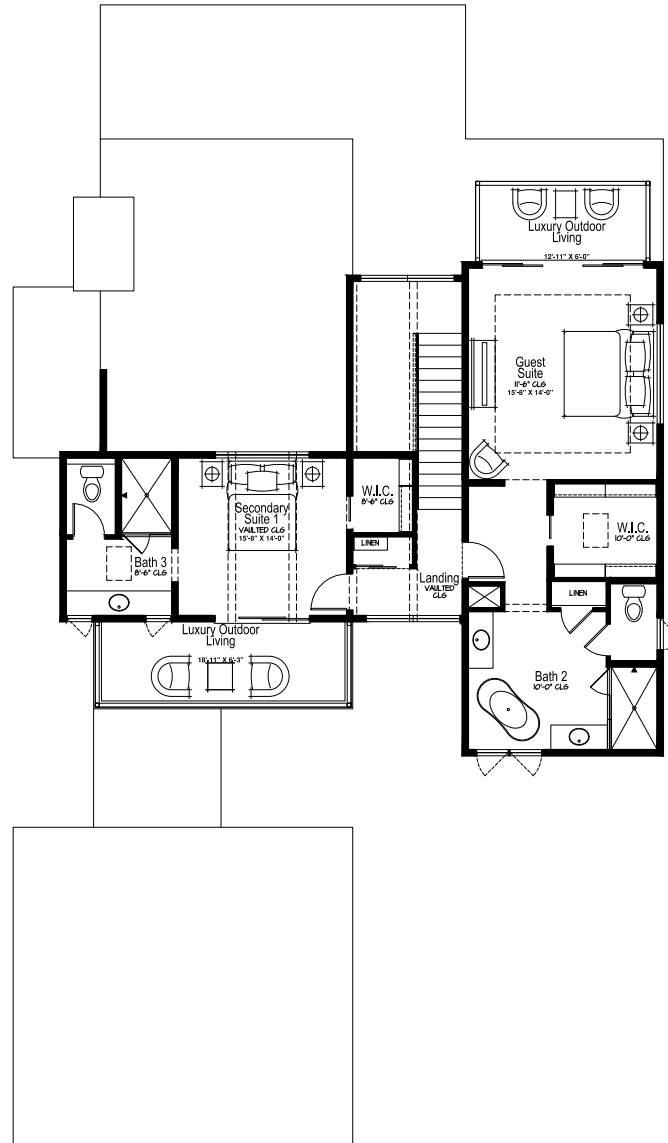

The Klee | Clubhouse Villas

2,791 Square Feet | 3 En Suite Bedrooms | 3 Full Baths | 1 Half Bath | 2-Car Garage

MAIN LEVEL FLOOR PLAN

Floor plans are preliminary. Square footages are approximate and stated in terms of gross square feet. Not all models are available on all lots. This information is not intended to constitute an offer or solicitation. Consult a sales executive for further home option amounts which are applicable to sales price. © 2024 Promontory Development, LLC.

The Klee | Clubhouse Villas

2,791 Square Feet | 3 En Suite Bedrooms | 3 Full Baths | 1 Half Bath | 2-Car Garage

LOWER LEVEL FLOOR PLAN

Floor plans are preliminary. Square footages are approximate and stated in terms of gross square feet. Not all models are available on all lots. This information is not intended to constitute an offer or solicitation. Consult a sales executive for further home option amounts which are applicable to sales price. © 2024 Promontory Development, LLC.