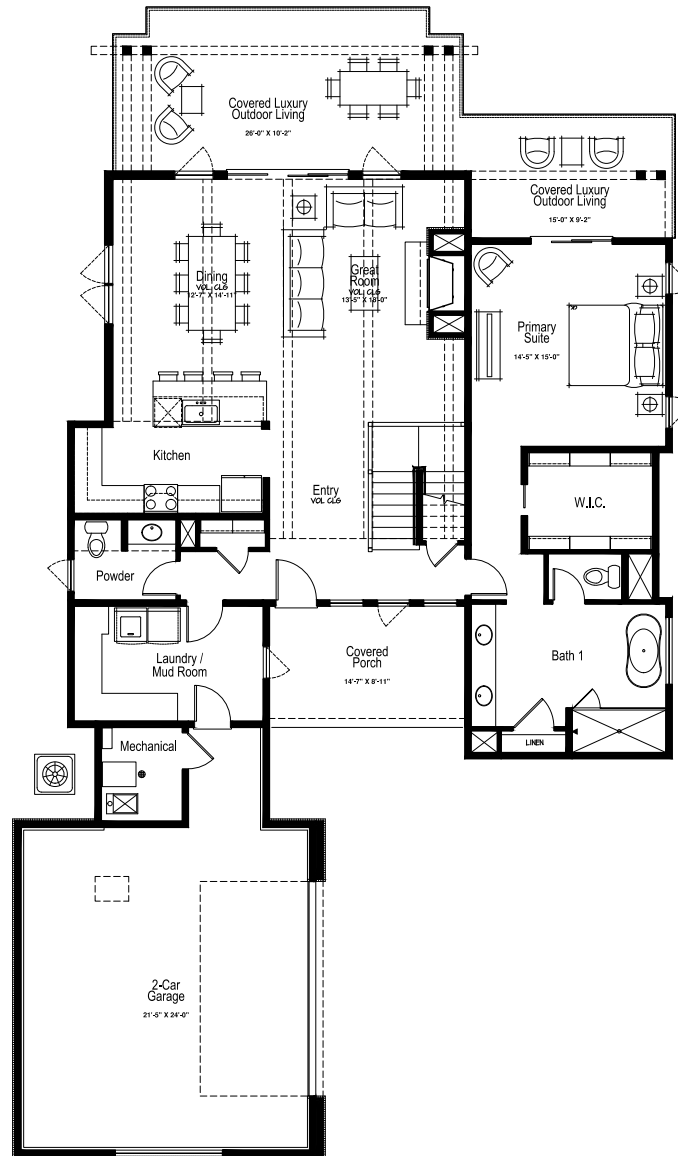

The Astor | Clubhouse Villas

2,645 Square Feet | 3 En Suite Bedrooms | 3 Full Baths | 1 Half Bath | 2-Car Garage

MAIN LEVEL FLOOR PLAN

Floor plans are preliminary. Square footages are approximate and stated in terms of gross square feet. Not all models are available on all lots. This information is not intended to constitute an offer or solicitation. Consult a sales executive for further home option amounts which are applicable to sales price. © 2024 Promontory Development, LLC.

The Astor | Clubhouse Villas

2,645 Square Feet | 3 En Suite Bedrooms | 3 Full Baths | 1 Half Bath | 2-Car Garage

LOWER LEVEL FLOOR PLAN

Floor plans are preliminary. Square footages are approximate and stated in terms of gross square feet. Not all models are available on all lots. This information is not intended to constitute an offer or solicitation. Consult a sales executive for further home option amounts which are applicable to sales price. © 2024 Promontory Development, LLC.