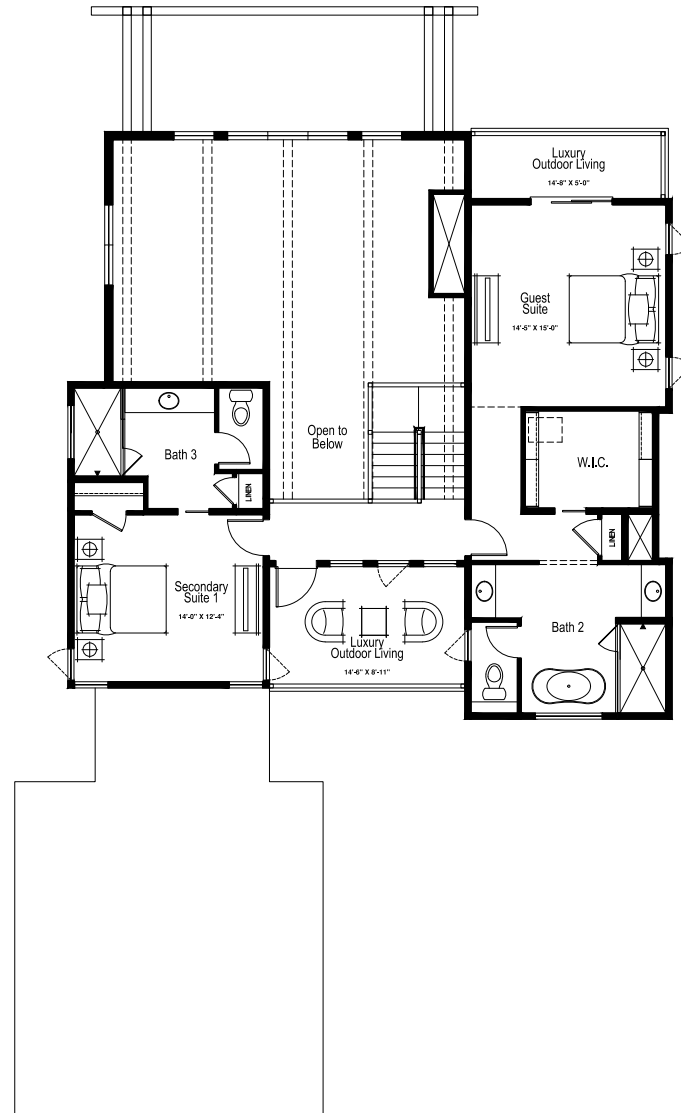

The Astor | Clubhouse Villas

2,645 Square Feet | 3 En Suite Bedrooms | 3 Full Baths | 1 Half Bath | 2-Car Garage

MAIN LEVEL FLOOR PLAN

Floor plans are preliminary. Square footages are approximate and stated in terms of gross square feet. Not all models are available on all lots. This information is not intended to constitute an offer or solicitation. Consult a sales executive for further home option amounts which are applicable to sales price. © 2024 Promontory Development, LLC.

The Astor | Clubhouse Villas

2,645 Square Feet | 3 En Suite Bedrooms | 3 Full Baths | 1 Half Bath | 2-Car Garage

LOWER LEVEL FLOOR PLAN

Floor plans are preliminary. Square footages are approximate and stated in terms of gross square feet. Not all models are available on all lots. This information is not intended to constitute an offer or solicitation. Consult a sales executive for further home option amounts which are applicable to sales price. © 2024 Promontory Development, LLC.