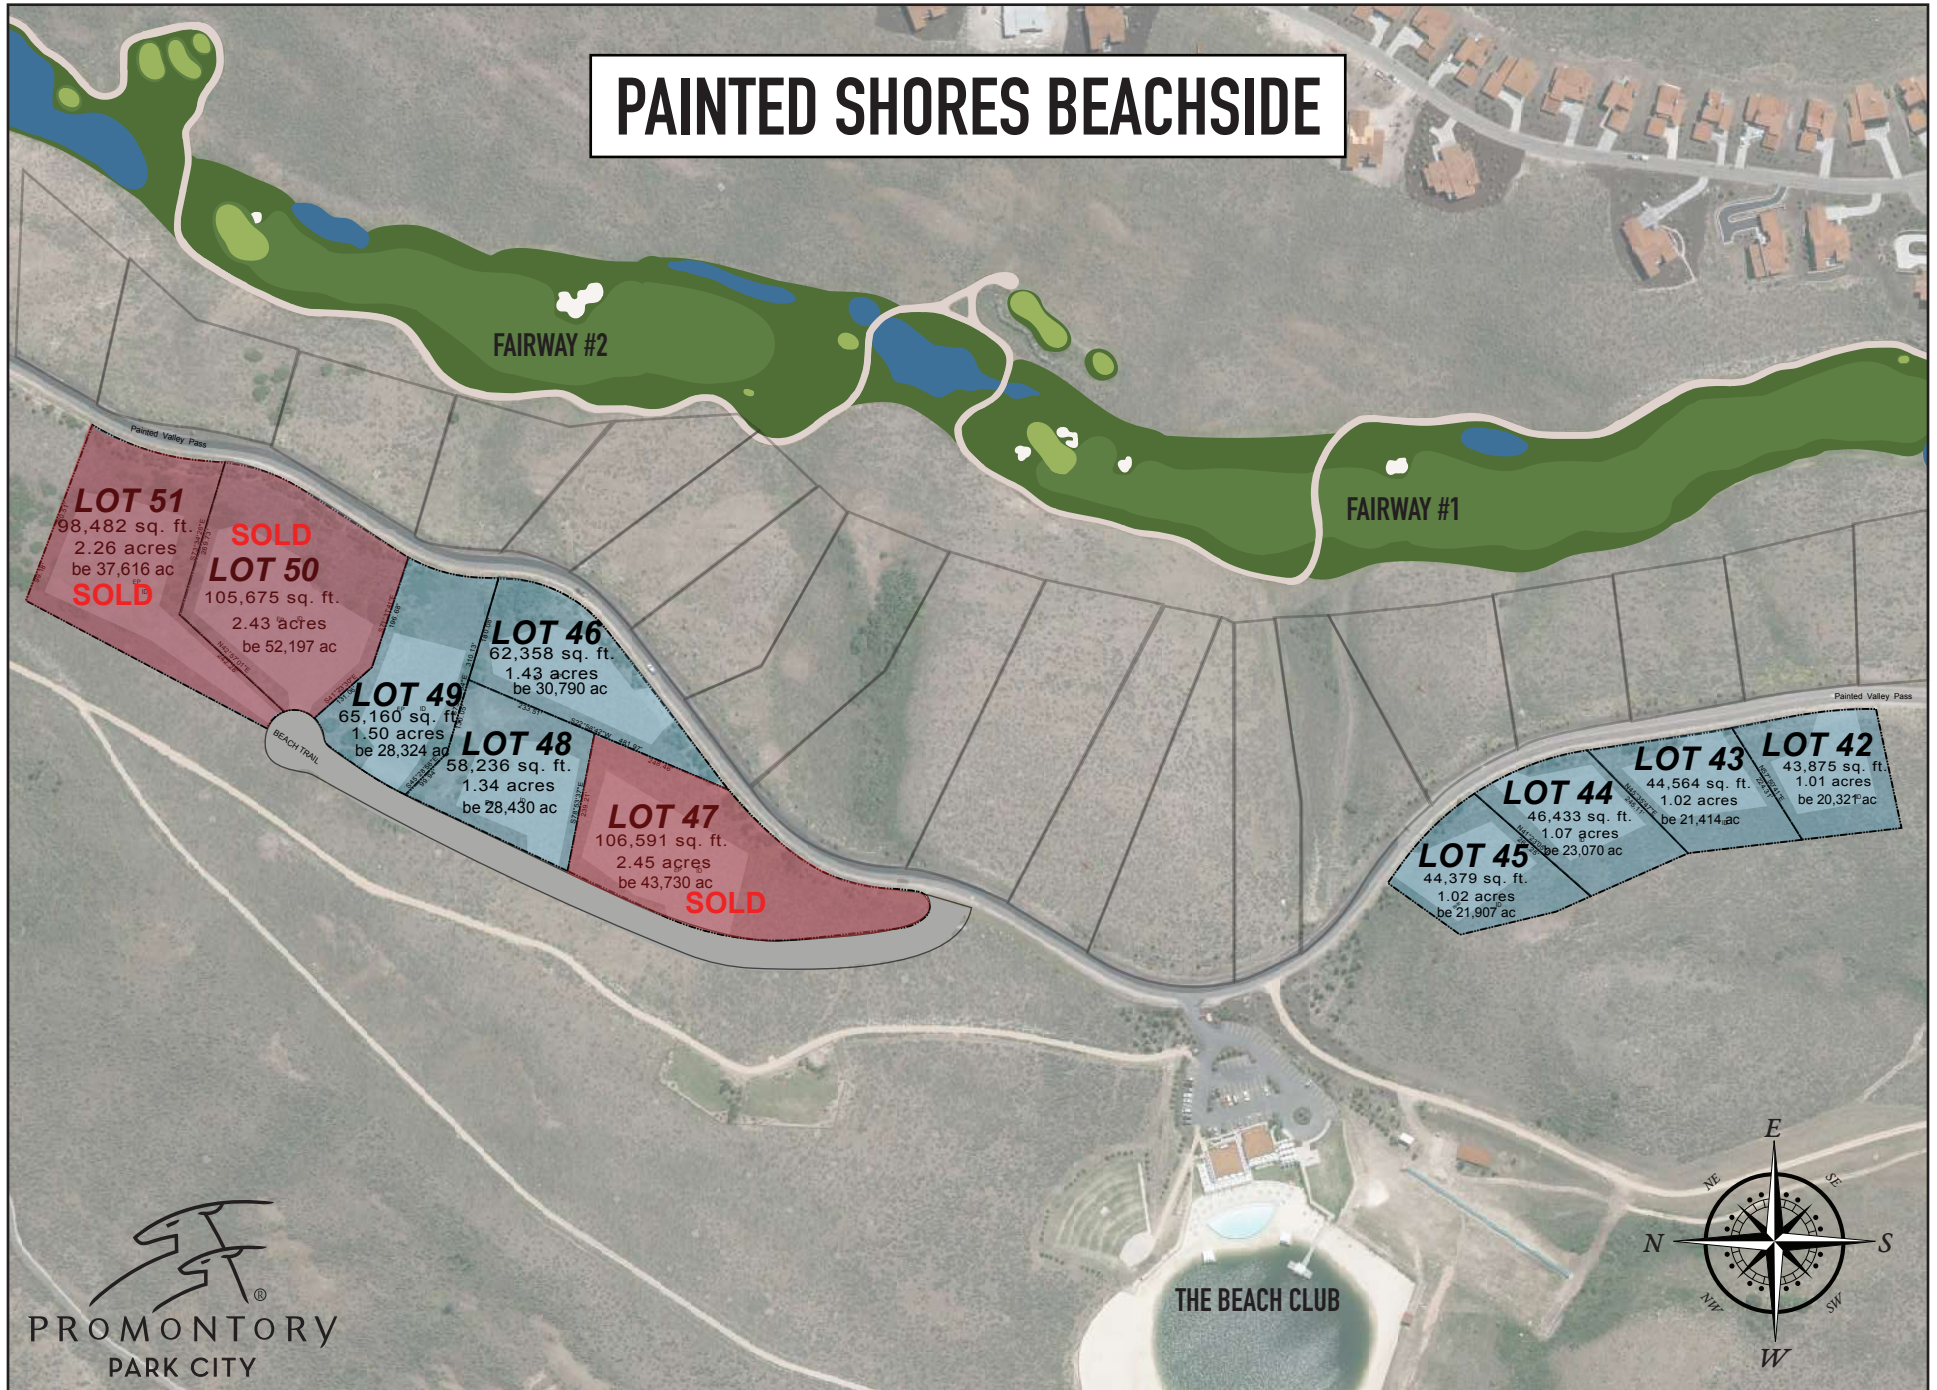

# PAINTED SHORES BEACHSIDE

Photos, renderings, site plans, and floor plans are for visualization purposes only and should not be relied upon to confirm applicable features. All dimensions are approximate and are subject to field variations. Square footages are approximate and are stated in terms of gross square footage. Furniture not included. Offers, incentives, and seller contributions vary and are subject to certain terms, conditions, restrictions, including but not limited to availability of homesites. Prices are subject to change. Model type and orientation on lot subject to change. Promontory HOMES reserves the right to change or withdraw any offer at any time. Map is for way finding only. Future development may occur in any location. Existing development, trails, and amenities are subject to change. Not valid with any other offer. This is not a solicitation or offering where prohibited by law. See Sales Executive for details.