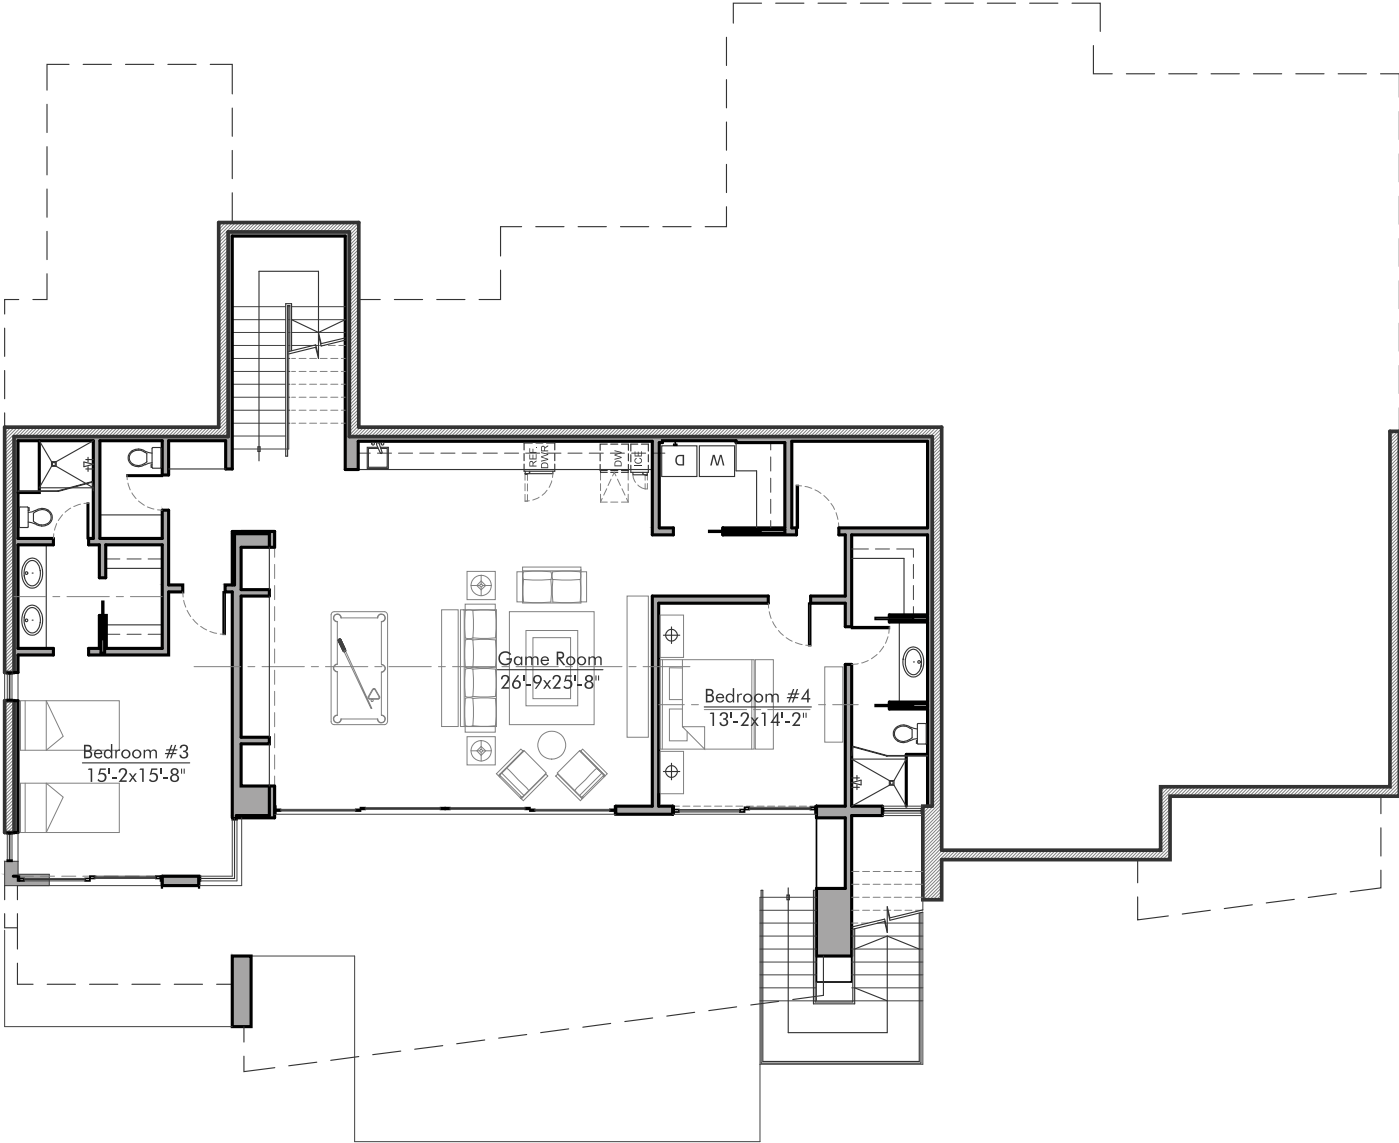

# THE MITCHELL

5,750 Square Feet | 4 Bed | 4 Full Bath 2 Powder | 4-car Garage

MAIN LEVEL FLOOR PLAN

DISCLAIMER: OPTIONAL FEATURES MAY BE SHOWN IN FLOOR PLAN

Square footages are approximate and stated in terms of Gross Square Feet. All prices, incentives, locations, descriptions, options, and terms are subject to change without notice. This information is not intended to constitute an offer or solicitation.

# THE MITCHELL

5,750 Square Feet | 4 Bed | 4 Full Bath 2 Powder | 4-car Garage

LOWER LEVEL FLOOR PLAN

DISCLAIMER: OPTIONAL FEATURES MAY BE SHOWN IN FLOOR PLAN

Square footages are approximate and stated in terms of Gross Square Feet. All prices, incentives, locations, descriptions, options, and terms are subject to change without notice. This information is not intended to constitute an offer or solicitation.