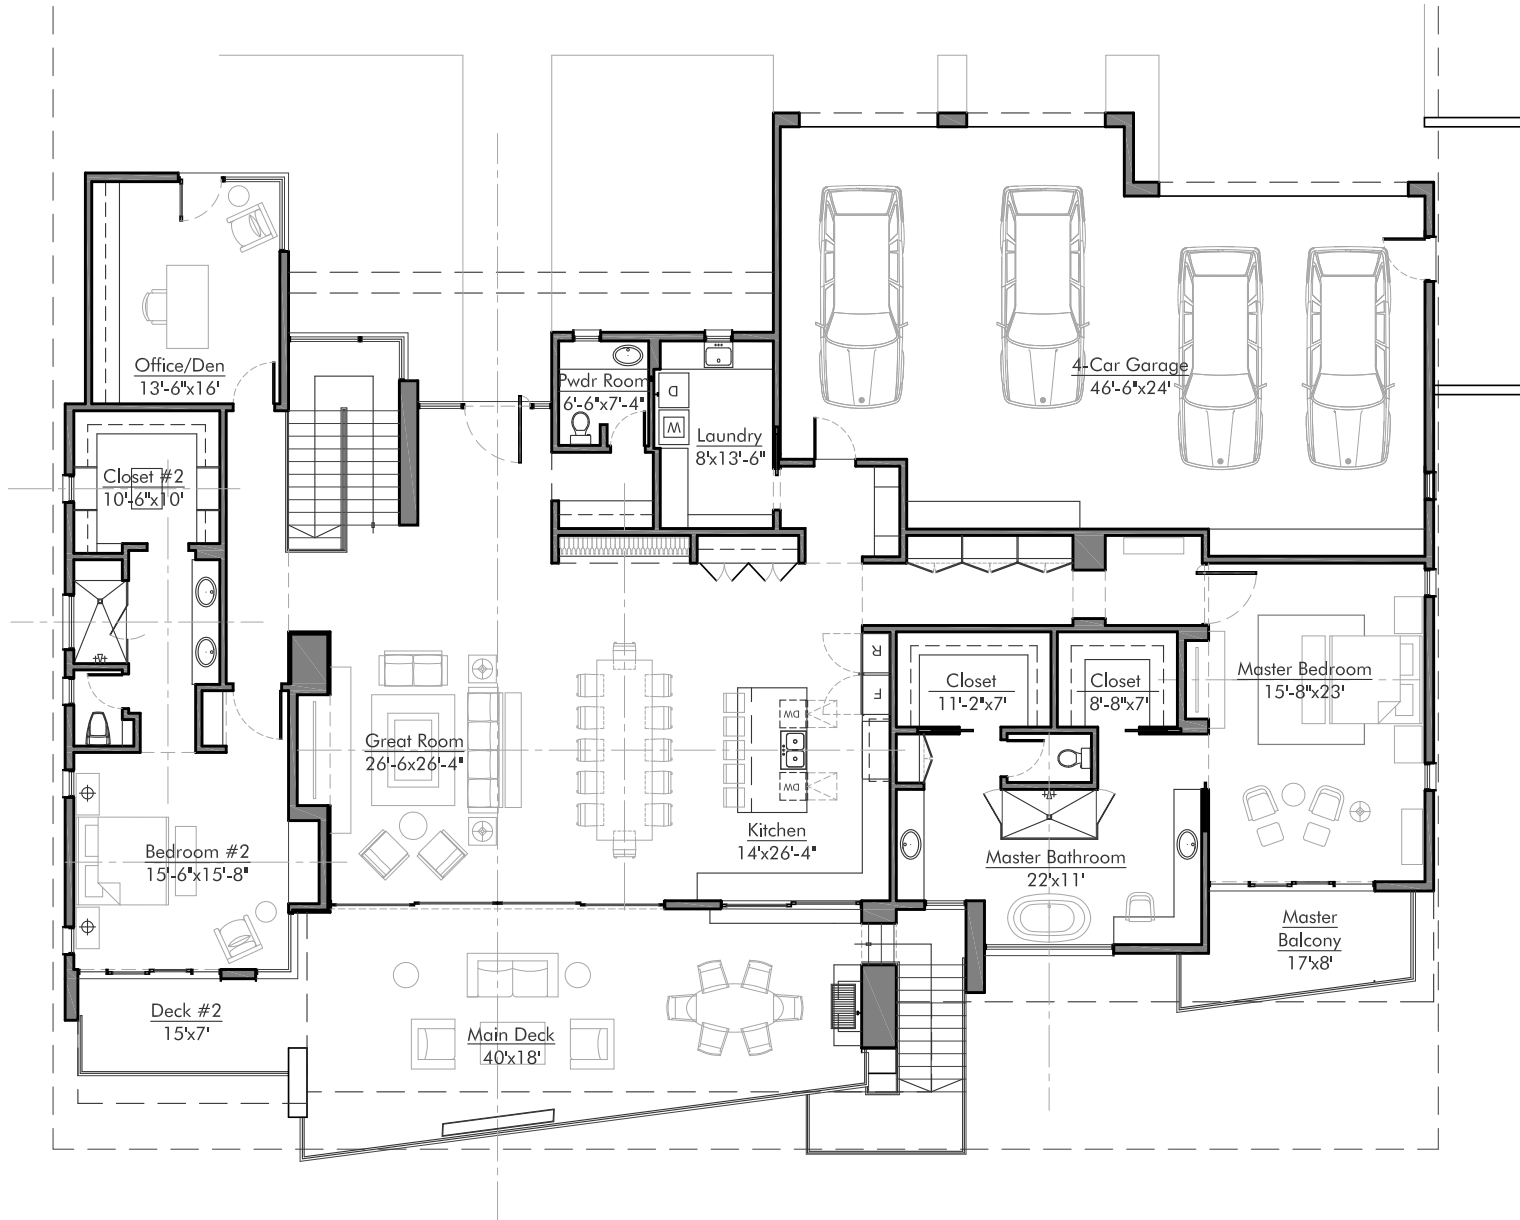

# THE MITCHELL

5,750 Square Feet | 4 Bed | 4 Full Bath 2 Powder | 4-car Garage

MAIN LEVEL FLOOR PLAN

DISCLAIMER: OPTIONAL FEATURES MAY BE SHOWN IN FLOOR PLAN

Square footages are approximate and stated in terms of Gross Square Feet. All prices, incentives, locations, descriptions, options, and terms are subject to change without notice. This information is not intended to constitute an offer or solicitation.

# THE MITCHELL

5,750 Square Feet | 4 Bed | 4 Full Bath 2 Powder | 4-car Garage

LOWER LEVEL FLOOR PLAN

DISCLAIMER: OPTIONAL FEATURES MAY BE SHOWN IN FLOOR PLAN

Square footages are approximate and stated in terms of Gross Square Feet. All prices, incentives, locations, descriptions, options, and terms are subject to change without notice. This information is not intended to constitute an offer or solicitation.