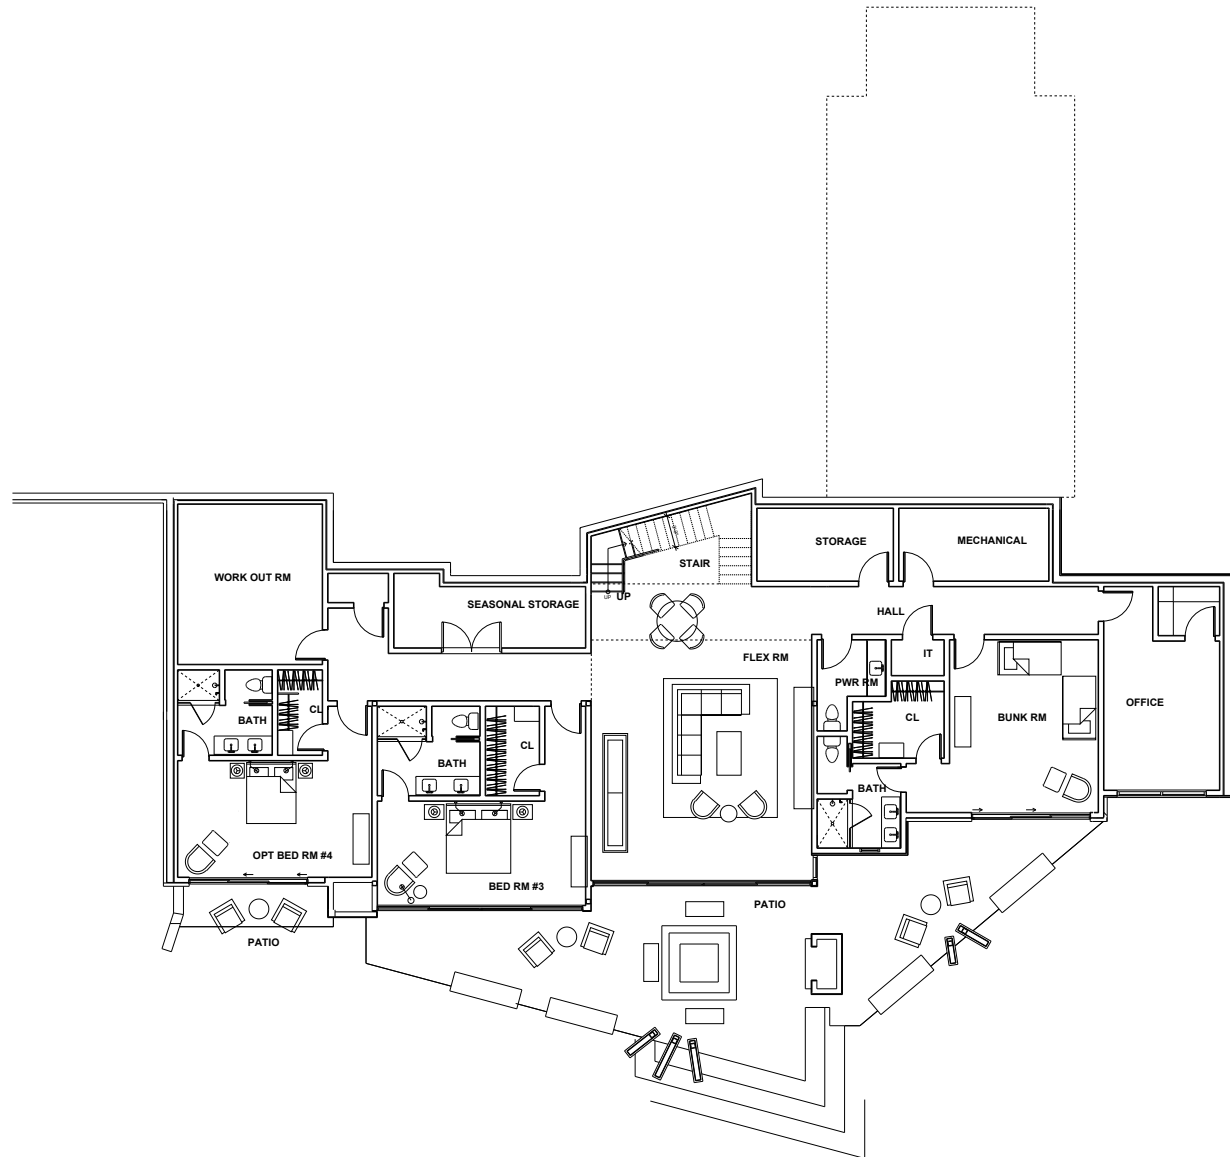

THE STELLA PLUS

7,400 Square Feet | 5 Bed | 5 Full Bath 2 Powder | 3-car + Golf Cart Garage

MAIN LEVEL FLOOR PLAN

DISCLAIMER: OPTIONAL FEATURES MAY BE SHOWN IN FLOOR PLAN

Square footages are approximate and stated in terms of Gross Square Feet. All prices, incentives, locations, descriptions, options, and terms are subject to change without notice. This information is not intended to constitute an offer or solicitation.

THE STELLA PLUS

7,400 Square Feet | 5 Bed | 5 Full Bath 2 Powder | 3-car + Golf Cart Garage

LOWER LEVEL FLOOR PLAN

DISCLAIMER: OPTIONAL FEATURES MAY BE SHOWN IN FLOOR PLAN

Square footages are approximate and stated in terms of Gross Square Feet. All prices, incentives, locations, descriptions, options, and terms are subject to change without notice. This information is not intended to constitute an offer or solicitation.