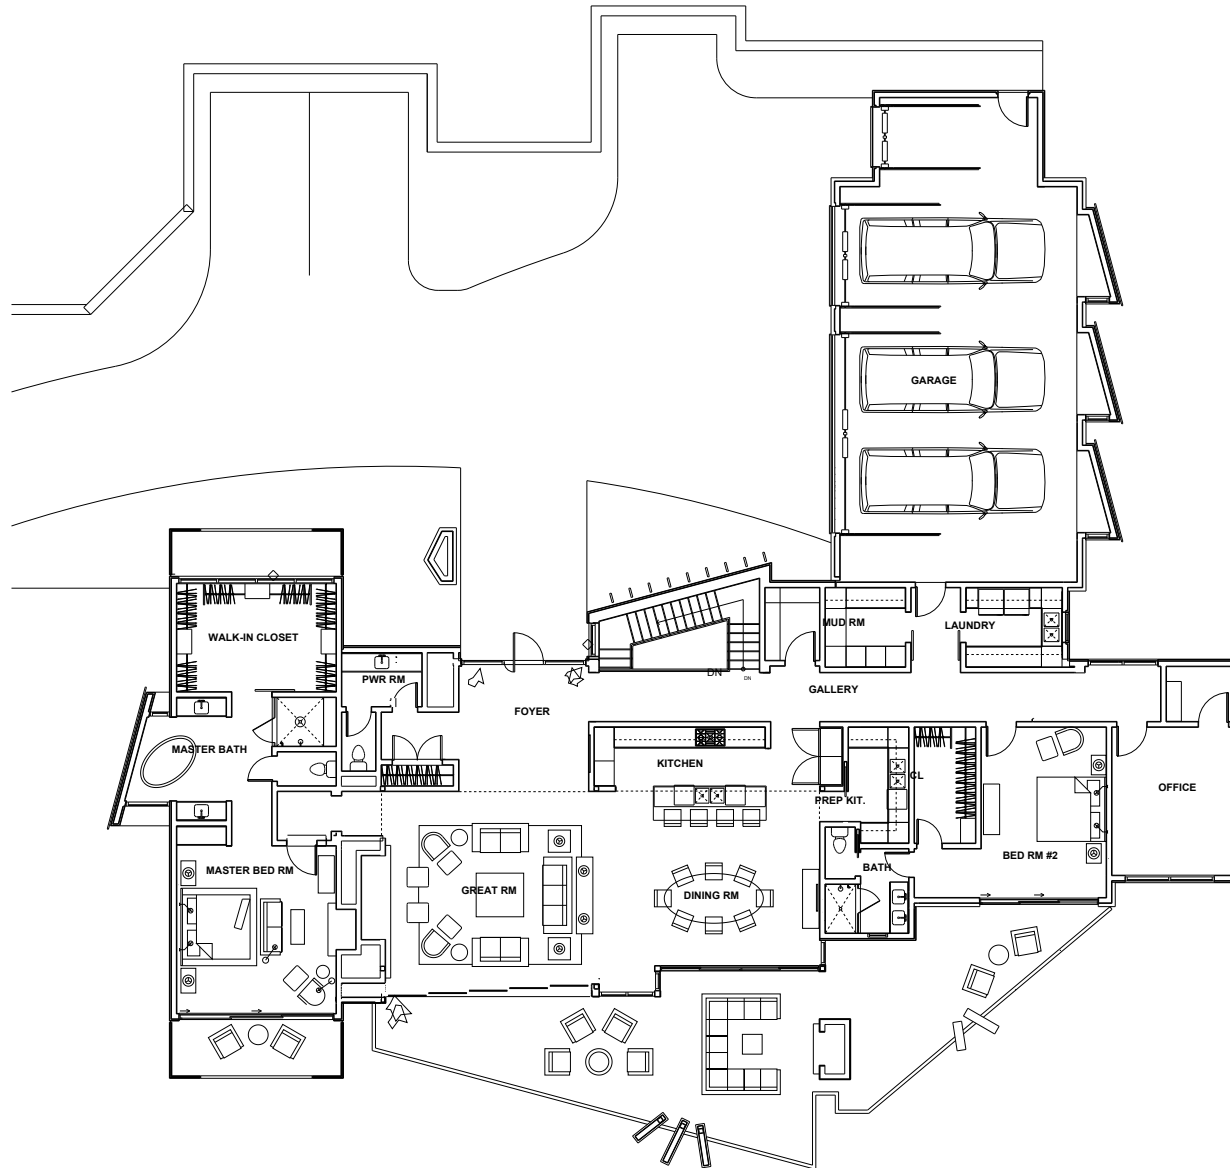

THE STELLA PLUS

7,400 Square Feet | 5 Bed | 5 Full Bath 2 Powder | 3-car + Golf Cart Garage

MAIN LEVEL FLOOR PLAN

DISCLAIMER: OPTIONAL FEATURES MAY BE SHOWN IN FLOOR PLAN

Square footages are approximate and stated in terms of Gross Square Feet. All prices, incentives, locations, descriptions, options, and terms are subject to change without notice. This information is not intended to constitute an offer or solicitation.

THE STELLA PLUS

7,400 Square Feet | 5 Bed | 5 Full Bath 2 Powder | 3-car + Golf Cart Garage

LOWER LEVEL FLOOR PLAN

DISCLAIMER: OPTIONAL FEATURES MAY BE SHOWN IN FLOOR PLAN

Square footages are approximate and stated in terms of Gross Square Feet. All prices, incentives, locations, descriptions, options, and terms are subject to change without notice. This information is not intended to constitute an offer or solicitation.