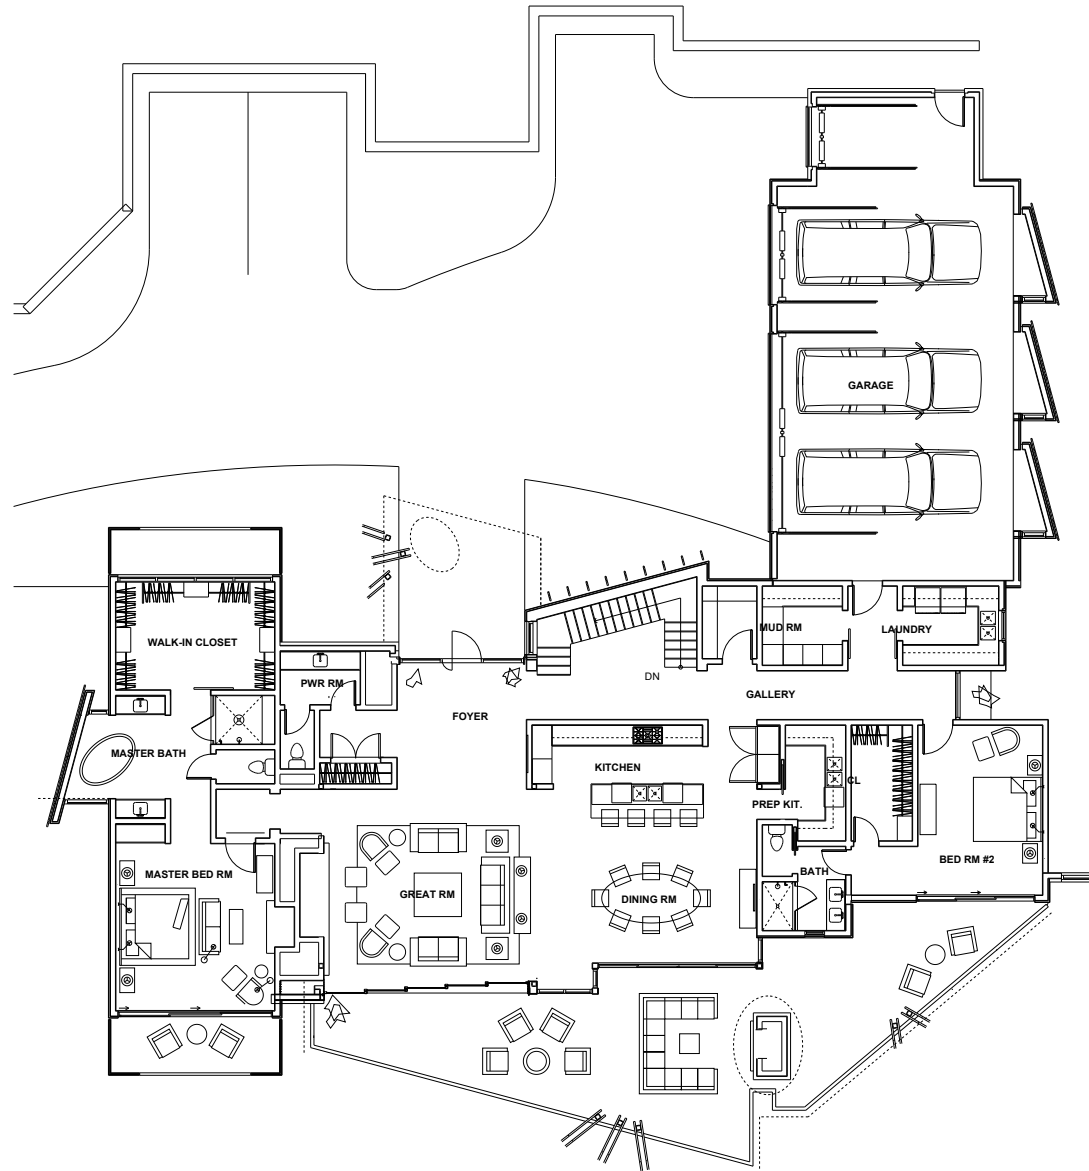

THE STELLA

5,740 Square Feet | 4 Bed | 4 Full Bath 2 Powder | 3-car + Golf Cart Garage

MAIN LEVEL FLOOR PLAN

DISCLAIMER: OPTIONAL FEATURES MAY BE SHOWN IN FLOOR PLAN

Square footages are approximate and stated in terms of Gross Square Feet. All prices, incentives, locations, descriptions, options, and terms are subject to change without notice. This information is not intended to constitute an offer or solicitation.

THE STELLA

5,740 Square Feet | 4 Bed | 4 Full Bath 2 Powder | 3-car + Golf Cart Garage

LOWER LEVEL FLOOR PLAN

DISCLAIMER: OPTIONAL FEATURES MAY BE SHOWN IN FLOOR PLAN

Square footages are approximate and stated in terms of Gross Square Feet. All prices, incentives, locations, descriptions, options, and terms are subject to change without notice. This information is not intended to constitute an offer or solicitation.