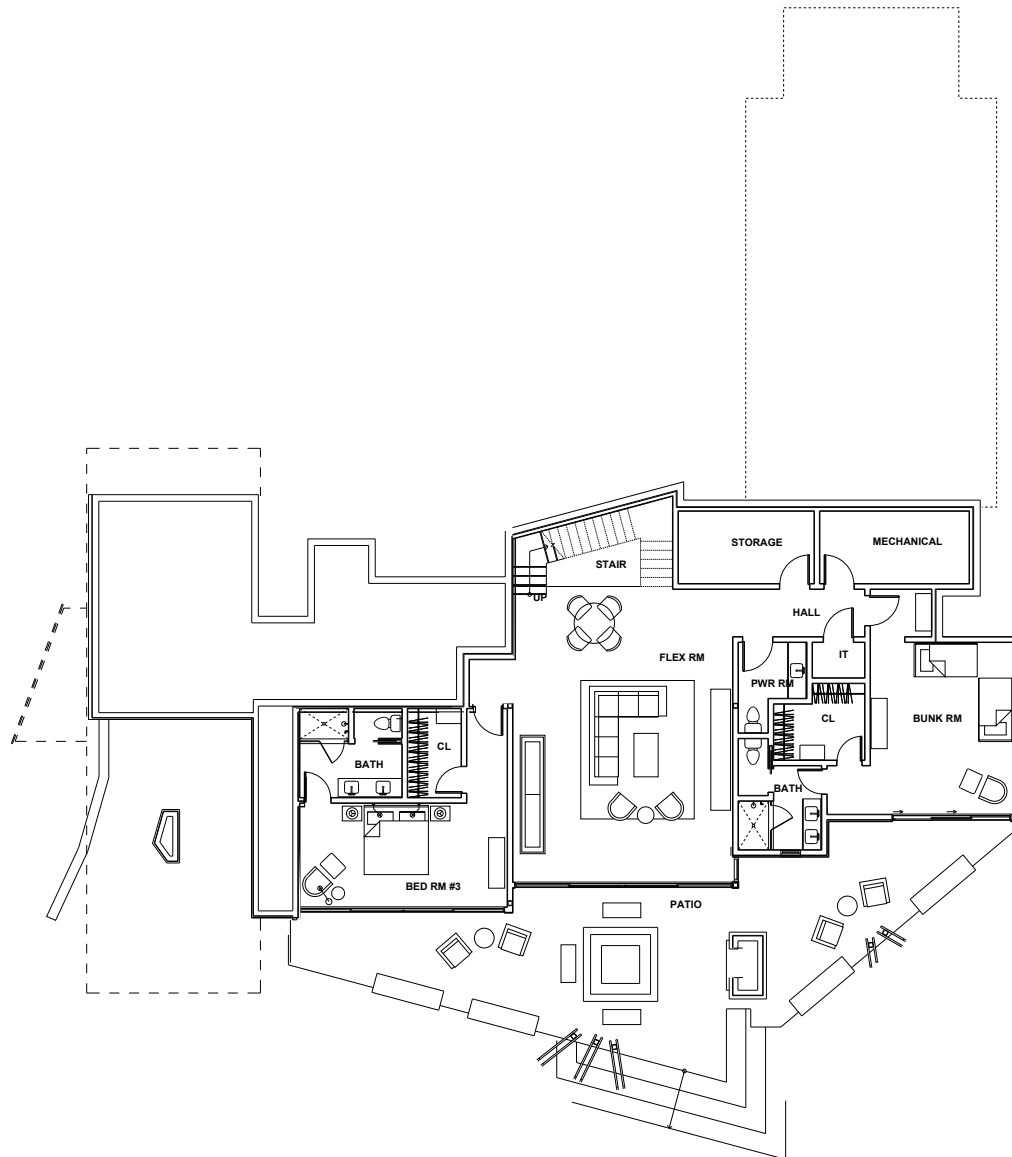

THE STELLA

5,740 Square Feet | 4 Bed | 4 Full Bath 2 Powder | 3-car + Golf Cart Garage

MAIN LEVEL FLOOR PLAN

DISCLAIMER: OPTIONAL FEATURES MAY BE SHOWN IN FLOOR PLAN

Square footages are approximate and stated in terms of Gross Square Feet. All prices, incentives, locations, descriptions, options, and terms are subject to change without notice. This information is not intended to constitute an offer or solicitation.

THE STELLA

5,740 Square Feet | 4 Bed | 4 Full Bath 2 Powder | 3-car + Golf Cart Garage

LOWER LEVEL FLOOR PLAN

DISCLAIMER: OPTIONAL FEATURES MAY BE SHOWN IN FLOOR PLAN

Square footages are approximate and stated in terms of Gross Square Feet. All prices, incentives, locations, descriptions, options, and terms are subject to change without notice. This information is not intended to constitute an offer or solicitation.