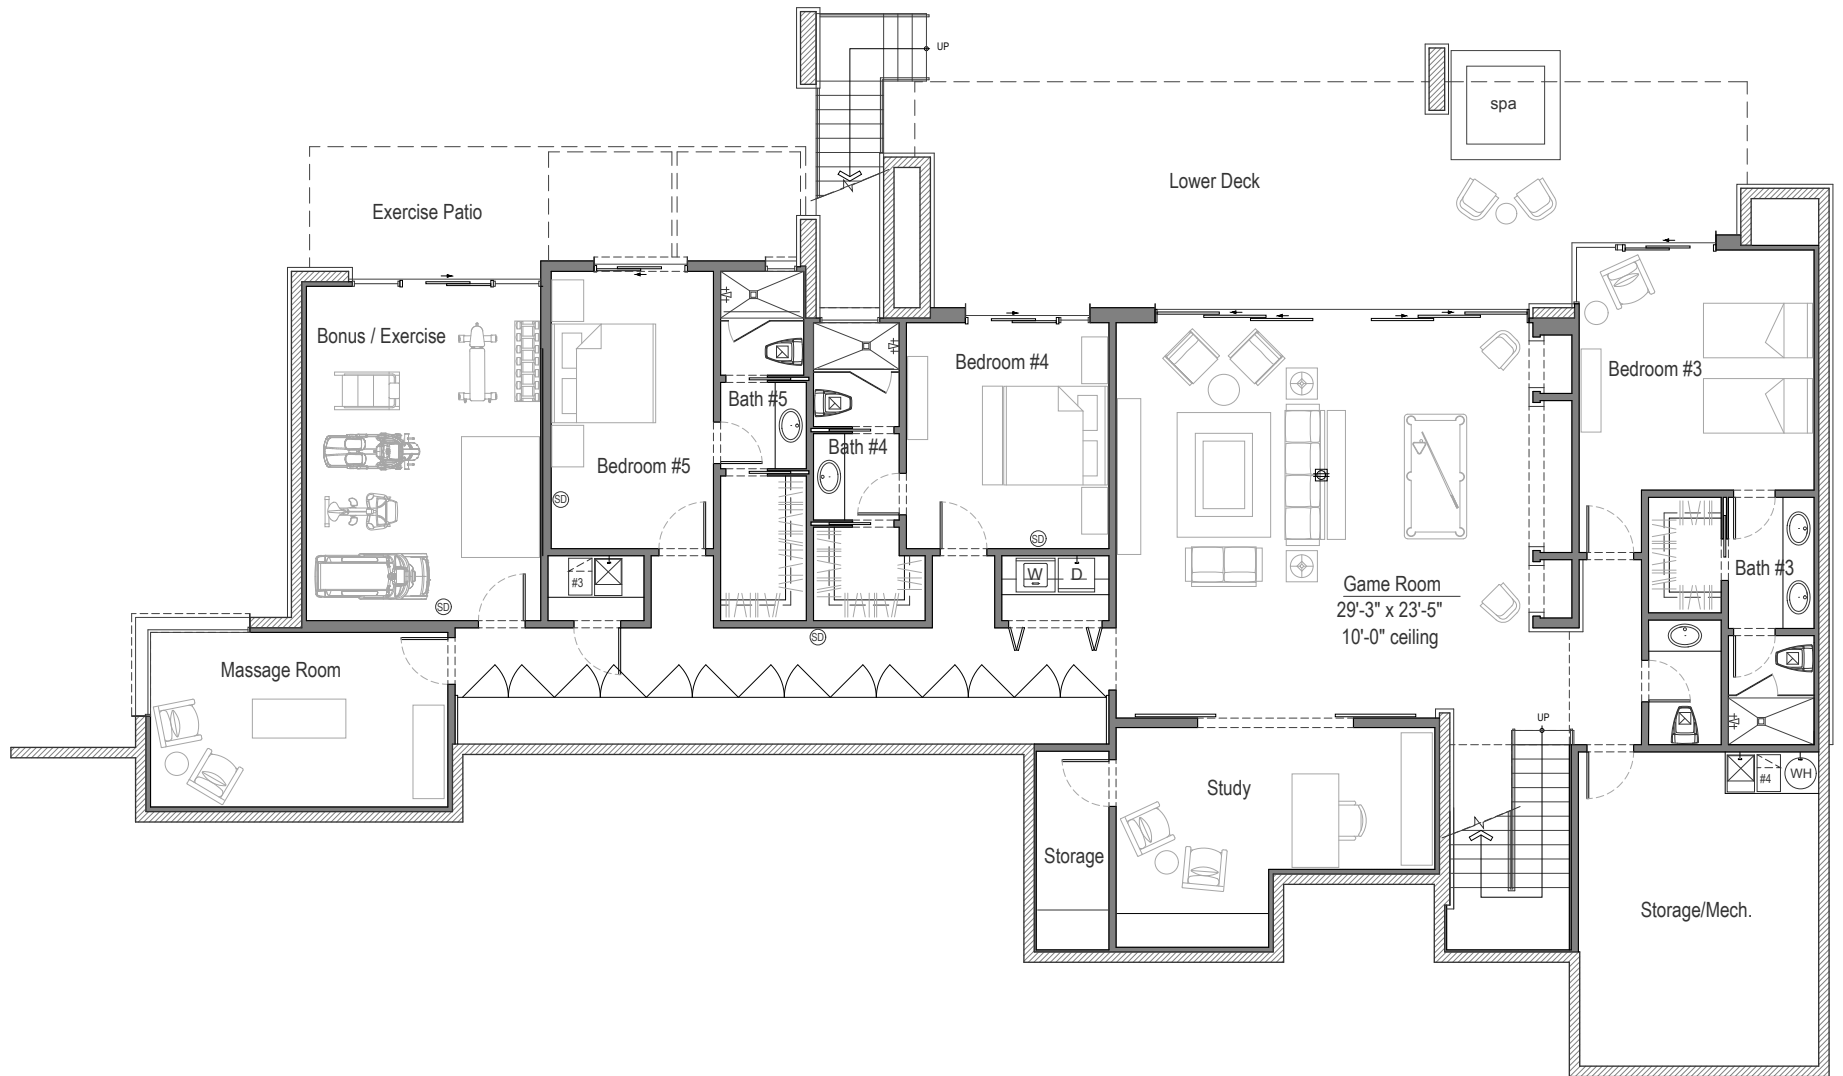

THE POLLOCK

7,500 Square Feet | 5 Bed | 5 Full Bath 2 Powder | 4-car Garage

MAIN LEVEL FLOOR PLAN

DISCLAIMER: OPTIONAL FEATURES MAY BE SHOWN IN FLOOR PLAN

Square footages are approximate and stated in terms of Gross Square Feet. All prices, incentives, locations, descriptions, options, and terms are subject to change without notice. This information is not intended to constitute an offer or solicitation.

THE POLLOCK

7,500 Square Feet | 5 Bed | 5 Full Bath 2 Powder | 4-car Garage

LOWER LEVEL FLOOR PLAN

DISCLAIMER: OPTIONAL FEATURES MAY BE SHOWN IN FLOOR PLAN

Square footages are approximate and stated in terms of Gross Square Feet. All prices, incentives, locations, descriptions, options, and terms are subject to change without notice. This information is not intended to constitute an offer or solicitation.