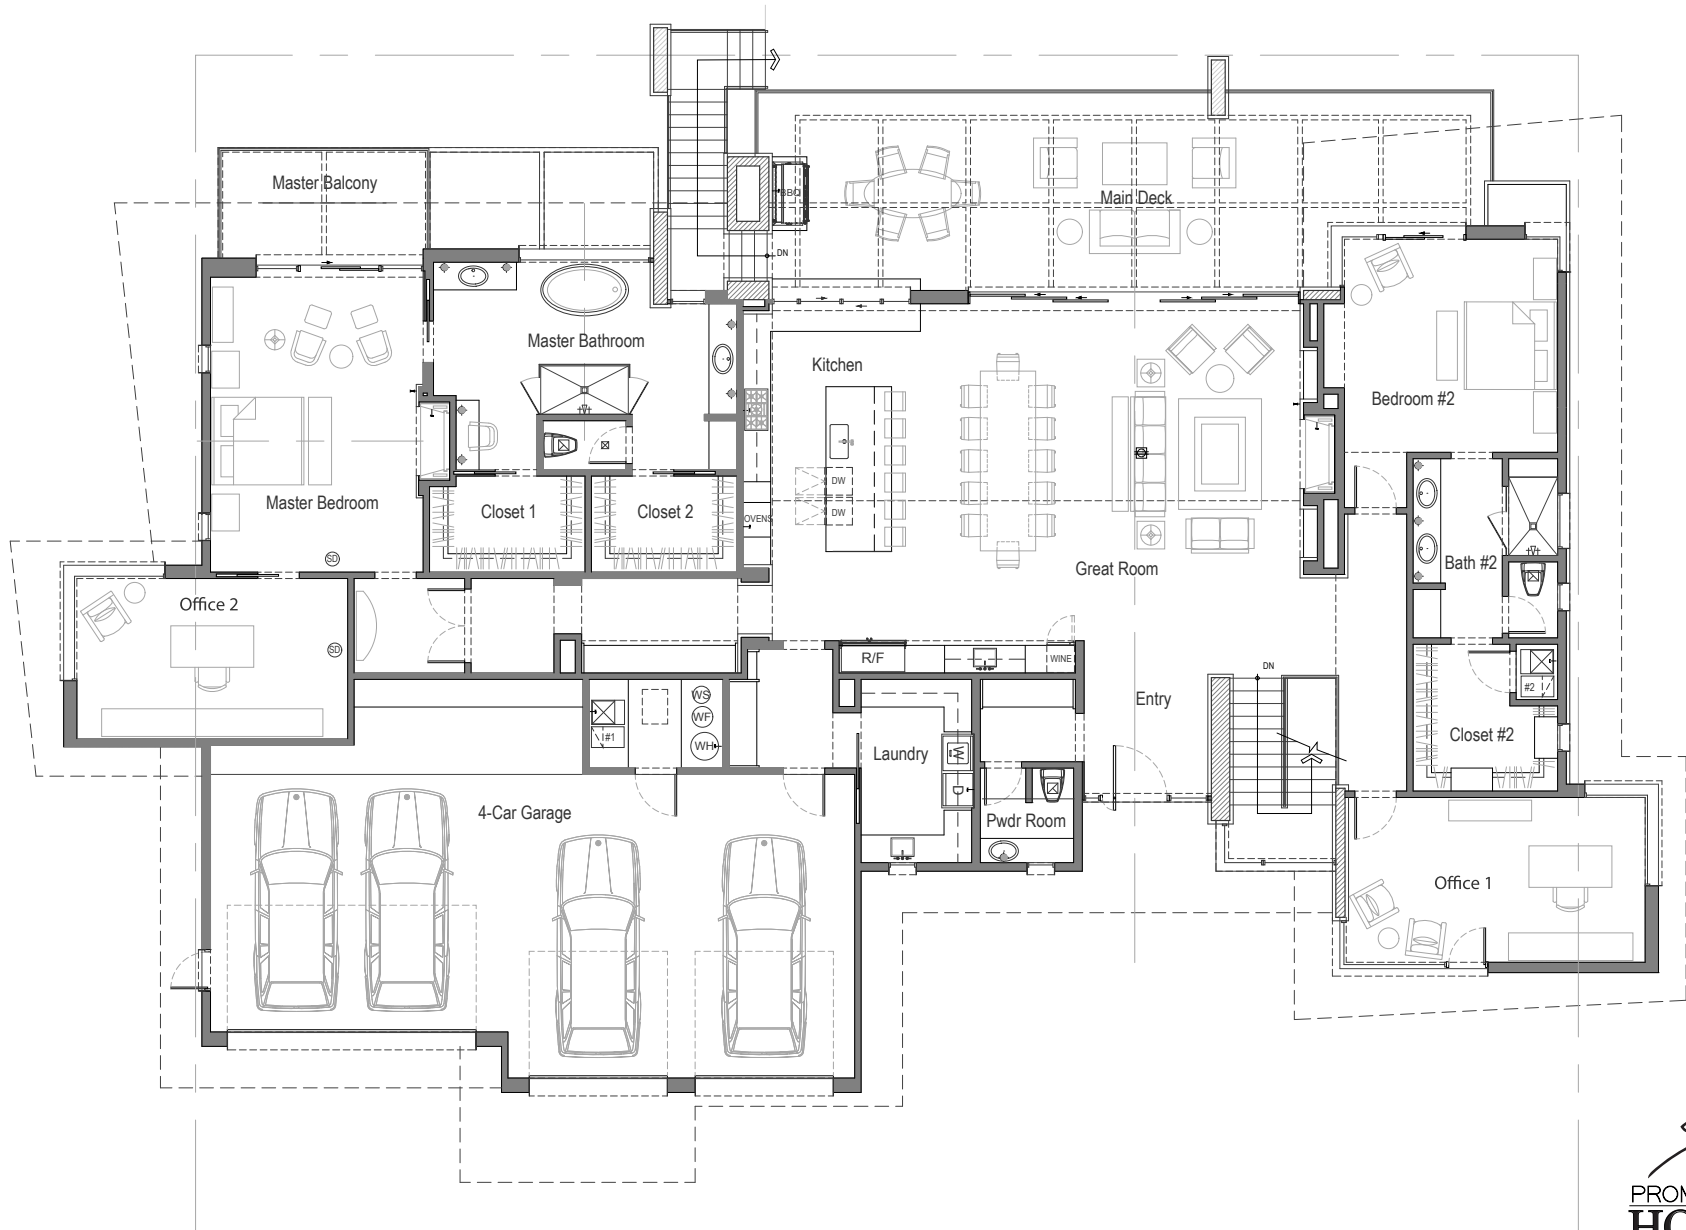

THE POLLOCK

7,500 Square Feet | 5 Bed | 5 Full Bath 2 Powder | 4-car Garage

MAIN LEVEL FLOOR PLAN

DISCLAIMER: OPTIONAL FEATURES MAY BE SHOWN IN FLOOR PLAN

Square footages are approximate and stated in terms of Gross Square Feet. All prices, incentives, locations, descriptions, options, and terms are subject to change without notice. This information is not intended to constitute an offer or solicitation.

THE POLLOCK

7,500 Square Feet | 5 Bed | 5 Full Bath 2 Powder | 4-car Garage

LOWER LEVEL FLOOR PLAN

DISCLAIMER: OPTIONAL FEATURES MAY BE SHOWN IN FLOOR PLAN

Square footages are approximate and stated in terms of Gross Square Feet. All prices, incentives, locations, descriptions, options, and terms are subject to change without notice. This information is not intended to constitute an offer or solicitation.