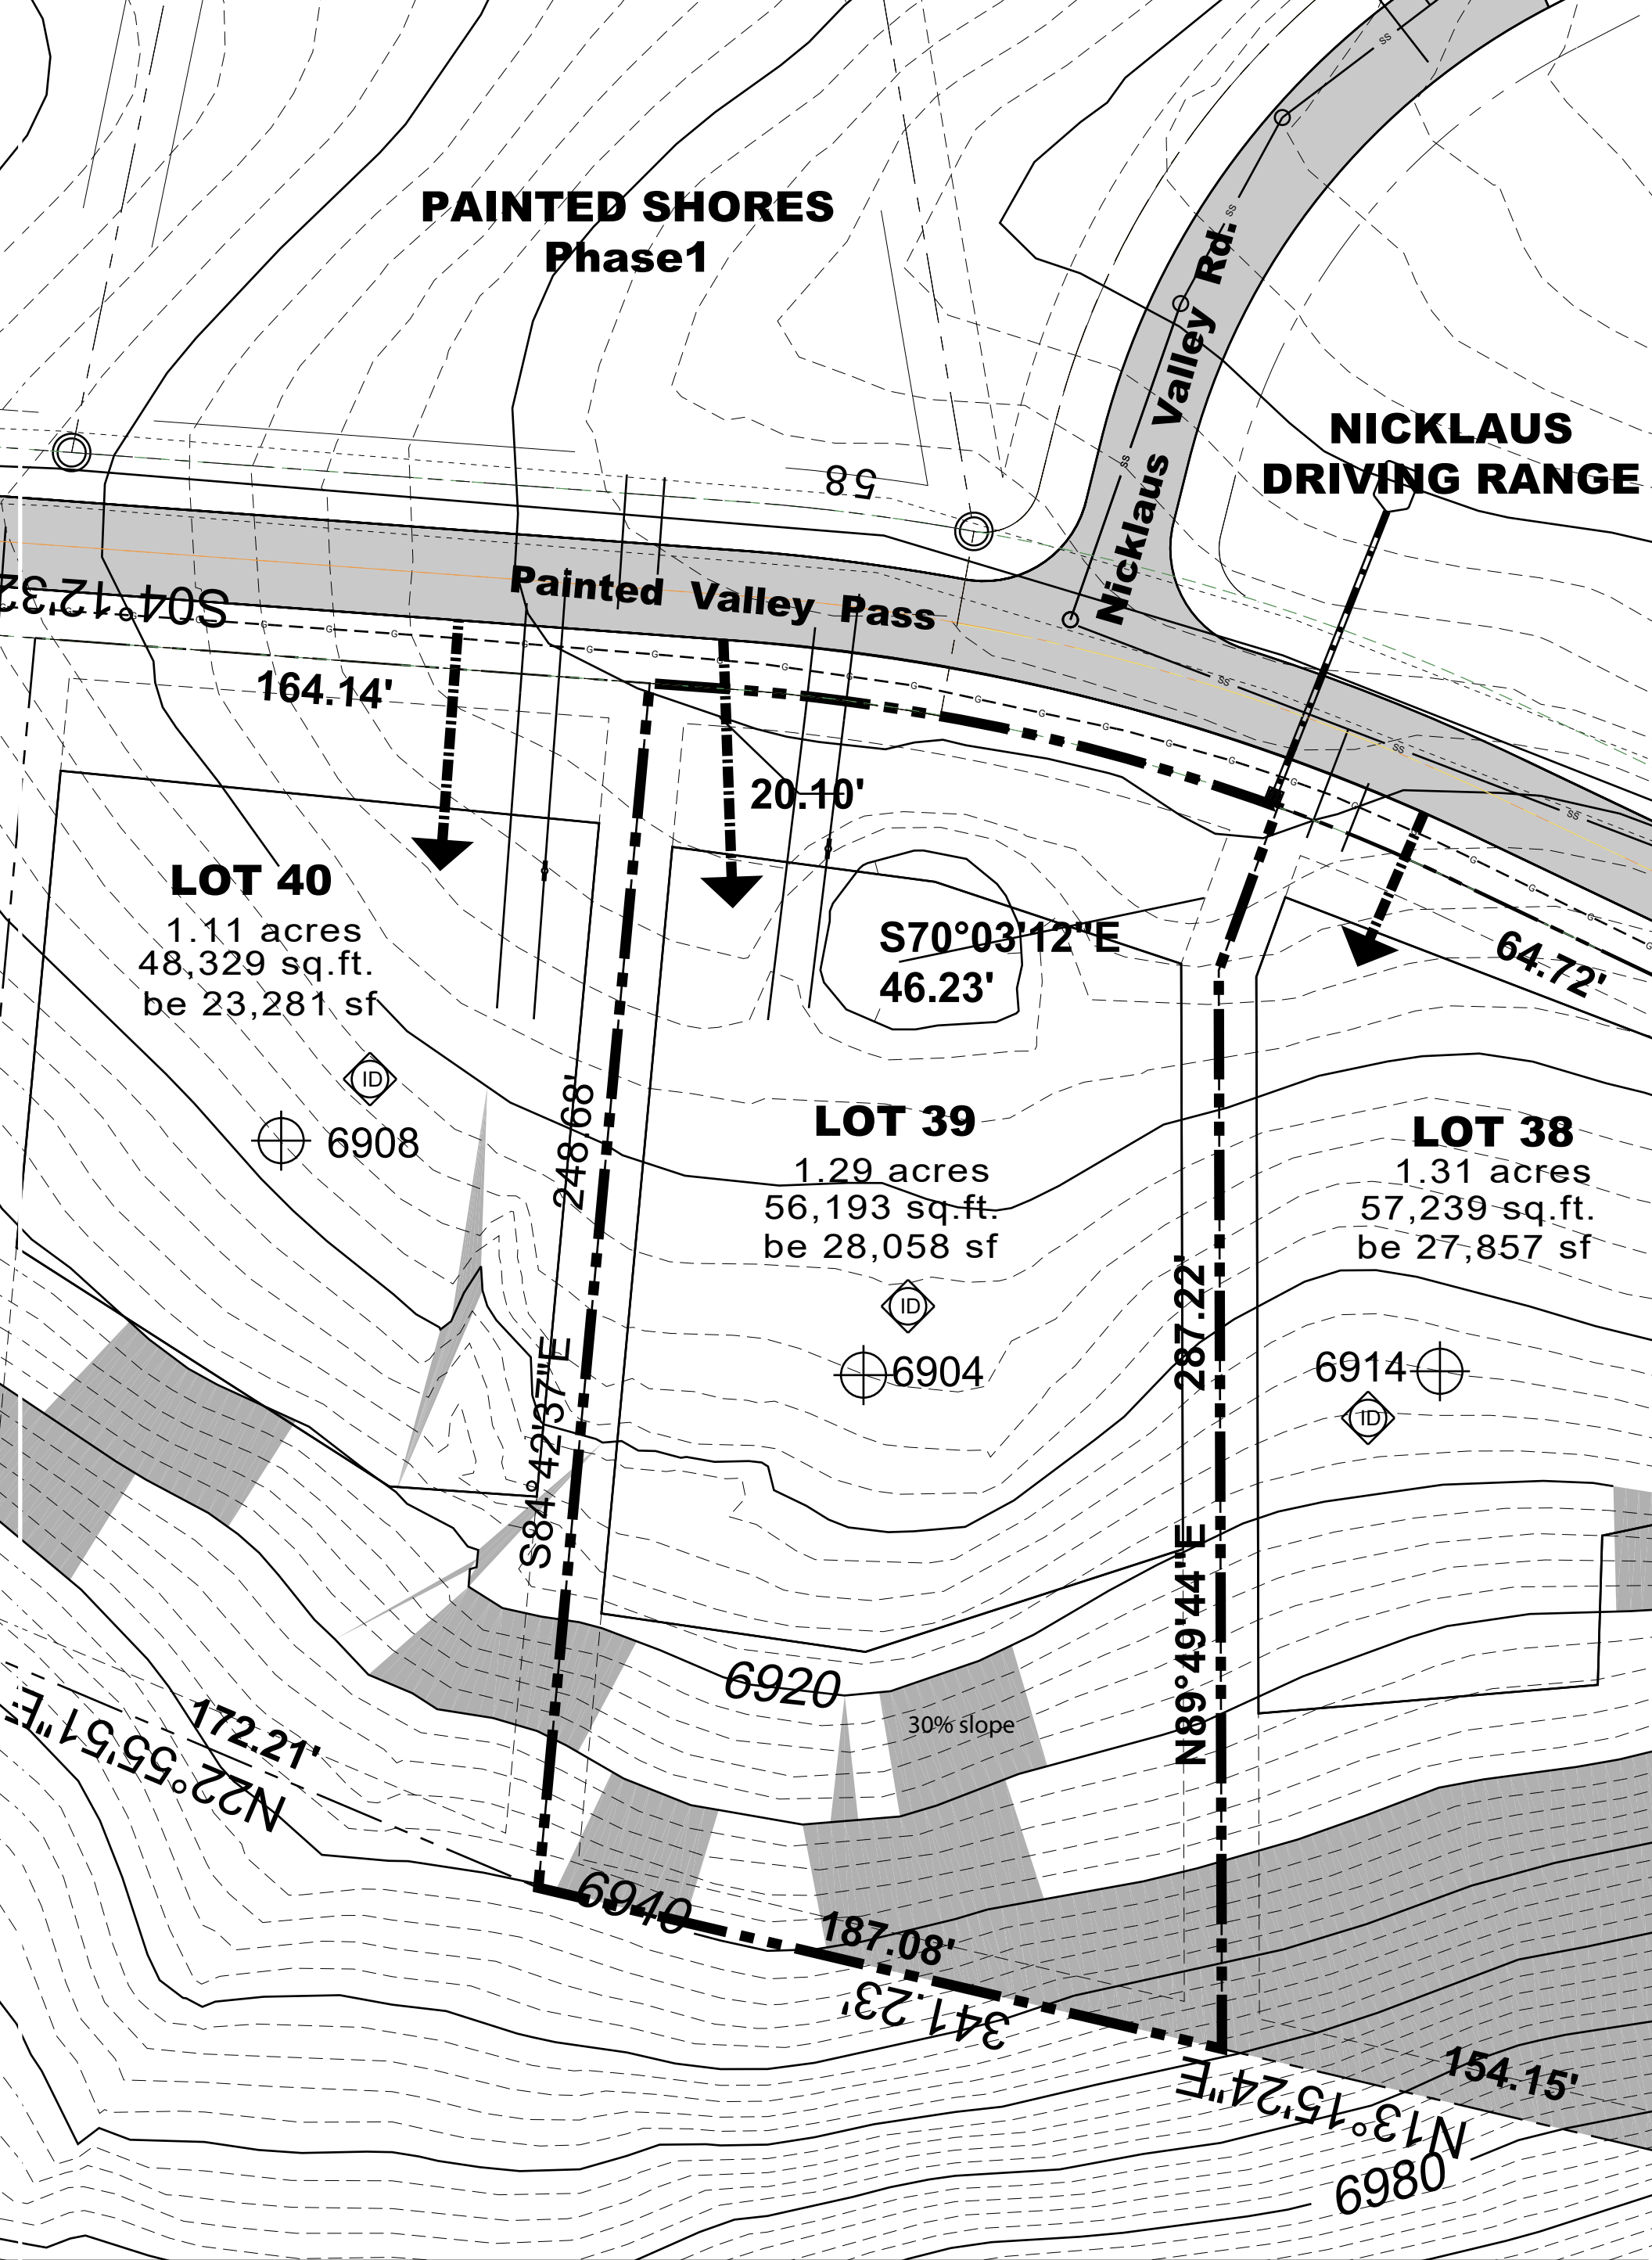

**PAINTED SHORES
Phase 1**

**NICKLAUS
DRIVING RANGE**

LOT 40
1.11 acres
48,329 sq.ft.
be 23,281 sf

S70°03'12"E
46.23'

LOT 39
1.29 acres
56,193 sq.ft.
be 28,058 sf

LOT 38
1.31 acres
57,239 sq.ft.
be 27,857 sf

incentive density

reference pole

NORTH

Lot 39
Fairways at Painted Shores

flown topography may be inaccurate so use for general informational purposes only
topography shown at 2' intervals.