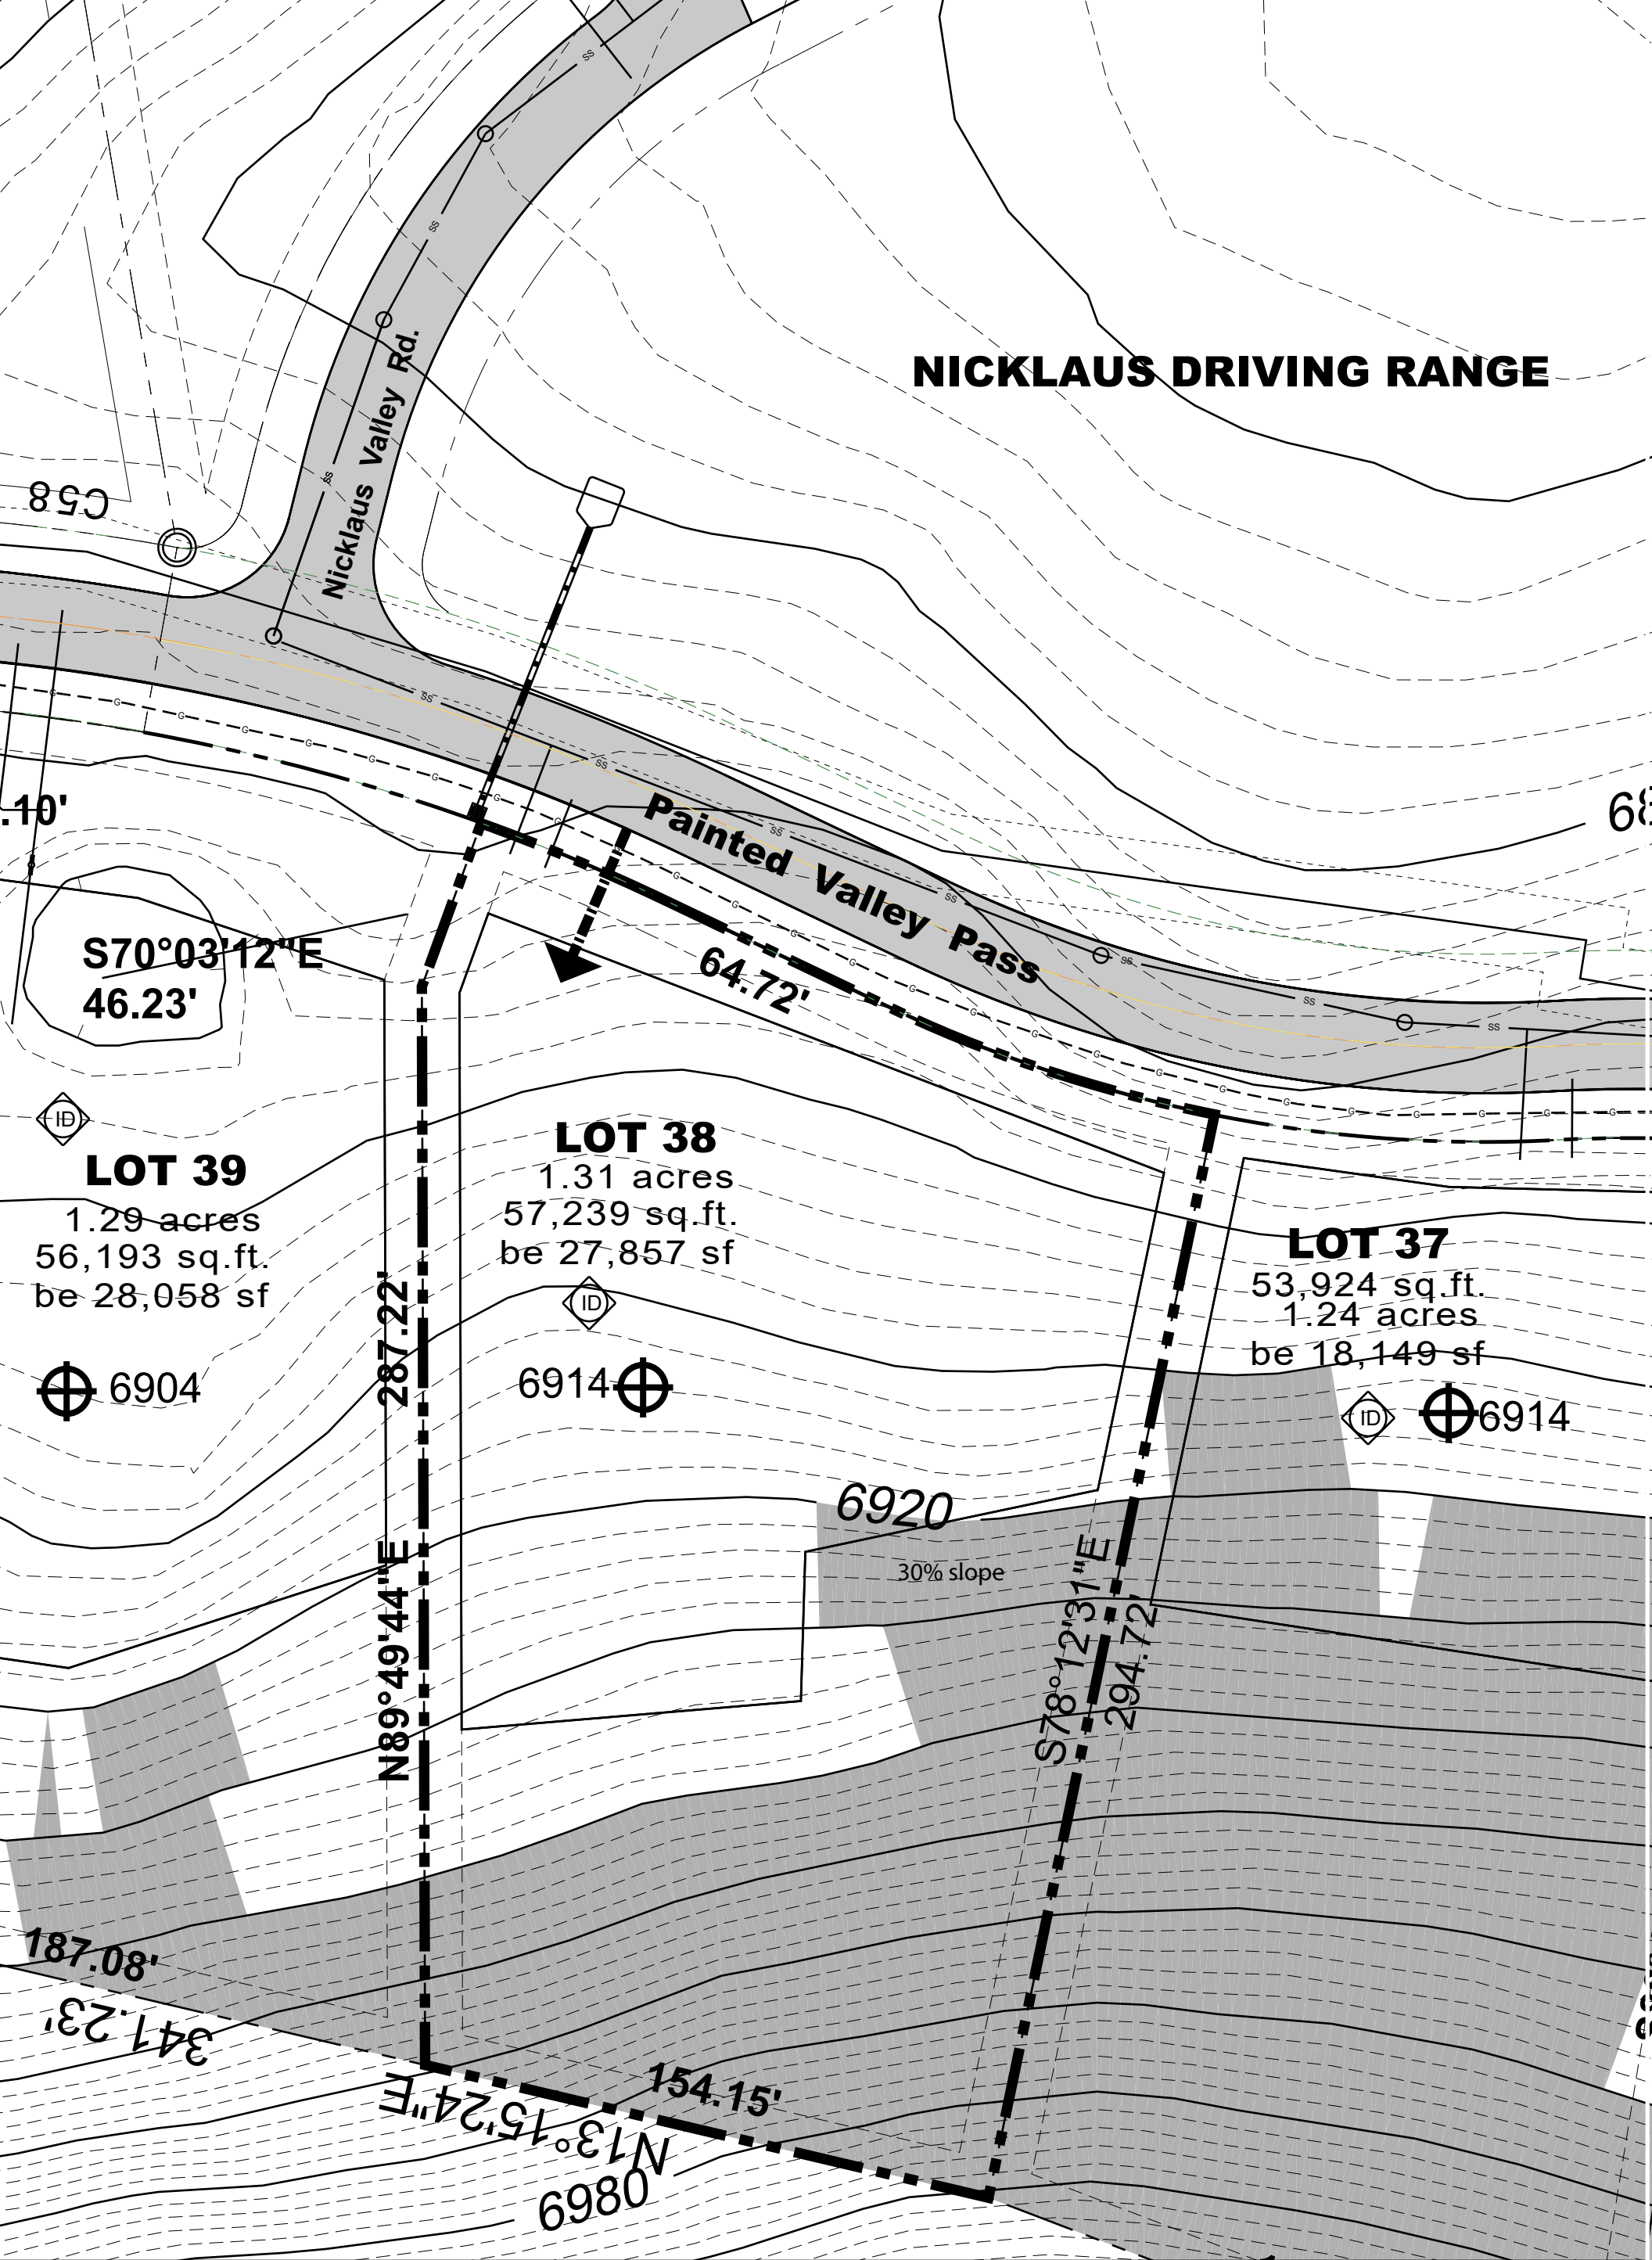

NICKLAUS DRIVING RANGE

Lot 38

NORTH

Fairways at Painted Shores

incentive density

reference pole

flown topography may be inaccurate so use for general informational purposes only
topography shown at 2' intervals.