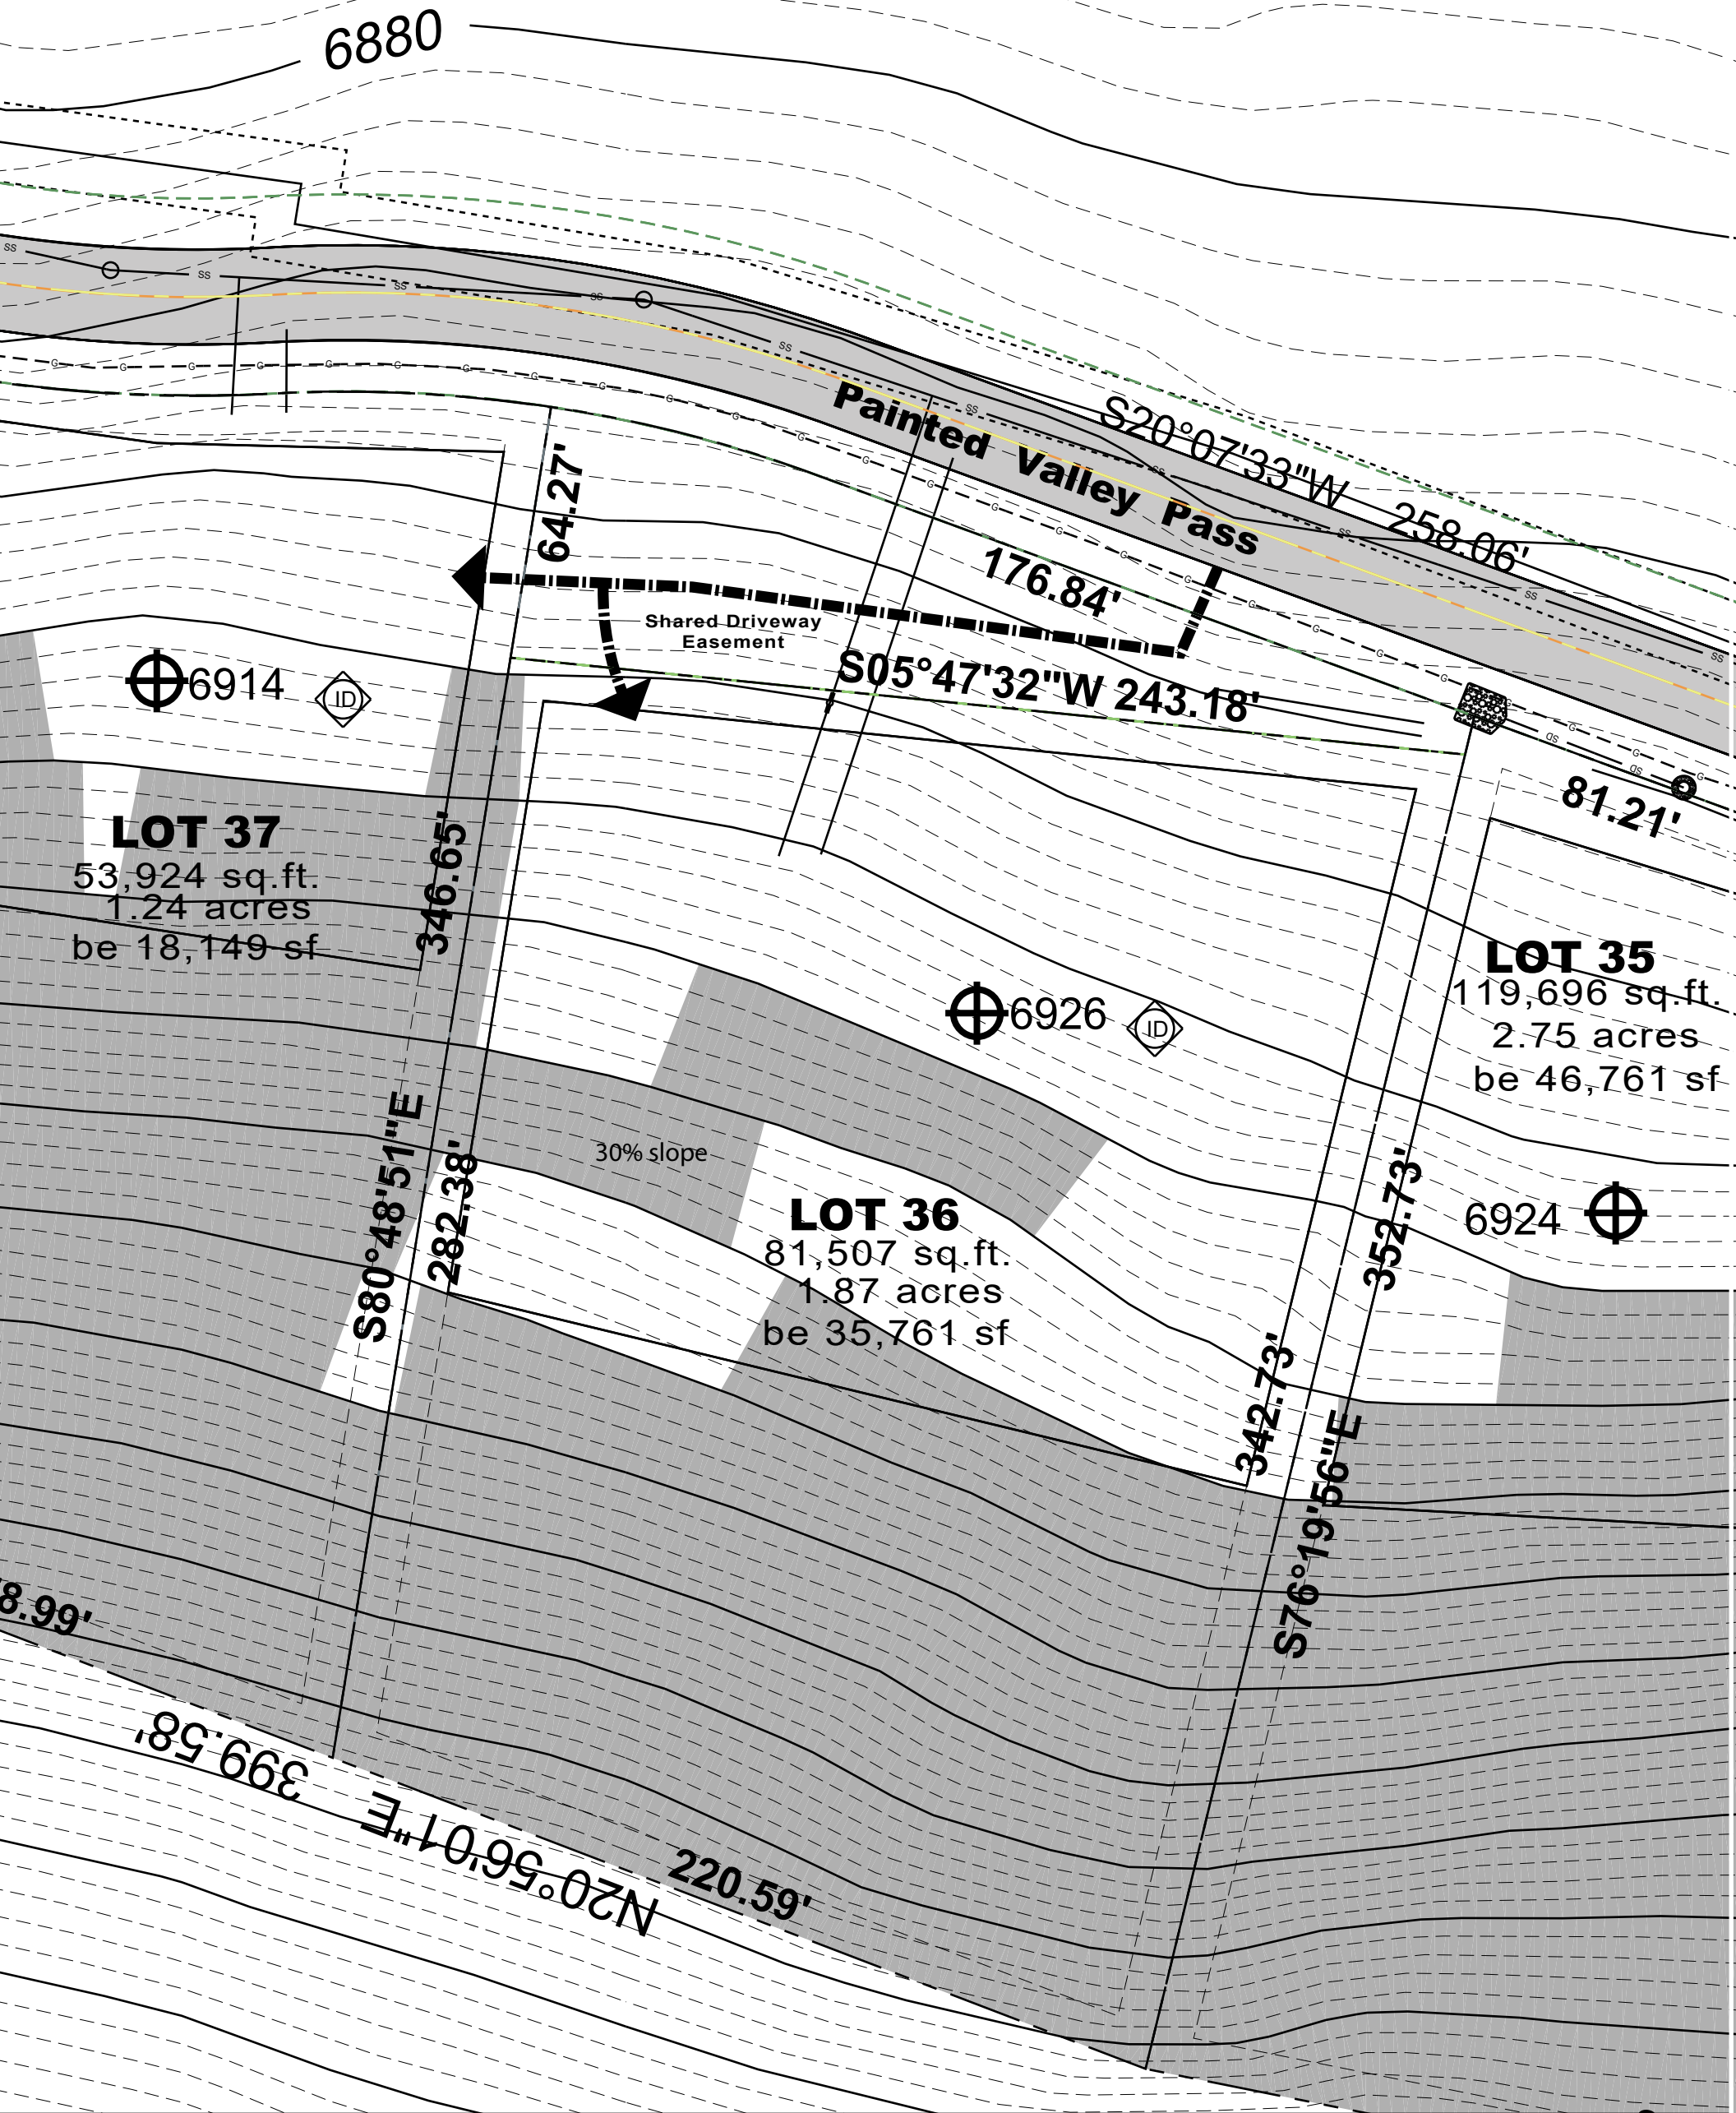

NICKLAUS DRIVING RANGE

incentive density

reference pole

NORTH

Lot 36

Fairways at Painted Shores

flown topography may be inaccurate so use for general informational purposes only
topography shown at 2' intervals.