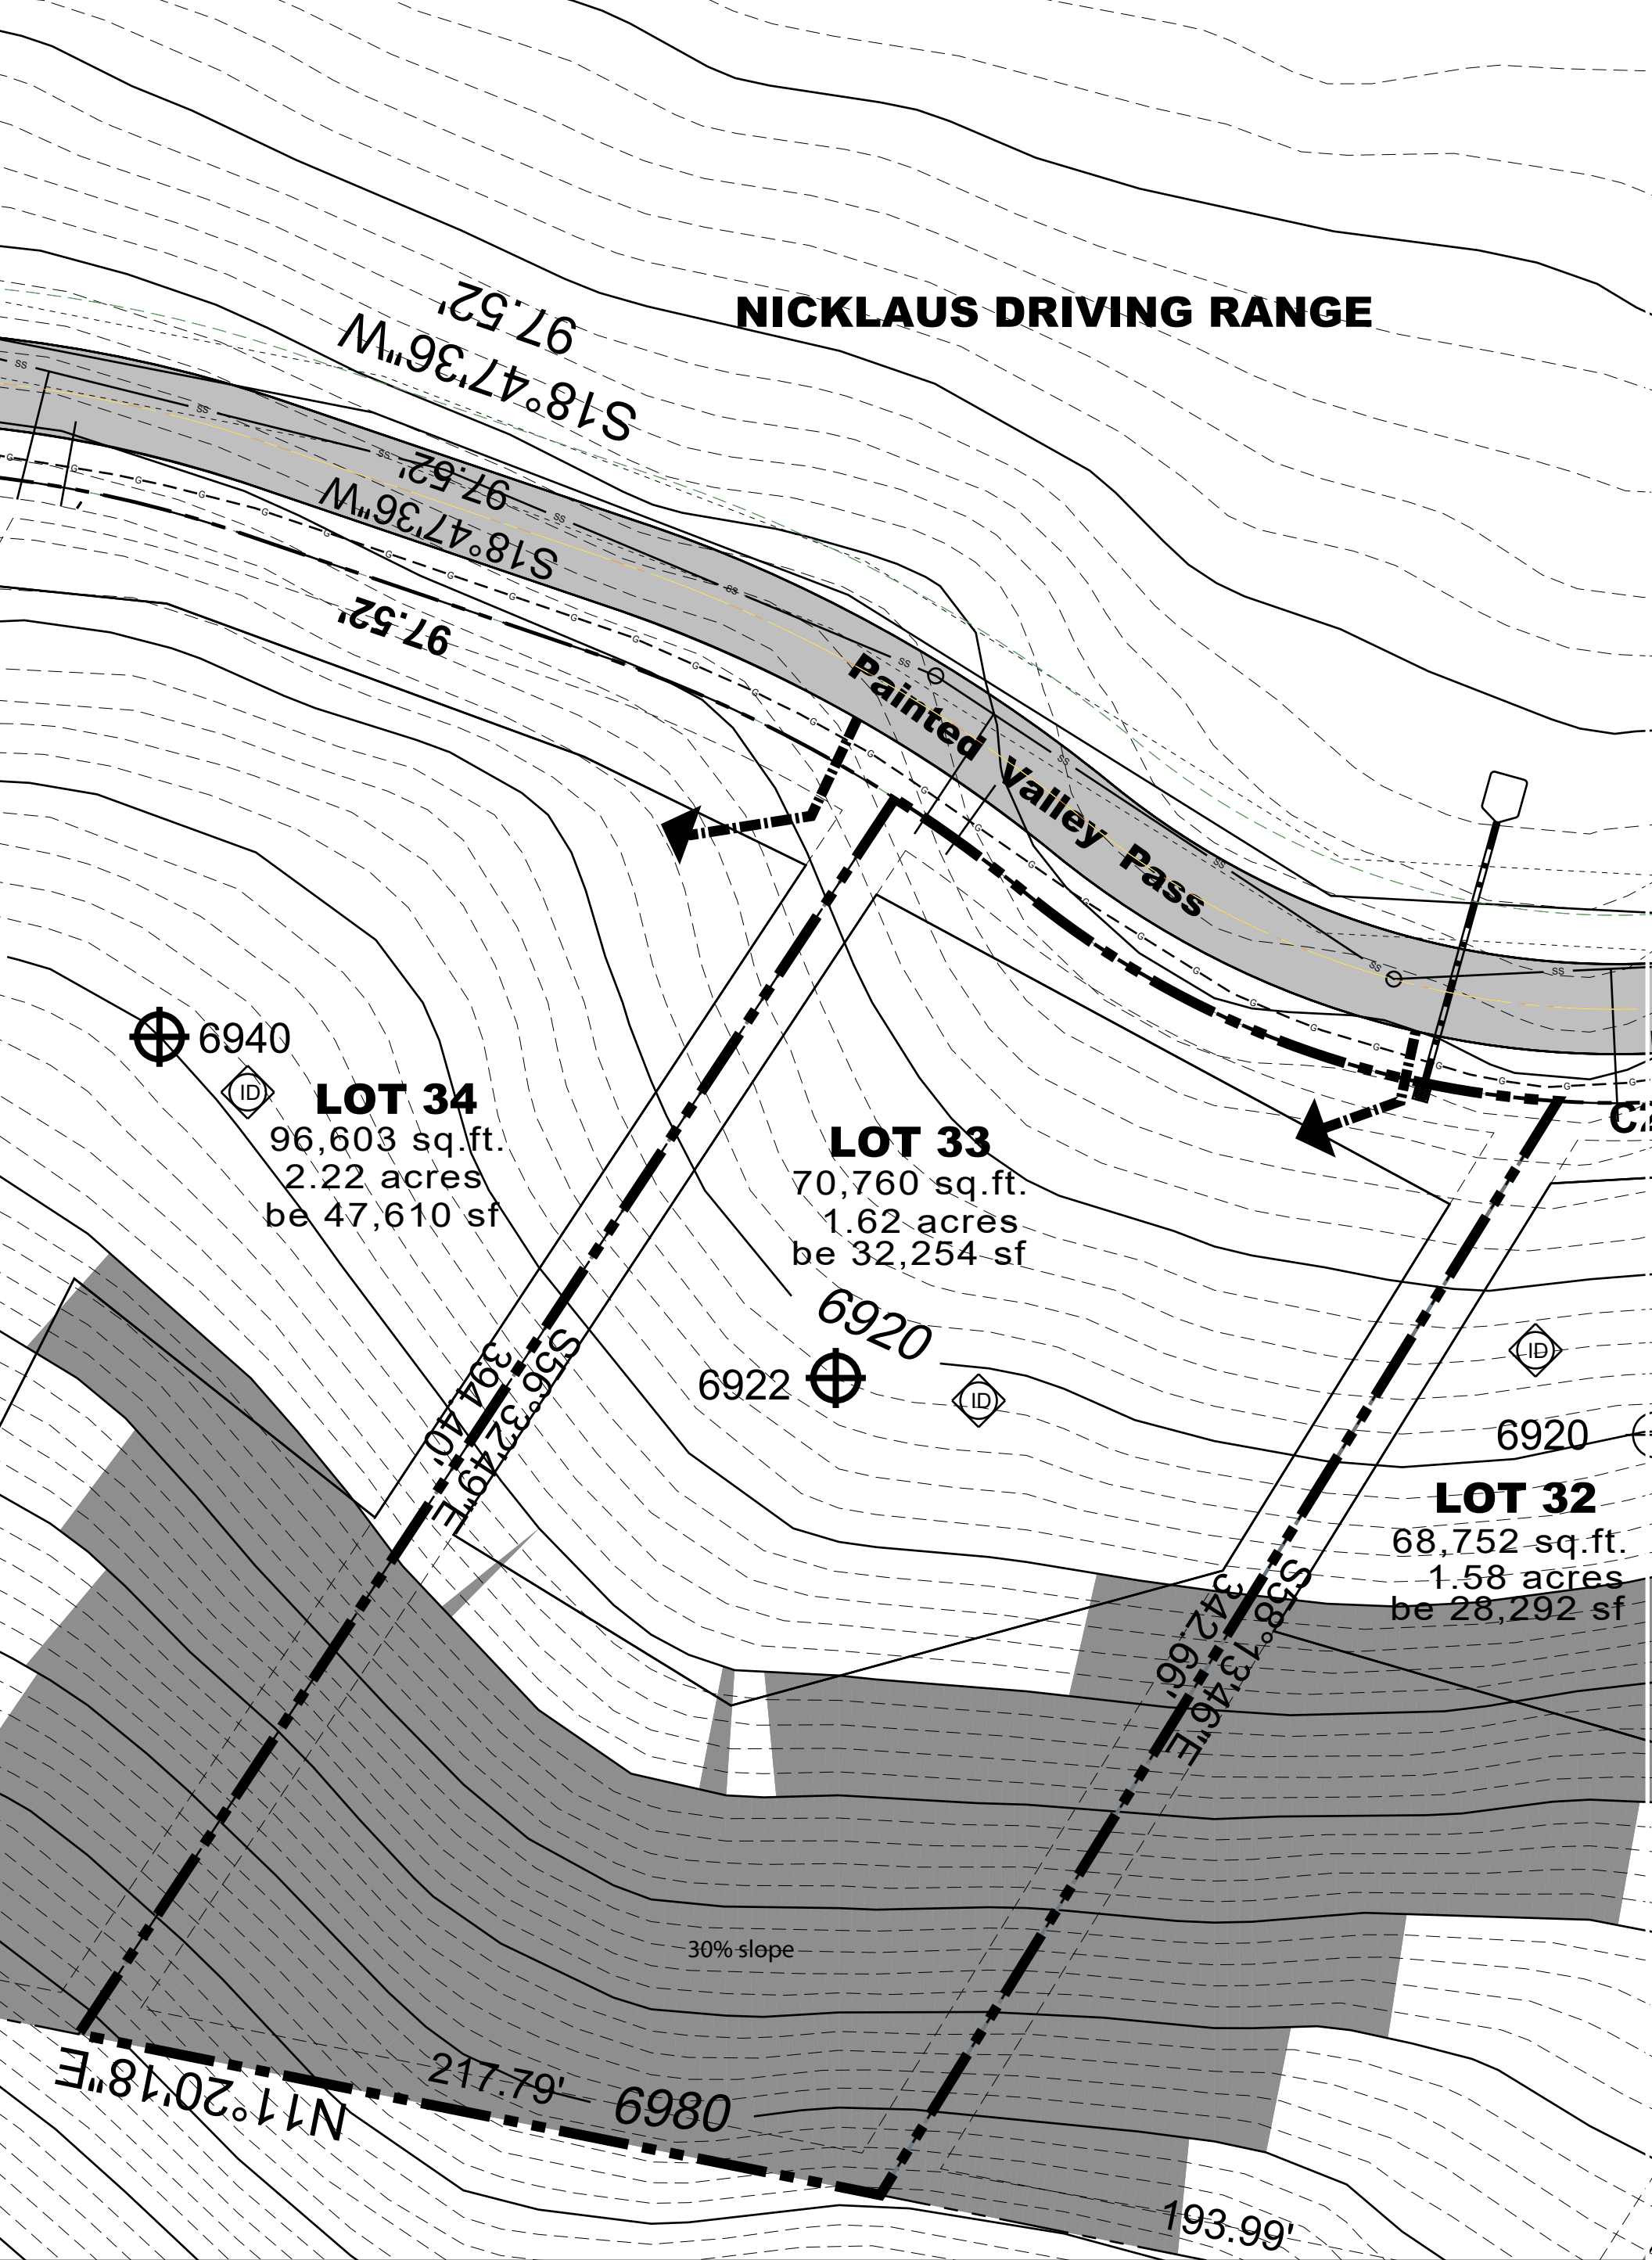

NICKLAUS DRIVING RANGE

LOT 34
 96,603 sq.ft.
 2.22 acres
 be 47,610 sf

LOT 33
 70,760 sq.ft.
 1.62 acres
 be 32,254 sf

LOT 32
 68,752 sq.ft.
 1.58 acres
 be 28,292 sf

Lot 33

NORTH

Fairways at Painted Shores

incentive density

reference pole

flown topography may be inaccurate so use for general informational purposes only
 topography shown at 2' intervals.