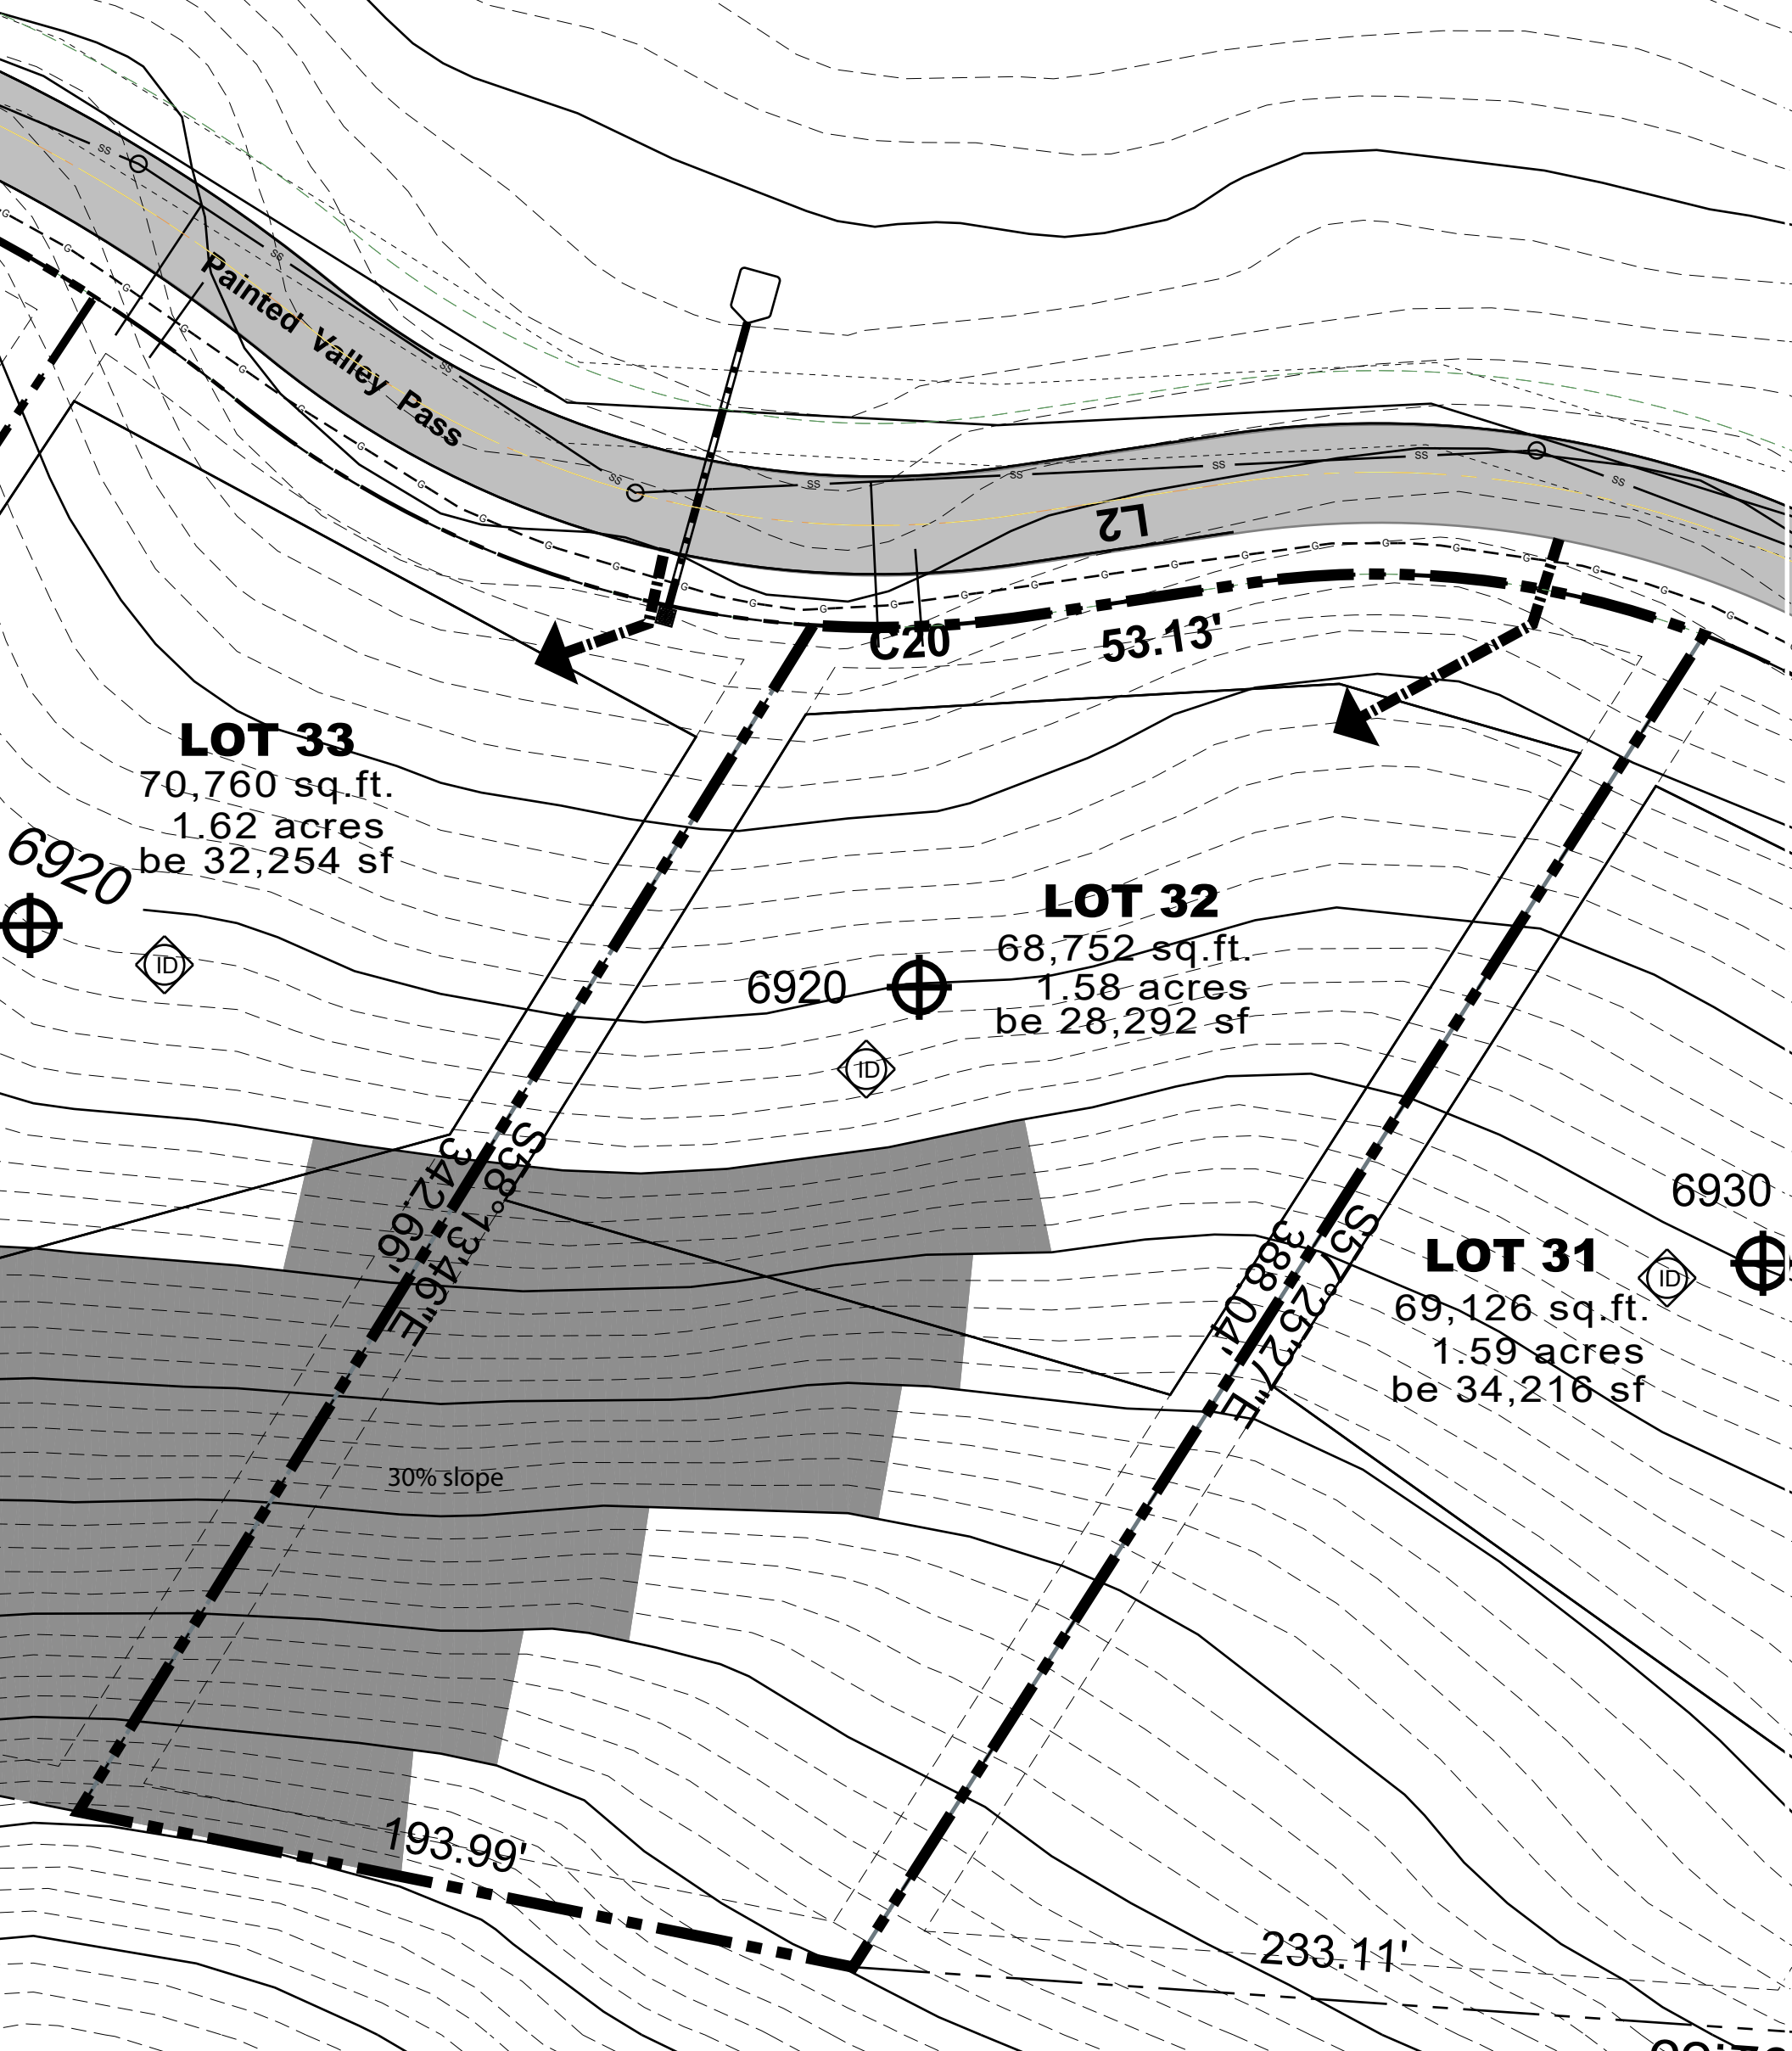

6880

NICKLAUS DRIVING RANGE

LOT 33
 70,760 sq. ft.
 1.62 acres
 be 32,254 sf

LOT 32
 68,752 sq. ft.
 1.58 acres
 be 28,292 sf

LOT 31
 69,126 sq. ft.
 1.59 acres
 be 34,216 sf

incentive density

reference pole

NORTH

Fairways at Painted Shores

Lot 32

flown topography may be inaccurate so use for general informational purposes only
 topography shown at 2' intervals.