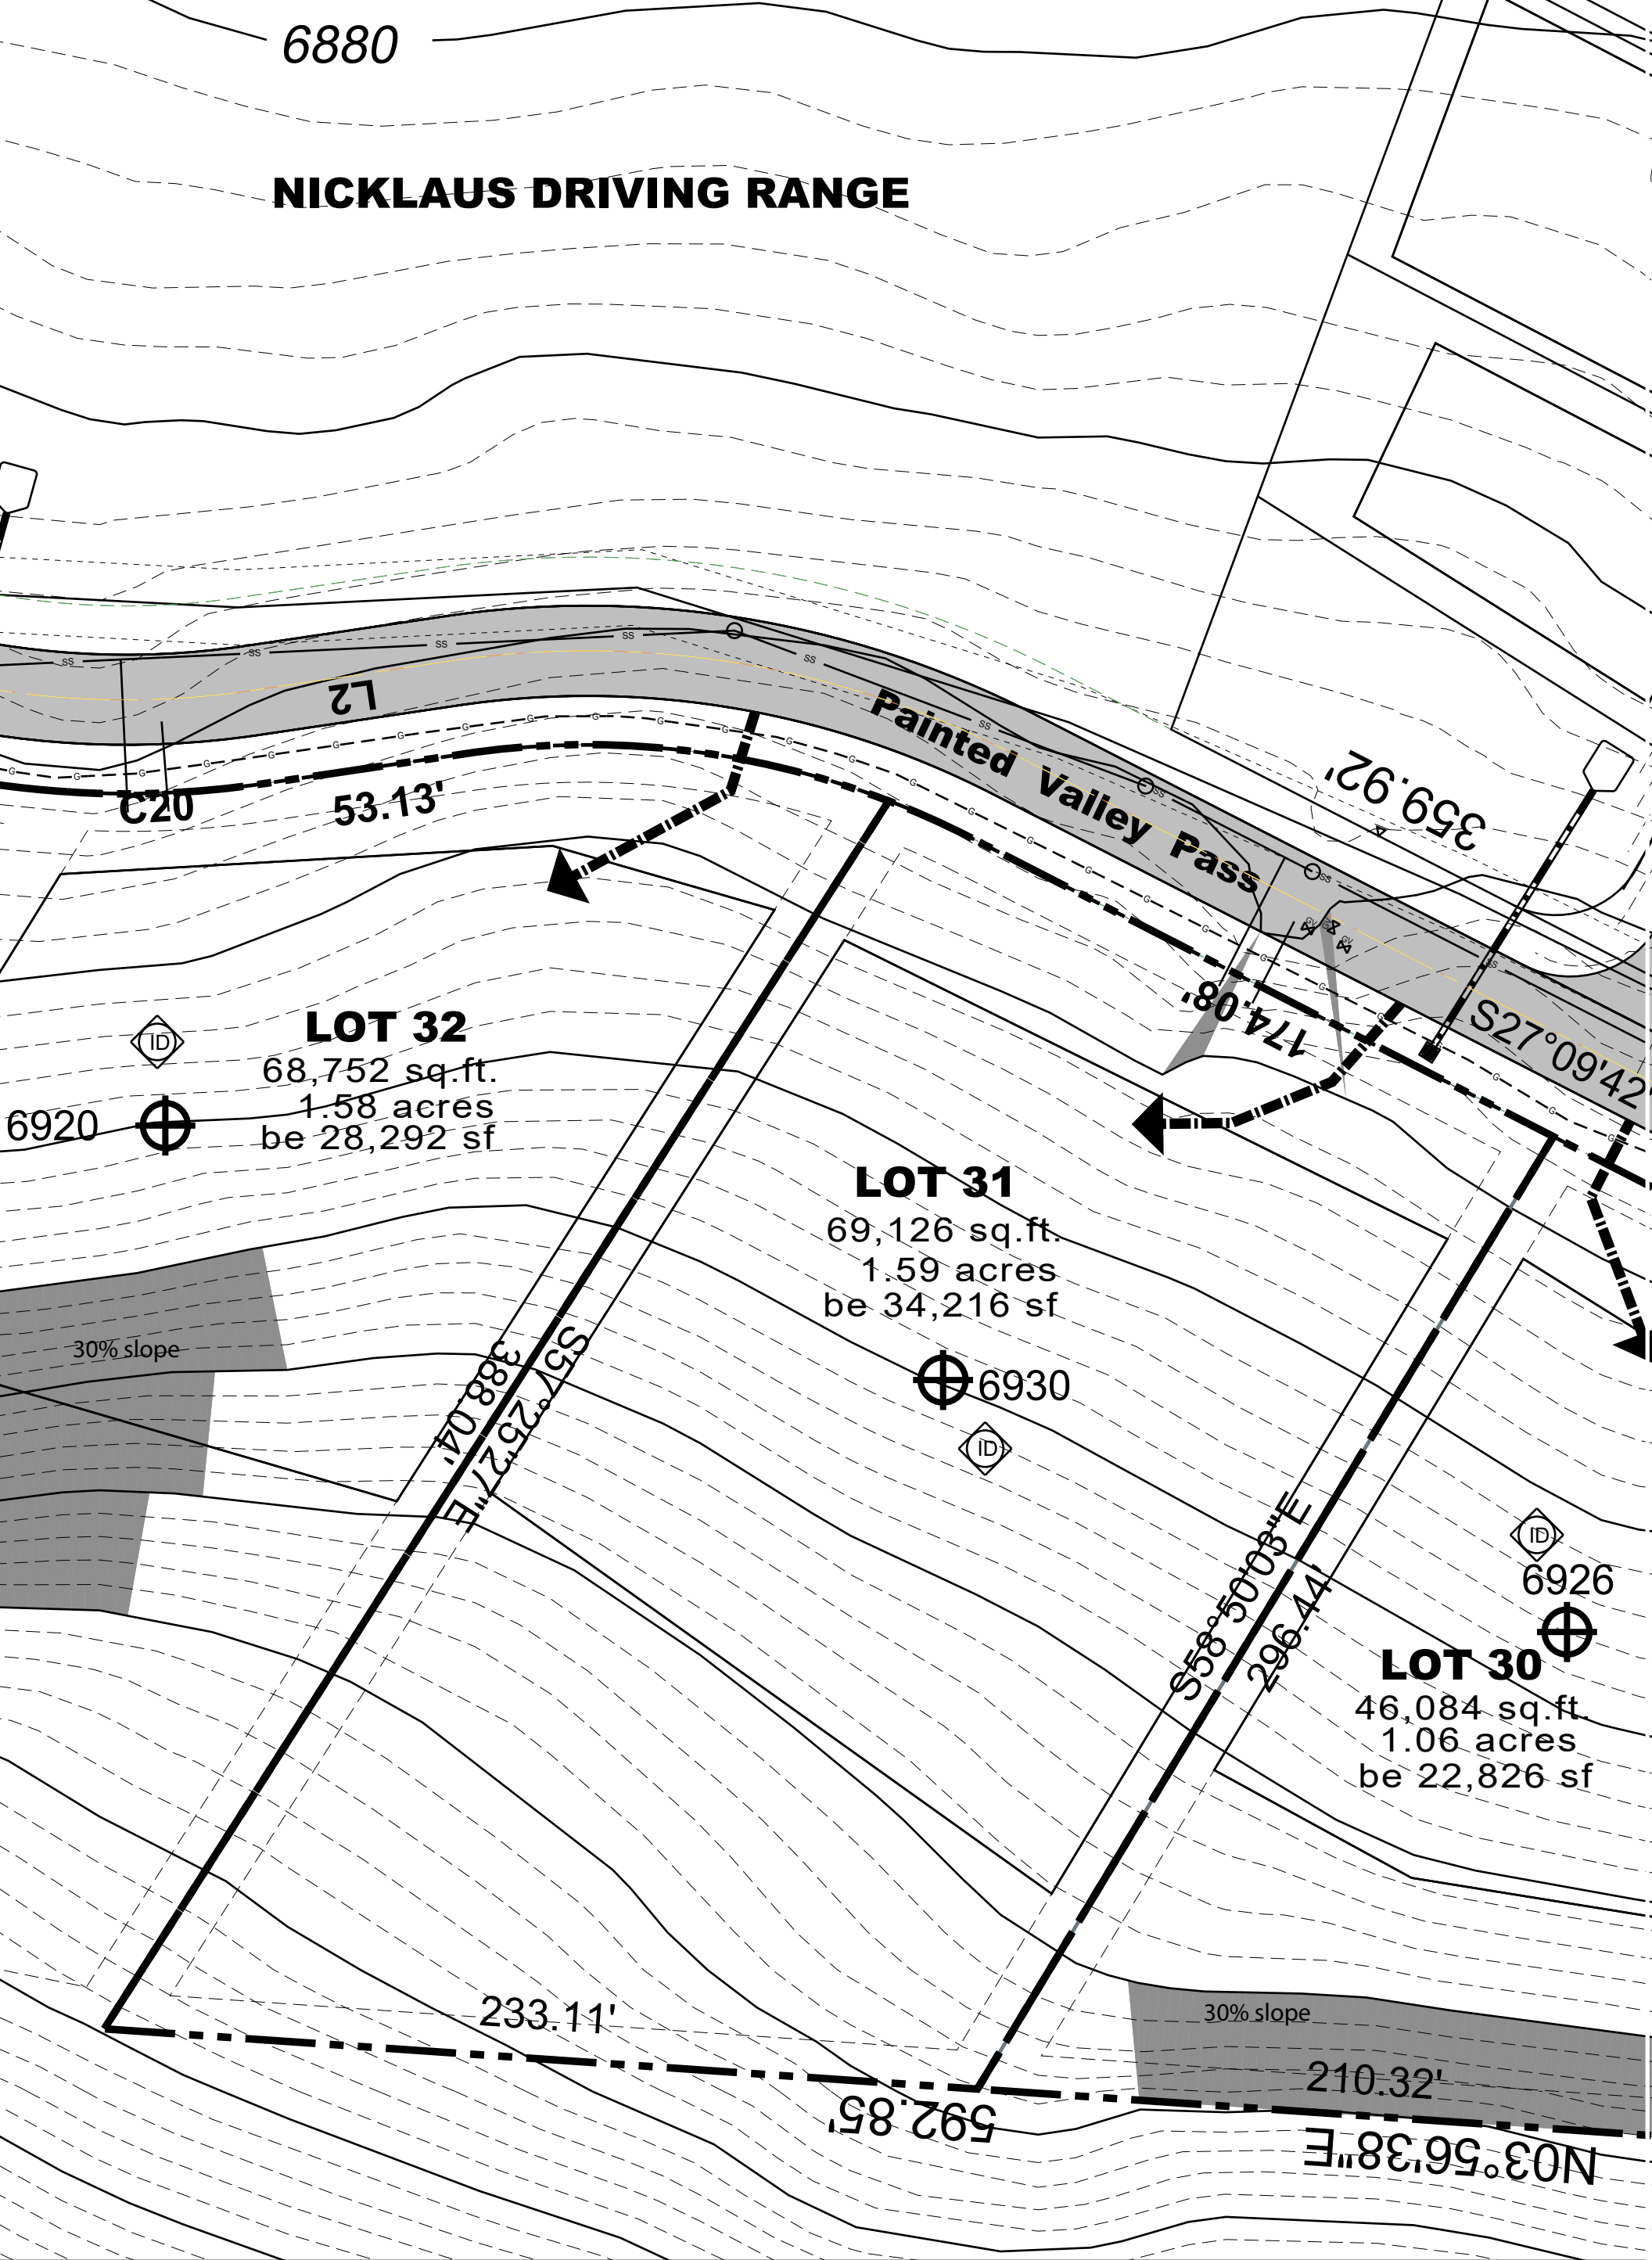

6880

# NICKLAUS DRIVING RANGE

incentive density

reference pole

NORTH

## Fairways at Painted Shores

### Lot 31

flown topography may be inaccurate so use for general informational purposes only  
topography shown at 2' intervals.