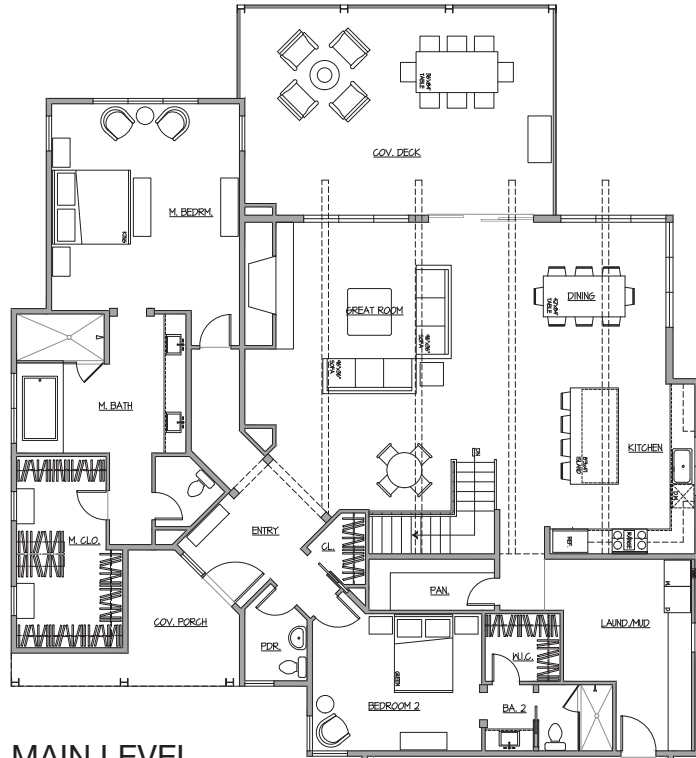

WYETH - ESTATE

4,840 SQ. FT. (up to 5,000 SQ. FT. W/ OPTIONS) | 5 BEDROOMS | 4.5 BATHS (5.5 BATHS W/ OPTIONS) | 3-CAR GARAGE

MAIN LEVEL