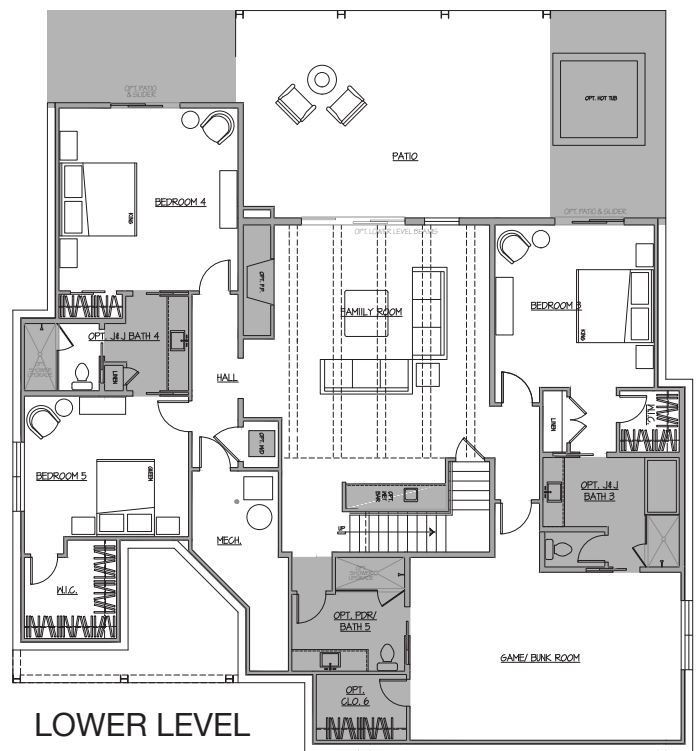

WYETH - ESTATE

4,840 SQ. FT. (up to 5,000 SQ. FT. W/ OPTIONS) | 5 BEDROOMS | 4.5 BATHS (5.5 BATHS W/ OPTIONS) | 3-CAR GARAGE

MAIN LEVEL

LOWER LEVEL

Based on lot grade, stairs may be required in garage.

3-CAR GARAGE

STANDARD FLOOR PLAN

Square footages are approximate and stated in terms of Gross Square Feet. All prices, incentives, locations, descriptions, options, and terms are subject to change without notice. This information is not intended to constitute an offer or solicitation.

WYETH - ESTATE

4,840 SQ. FT. (up to 5,000 SQ. FT. W/ OPTIONS) | 5 BEDROOMS | 4.5 BATHS (5.5 BATHS W/ OPTIONS) | 3-CAR GARAGE

MAIN LEVEL

LOWER LEVEL

OPTIONAL FLOOR PLAN
(Optional Architectural Elements Shown in Gray)