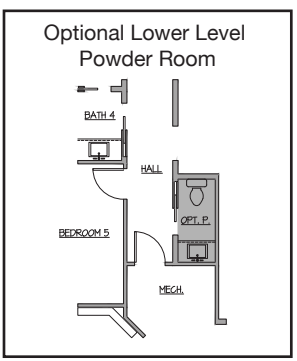

WYETH - ESTATE

4,840 SQ. FT. (up to 5,000 SQ. FT. W/ OPTIONS) | 5 BEDROOMS | 4.5 BATHS (5.5 BATHS W/ OPTIONS) | 3-CAR GARAGE

MAIN LEVEL

LOWER LEVEL

OPTIONAL FLOOR PLAN
(Optional Architectural Elements Shown in Gray)