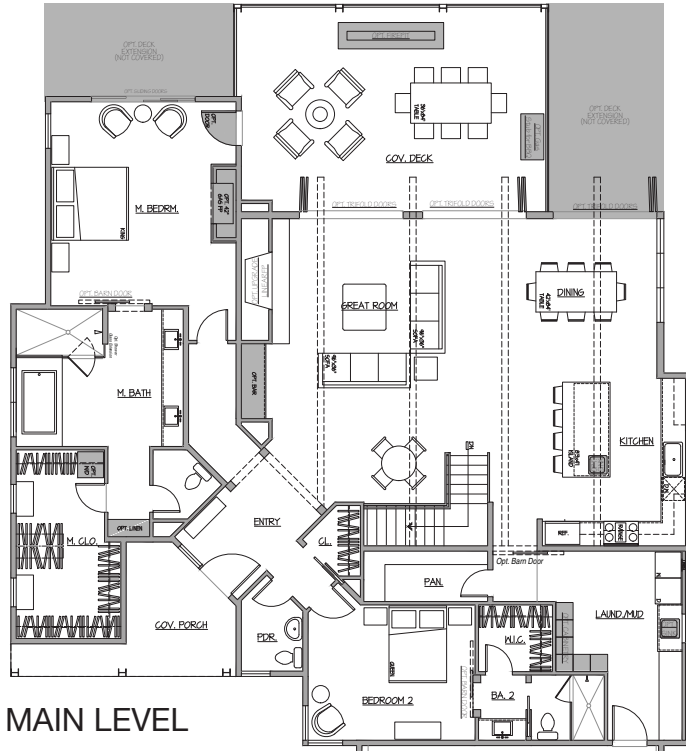

WYETH - ESTATE

4,840 SQ. FT. (up to 5,000 SQ. FT. W/ OPTIONS) | 5 BEDROOMS | 4.5 BATHS (5.5 BATHS W/ OPTIONS) | 3-CAR GARAGE

MAIN LEVEL

LOWER LEVEL

Based on lot grade, stairs may be required in garage.

3-CAR GARAGE

STANDARD FLOOR PLAN

Square footages are approximate and stated in terms of Gross Square Feet. All prices, incentives, locations, descriptions, options, and terms are subject to change without notice. This information is not intended to constitute an offer or solicitation.

WYETH - ESTATE

4,840 SQ. FT. (up to 5,000 SQ. FT. W/ OPTIONS) | 5 BEDROOMS | 4.5 BATHS (5.5 BATHS W/ OPTIONS) | 3-CAR GARAGE

MAIN LEVEL

LOWER LEVEL

OPTIONAL FLOOR PLAN
(Optional Architectural Elements Shown in Gray)