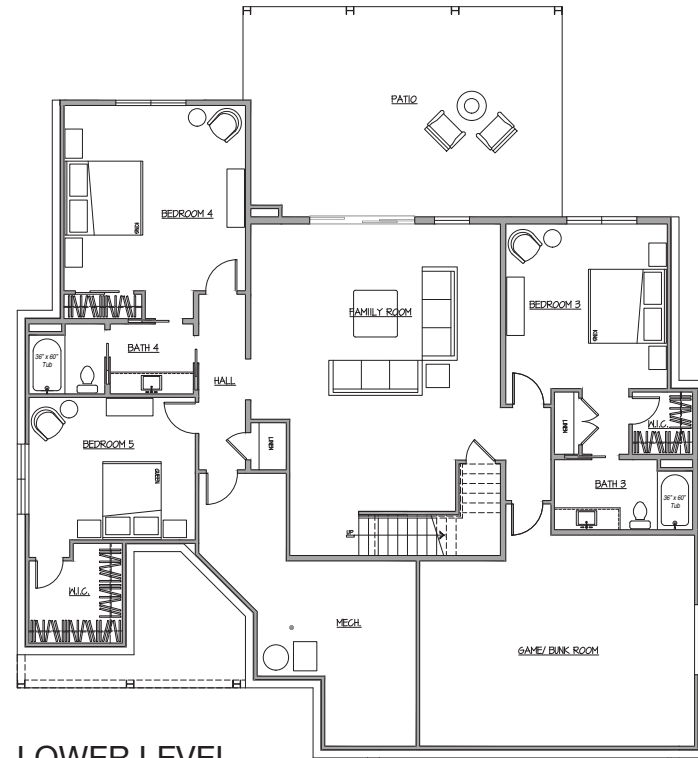

LOWER LEVEL