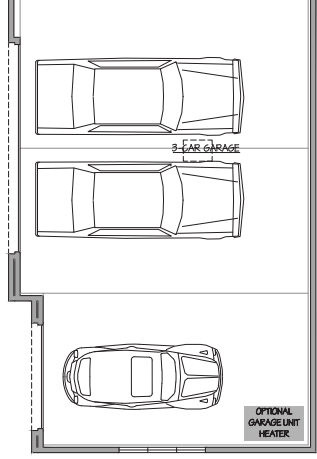

WYETH - ESTATE

4,840 SQ. FT. (up to 5,000 SQ. FT. W/ OPTIONS) | 5 BEDROOMS | 4.5 BATHS (5.5 BATHS W/ OPTIONS) | 3-CAR GARAGE

MAIN LEVEL

LOWER LEVEL

OPTIONAL FLOOR PLAN
(Optional Architectural Elements Shown in Gray)