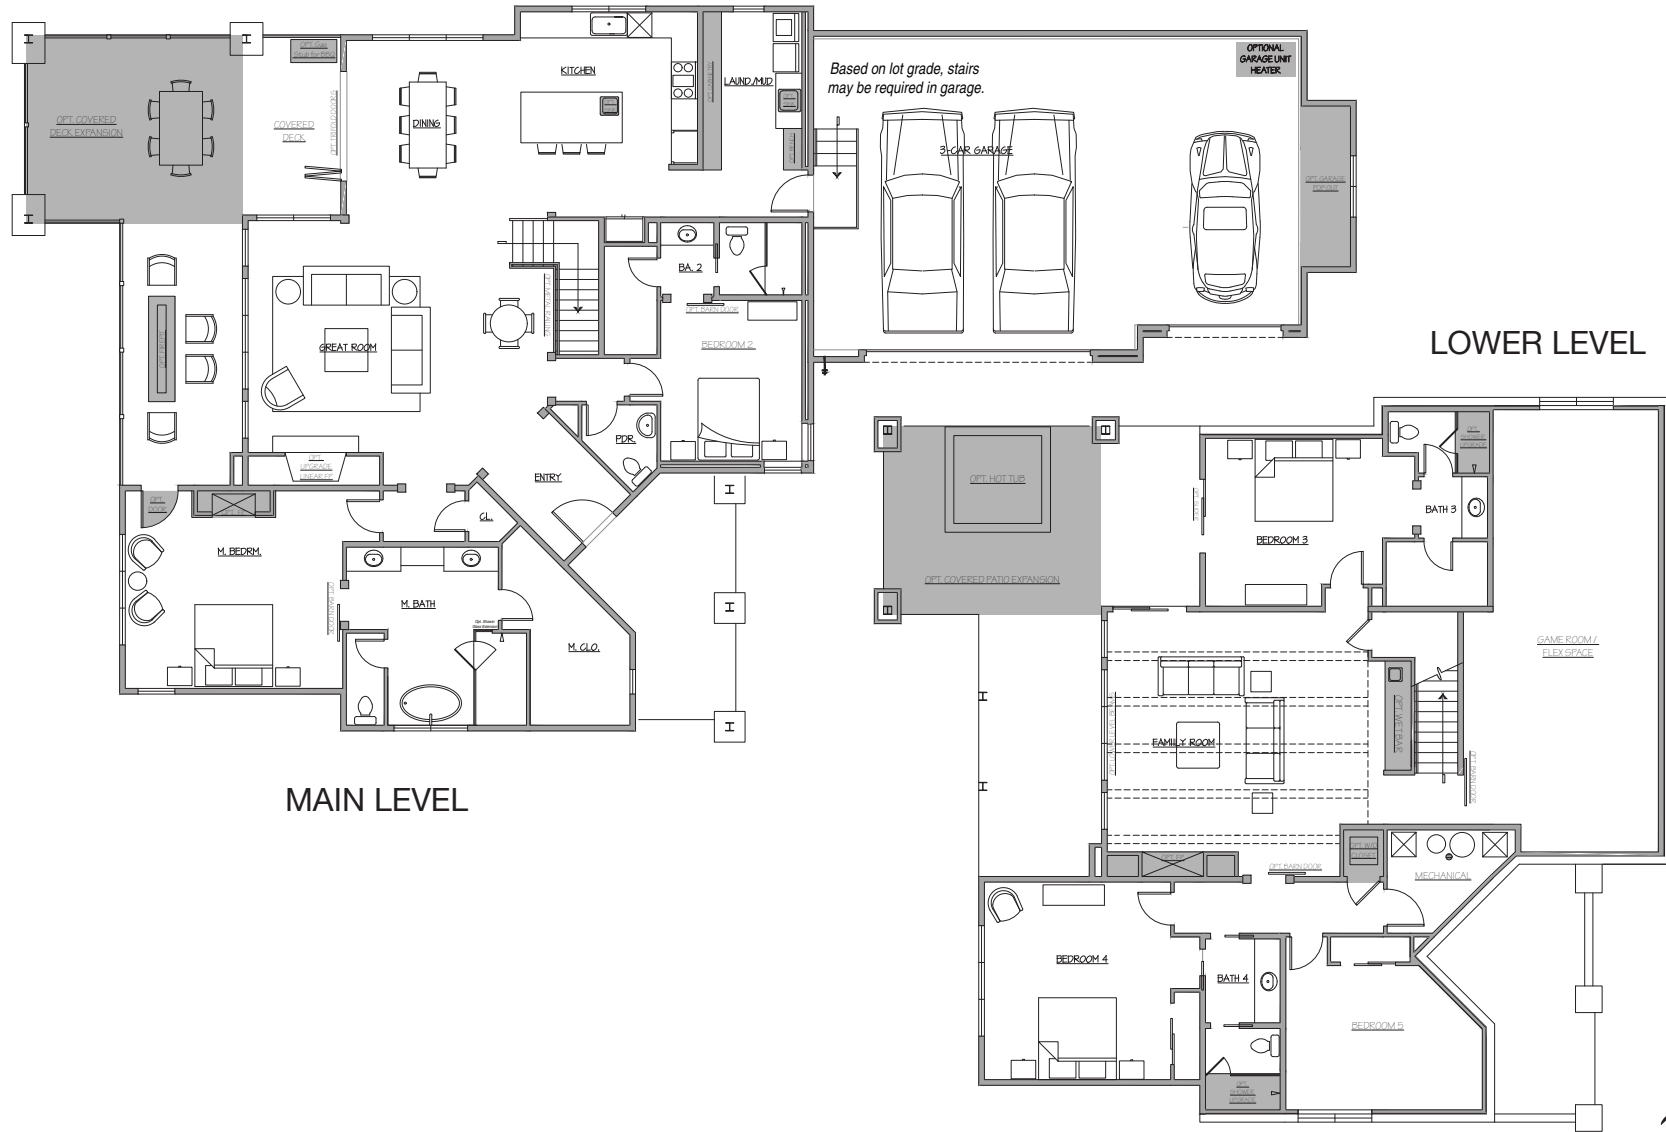

RUSSELL - ESTATE

4,650 SQ. FT. | 5 BEDROOMS | 4.5 BATHS | 3-CAR GARAGE

MAIN LEVEL

LOWER LEVEL

STANDARD FLOOR PLAN

Square footages are approximate and stated in terms of Gross Square Feet. All prices, incentives, locations, descriptions, options, and terms are subject to change without notice. This information is not intended to constitute an offer or solicitation.

RUSSELL - ESTATE

4,650 SQ. FT. | 5 BEDROOMS | 4.5 BATHS | 3-CAR GARAGE

MAIN LEVEL

LOWER LEVEL

OPTIONAL FLOOR PLAN
(Optional Architectural Elements Shown in Gray)

Square footages are approximate and stated in terms of Gross Square Feet. All prices, incentives, locations, descriptions, options, and terms are subject to change without notice. This information is not intended to constitute an offer or solicitation.