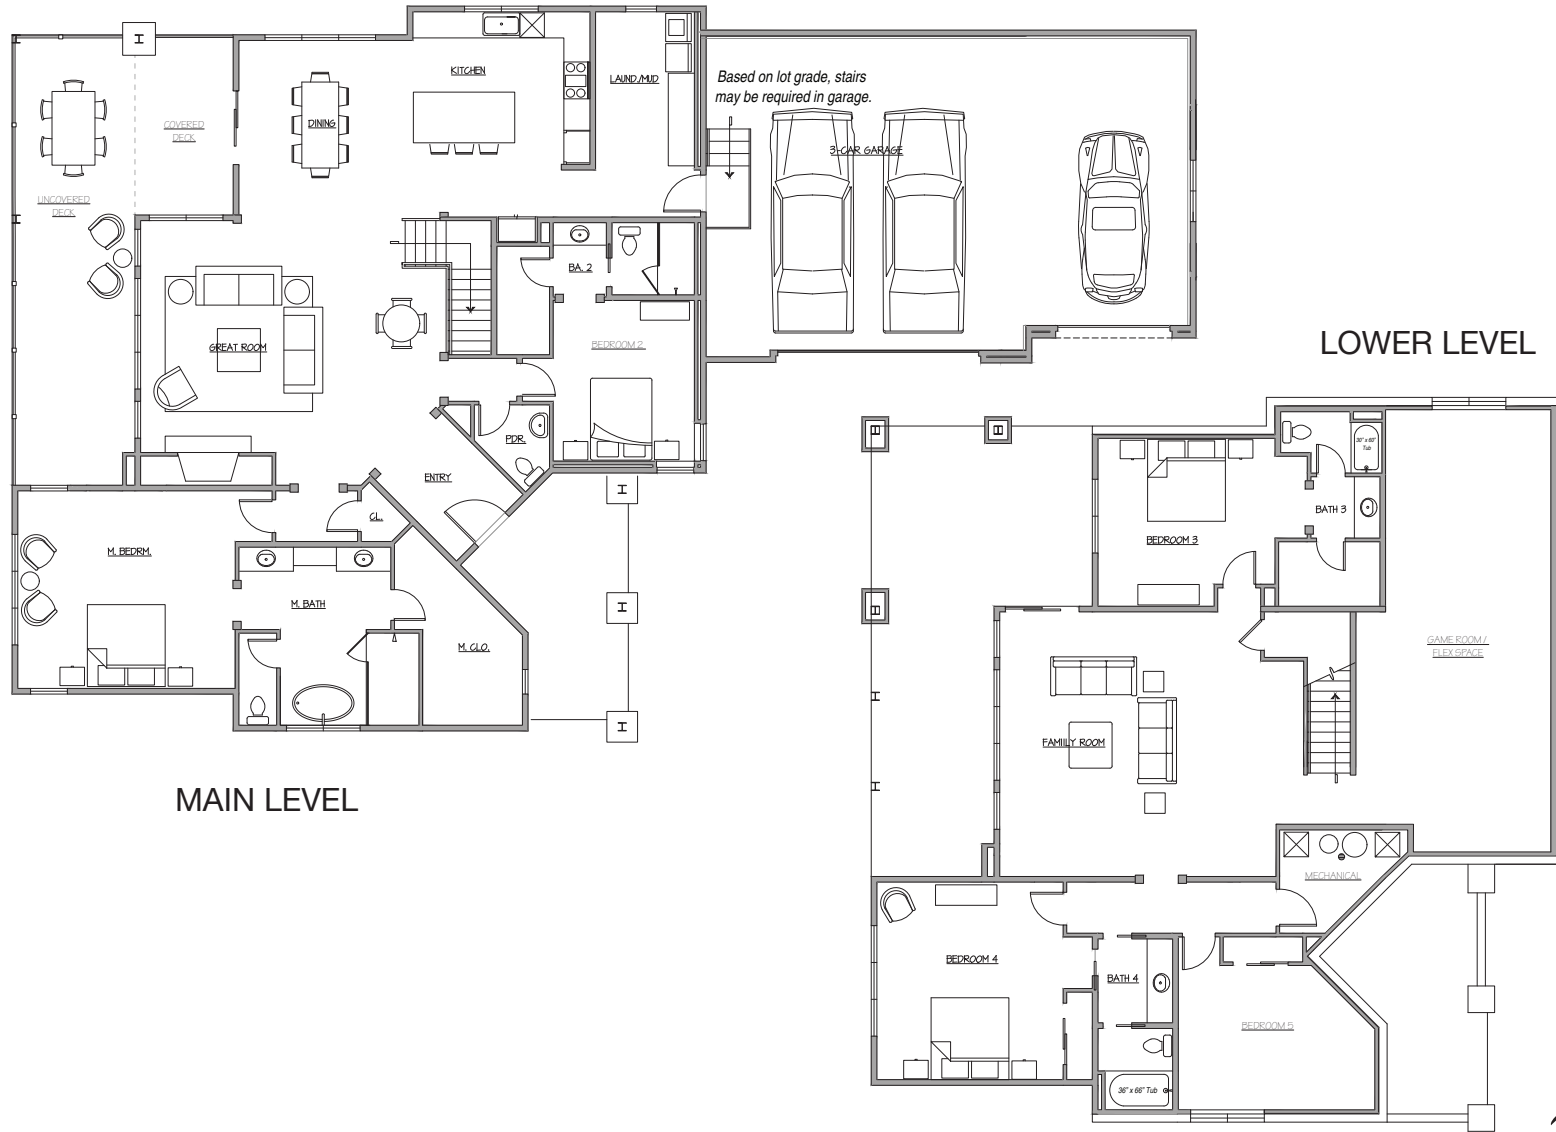

RUSSELL - ESTATE

4,650 SQ. FT. | 5 BEDROOMS | 4.5 BATHS | 3-CAR GARAGE

MAIN LEVEL

LOWER LEVEL

STANDARD FLOOR PLAN

Square footages are approximate and stated in terms of Gross Square Feet. All prices, incentives, locations, descriptions, options, and terms are subject to change without notice. This information is not intended to constitute an offer or solicitation.

RUSSELL - ESTATE

4,650 SQ. FT. | 5 BEDROOMS | 4.5 BATHS | 3-CAR GARAGE

MAIN LEVEL

LOWER LEVEL

OPTIONAL FLOOR PLAN
(Optional Architectural Elements Shown in Gray)

Square footages are approximate and stated in terms of Gross Square Feet. All prices, incentives, locations, descriptions, options, and terms are subject to change without notice. This information is not intended to constitute an offer or solicitation.