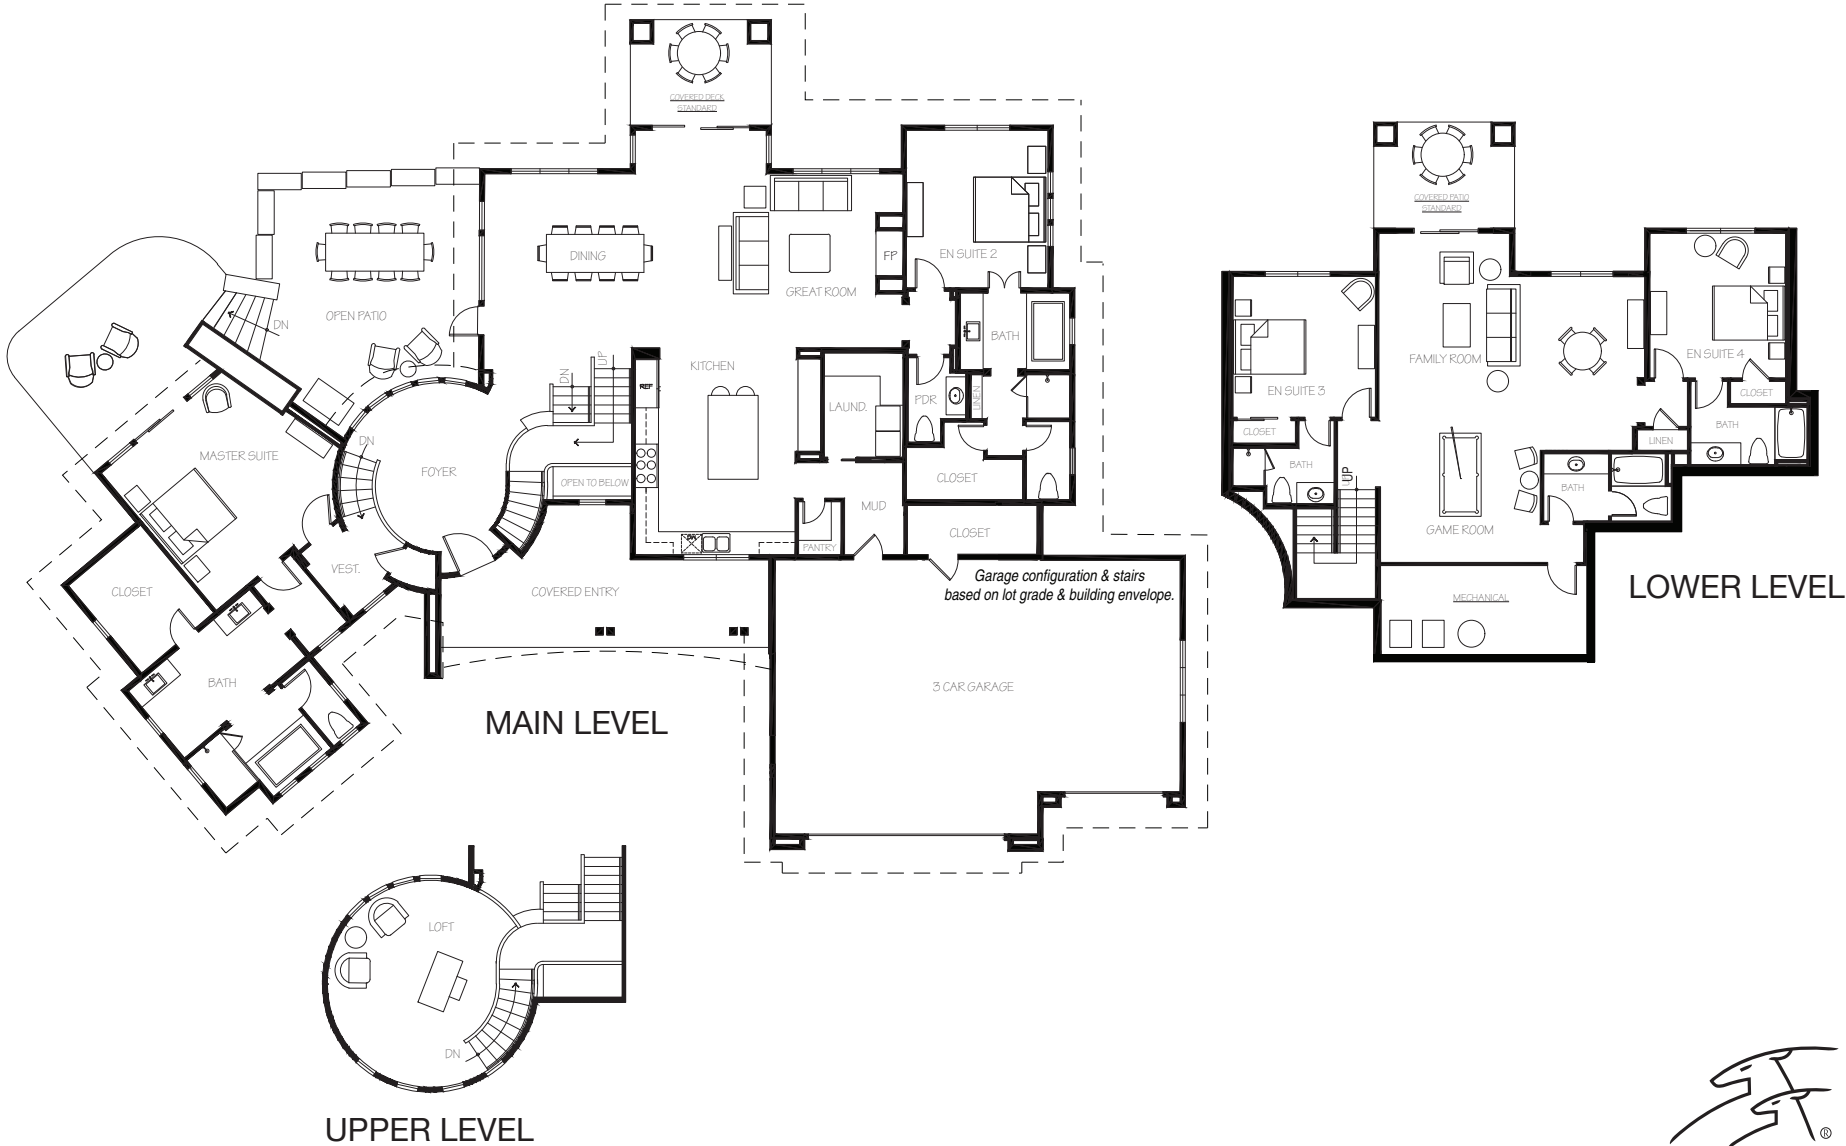

REMINGTON - ESTATE

4,980 SQ. FT. (5,270 with options) | 4 BEDROOMS (Optional 5th) | 5.5 BATHS | 3-CAR GARAGE

STANDARD FLOOR PLAN

Square footages are approximate and stated in terms of Gross Square Feet. All prices, incentives, locations, descriptions, options, and terms are subject to change without notice. This information is not intended to constitute an offer or solicitation.

REMINGTON - ESTATE

4,980 SQ. FT. (5,270 with options) | 4 BEDROOMS (Optional 5th) | 5.5 BATHS | 3-CAR GARAGE

MAIN LEVEL

LOWER LEVEL

UPPER LEVEL

Garage configuration & stairs based on lot grade & building envelope.
3 CAR GARAGE
OPTIONAL GARAGE UNIT HEATER

OPTIONAL FLOOR PLAN
(Optional Architectural Elements Shown in Gray)

Square footages are approximate and stated in terms of Gross Square Feet. All prices, incentives, locations, descriptions, options, and terms are subject to change without notice. This information is not intended to constitute an offer or solicitation.