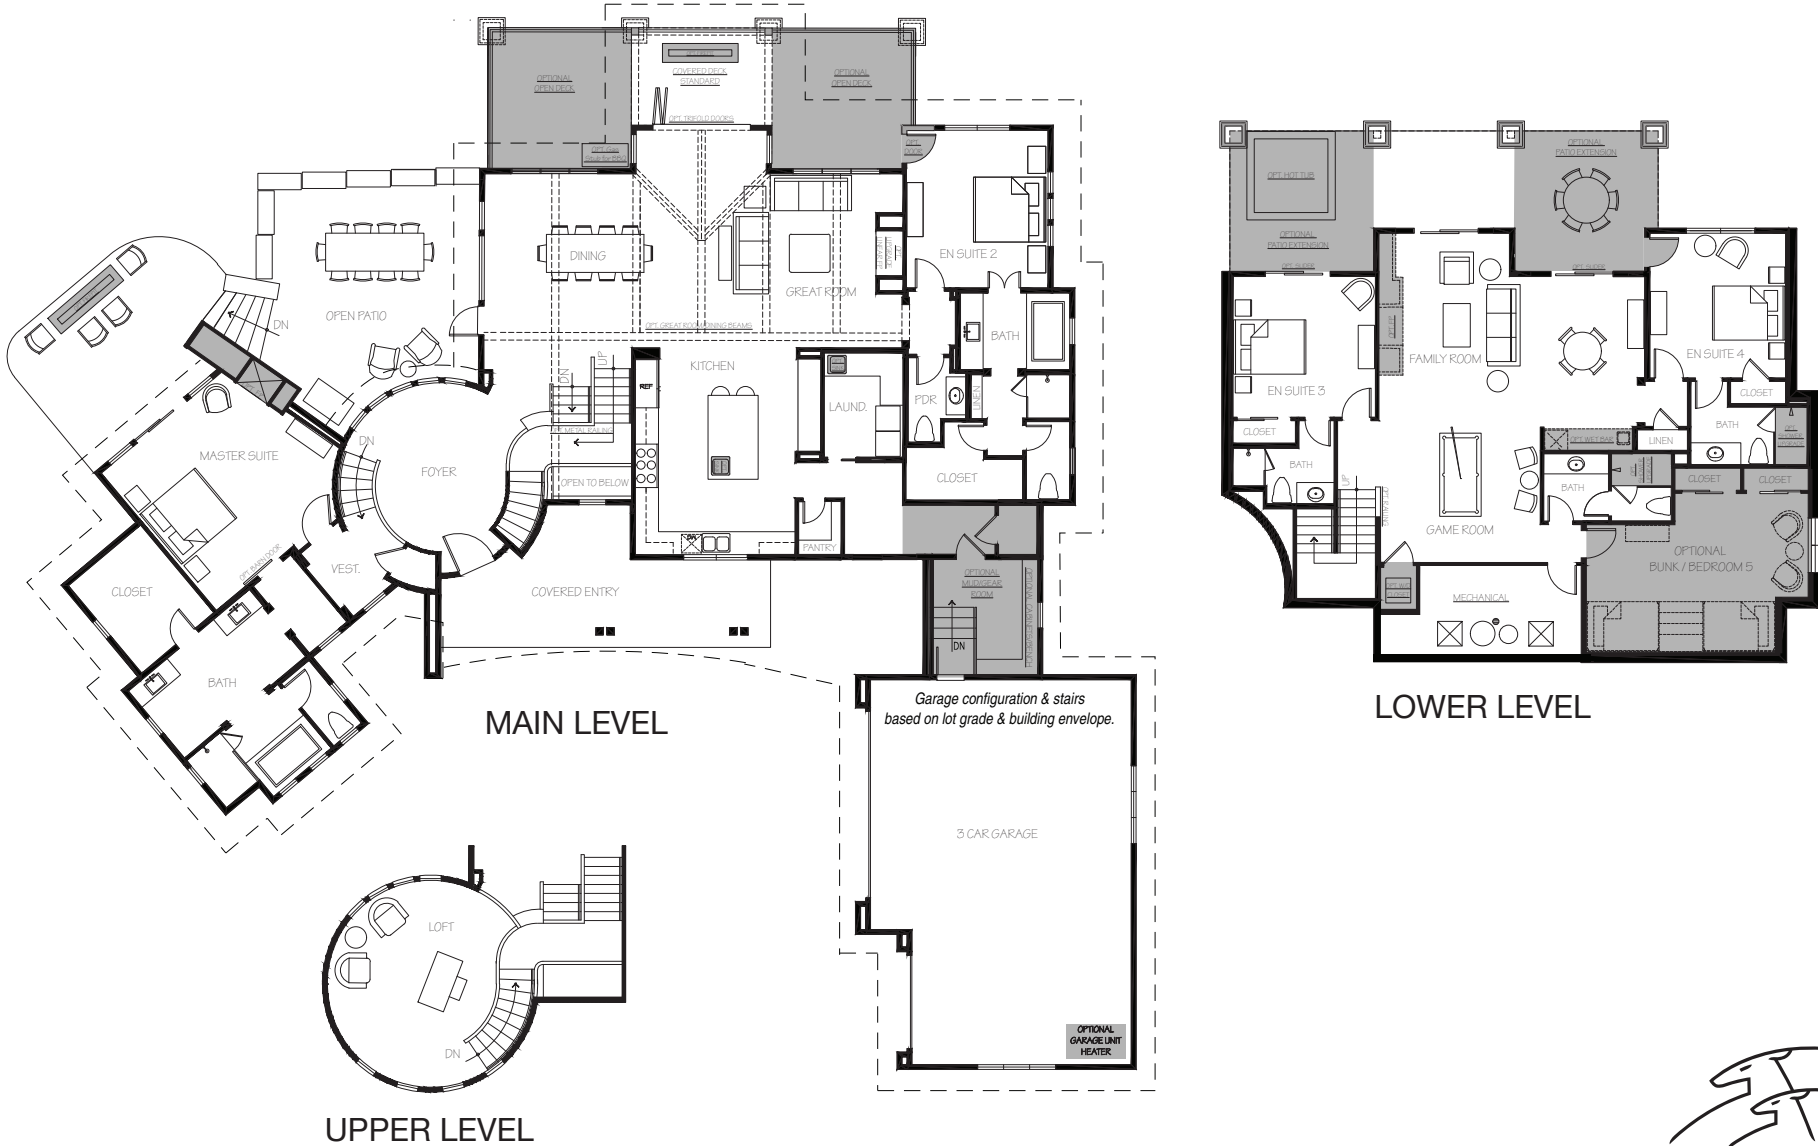

REMINGTON - ESTATE

4,980 SQ. FT. (5,270 with options) | 4 BEDROOMS (Optional 5th) | 5.5 BATHS | 3-CAR GARAGE

STANDARD FLOOR PLAN

Square footages are approximate and stated in terms of Gross Square Feet. All prices, incentives, locations, descriptions, options, and terms are subject to change without notice. This information is not intended to constitute an offer or solicitation.

REMINGTON - ESTATE

4,980 SQ. FT. (5,270 with options) | 4 BEDROOMS (Optional 5th) | 5.5 BATHS | 3-CAR GARAGE

MAIN LEVEL

LOWER LEVEL

UPPER LEVEL

Garage configuration & stairs based on lot grade & building envelope.
3 CAR GARAGE
OPTIONAL GARAGE UNIT HEATER

OPTIONAL FLOOR PLAN
(Optional Architectural Elements Shown in Gray)

Square footages are approximate and stated in terms of Gross Square Feet. All prices, incentives, locations, descriptions, options, and terms are subject to change without notice. This information is not intended to constitute an offer or solicitation.