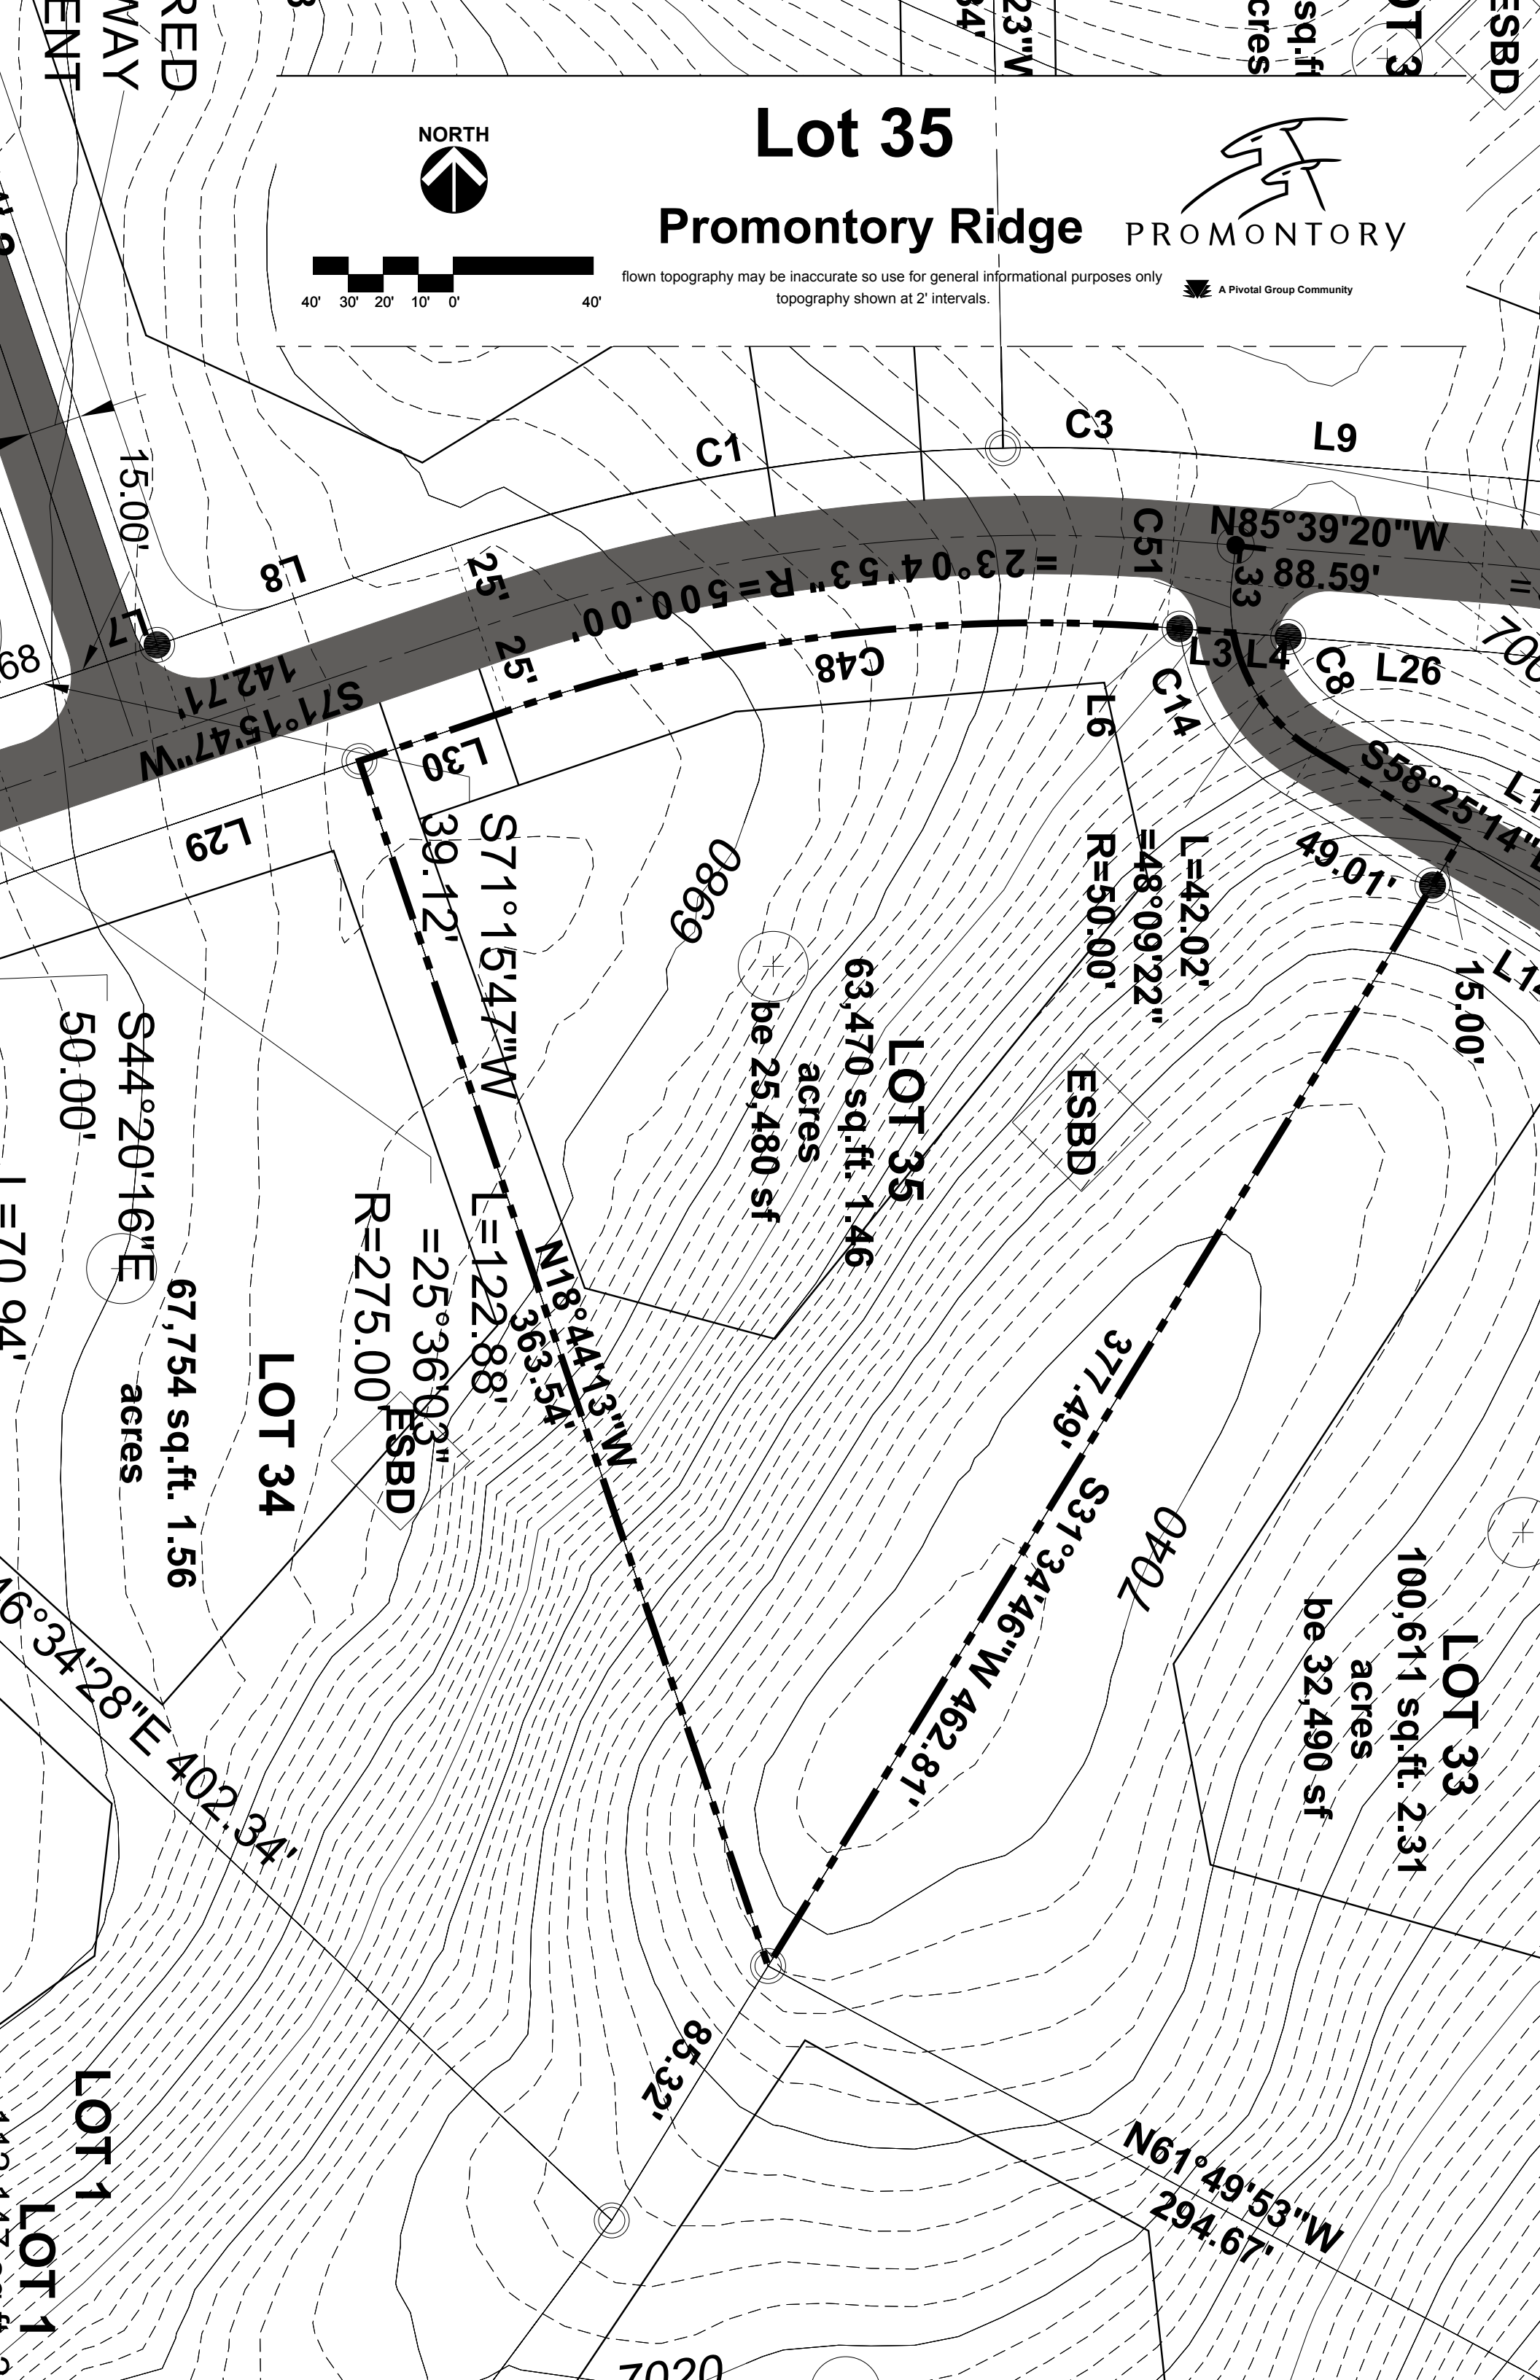

ESBD

LOT 3

sq.ft
cres

23"W
34'

Lot 35

Promontory Ridge

NORTH

shown topography may be inaccurate so use for general informational purposes only
topography shown at 2' intervals.

A Pivotal Group Community

LOT 35

63,470 sq.ft. 1.46 acres

be 25,480 sf

LOT 33

100,611 sq.ft. 2.31 acres

be 32,490 sf

LOT 34

67,754 sq.ft. 1.56 acres

S44°20'16"E

50.00'

LOT 1

LOT 1

0402

0869

0402