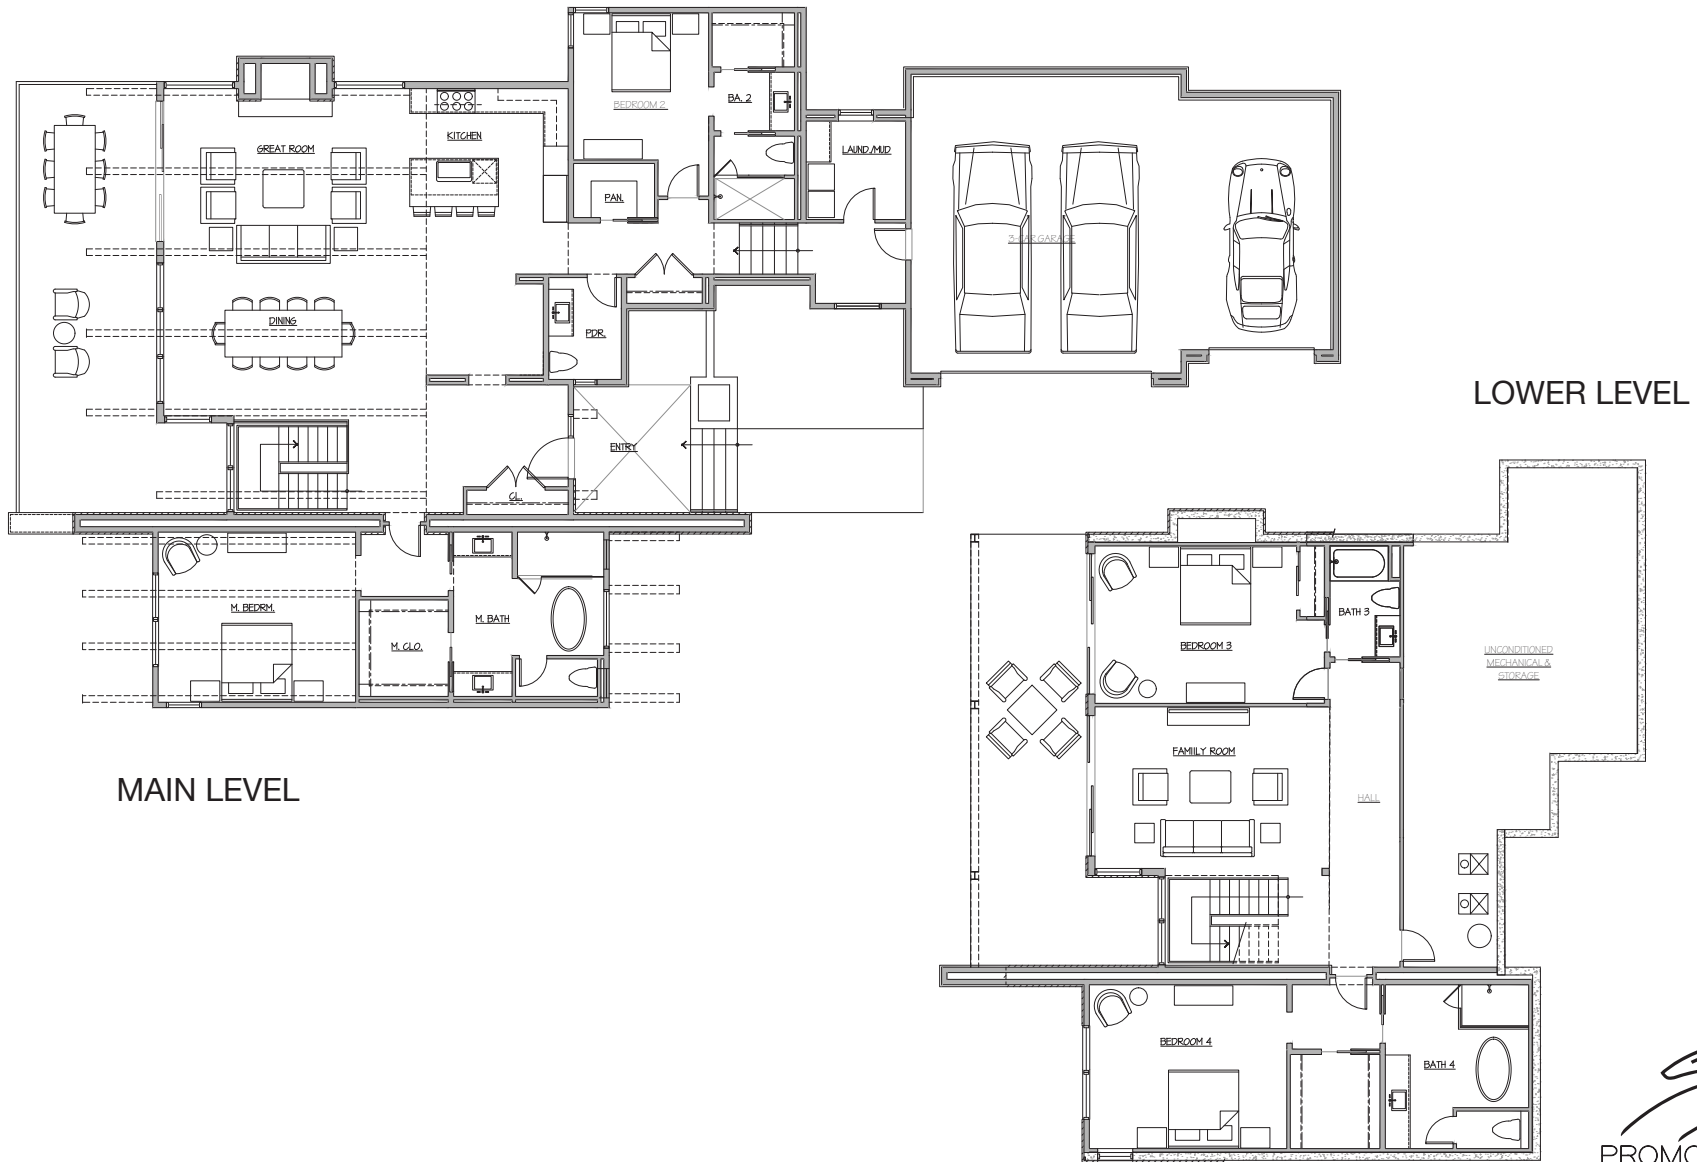

ESCHER - ESTATE

4,090 SQ. FT. (4,690 with options) | 4 BEDROOMS (Optional 5th) | 4.5 BATHS (Option to 5.5) | 3-CAR GARAGE

STANDARD FLOOR PLAN

Square footages are approximate and stated in terms of Gross Square Feet. All prices, incentives, locations, descriptions, options, and terms are subject to change without notice. This information is not intended to constitute an offer or solicitation.

ESCHER - ESTATE

4,090 SQ. FT. (4,690 with options) | 4 BEDROOMS (Optional 5th) | 4.5 BATHS (Option to 5.5) | 3-CAR GARAGE

MAIN LEVEL

LOWER LEVEL

OPTIONAL FLOOR PLAN

(Optional Architectural Elements Shown in Gray)