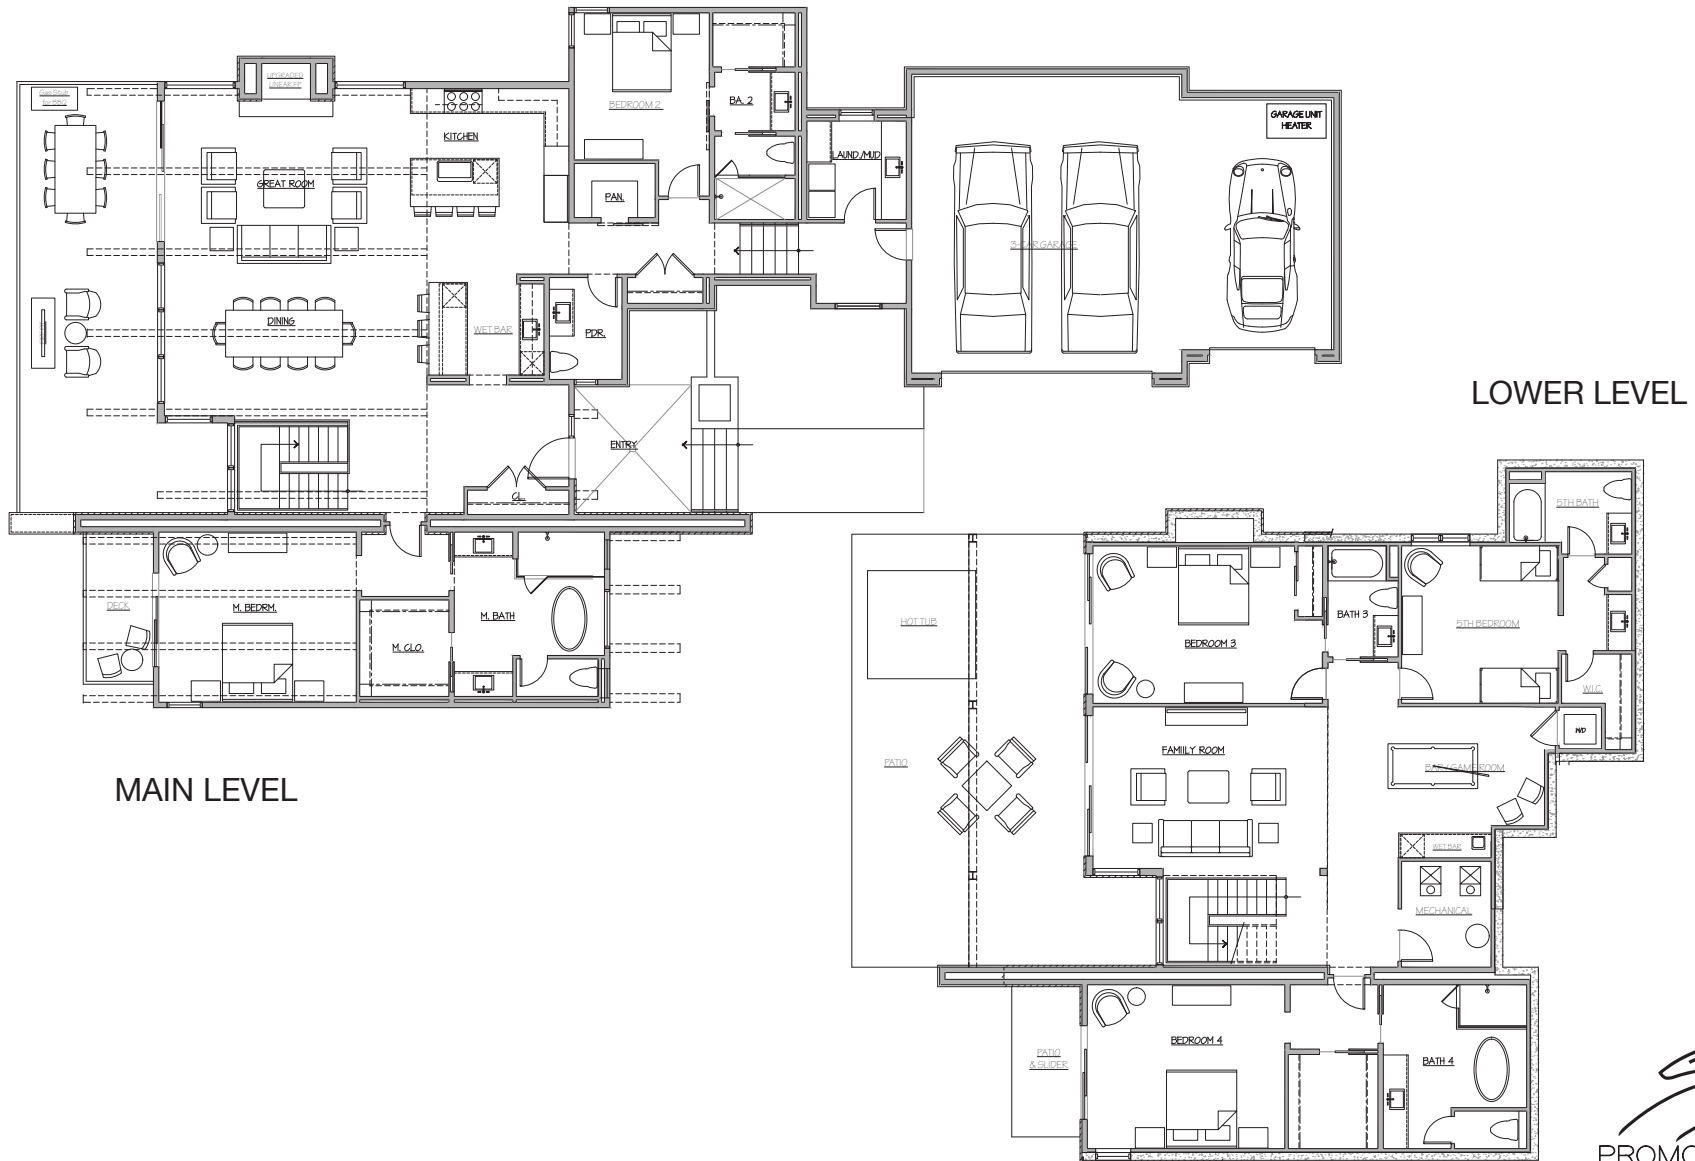

ESCHER - ESTATE - PRIVATE ESTATES 18

4,690 SQ. FT. | 5 BEDROOMS | 5.5 BATHS | 3-CAR GARAGE

MAIN LEVEL

LOWER LEVEL

FLOOR PLAN

Architectural Elements have been selected and included in price of home.

Square footages are approximate and stated in terms of Gross Square Feet. All prices, incentives, locations, descriptions, options, and terms are subject to change without notice. This information is not intended to constitute an offer or solicitation.