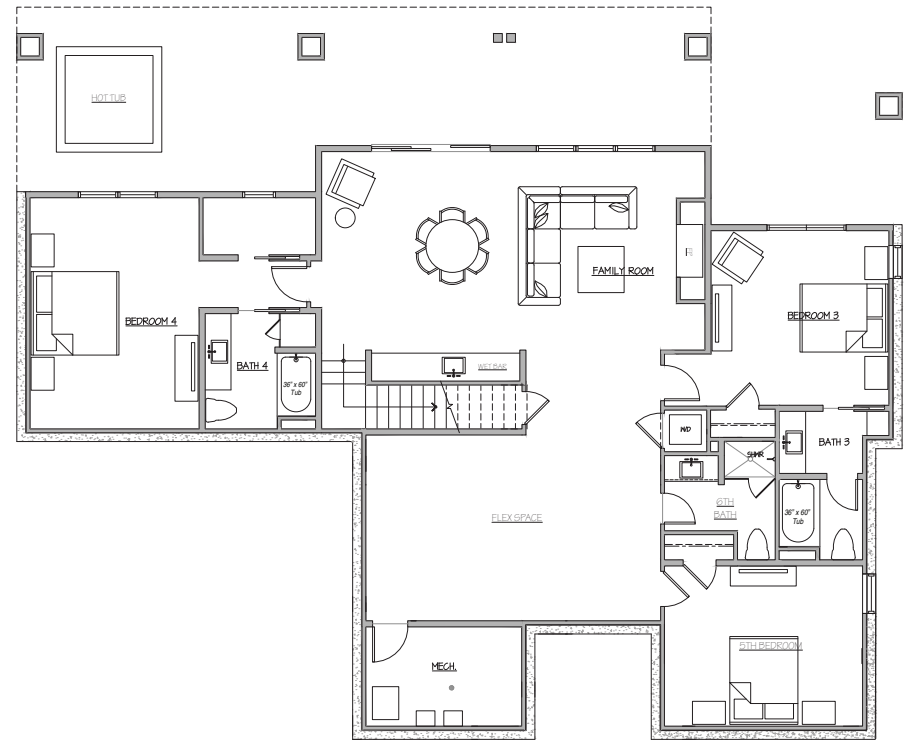

O'KEEFFE - ESTATE - PRIVATE ESTATES 12

4,440 SQ. FT. | 5 BEDROOMS | 5.5 BATHS | 3-CAR GARAGE

MAIN LEVEL

LOWER LEVEL

FLOOR PLAN

Architectural Elements have been selected and included in price of home.

Square footages are approximate and stated in terms of Gross Square Feet. All prices, incentives, locations, descriptions, options, and terms are subject to change without notice. This information is not intended to constitute an offer or solicitation.