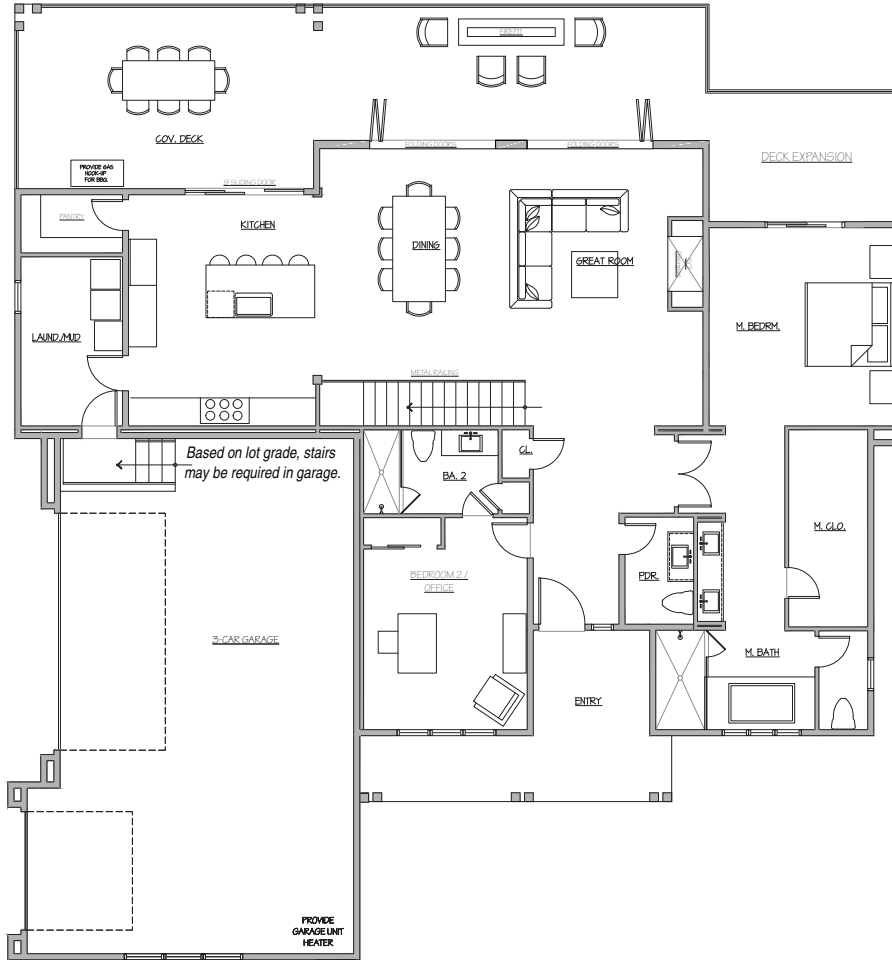

O'KEEFFE - ESTATE - PRIVATE ESTATES 12

4,440 SQ. FT. | 5 BEDROOMS | 5.5 BATHS | 3-CAR GARAGE

MAIN LEVEL

LOWER LEVEL

FLOOR PLAN

Architectural Elements have been selected and included in price of home.

Square footages are approximate and stated in terms of Gross Square Feet. All prices, incentives, locations, descriptions, options, and terms are subject to change without notice. This information is not intended to constitute an offer or solicitation.