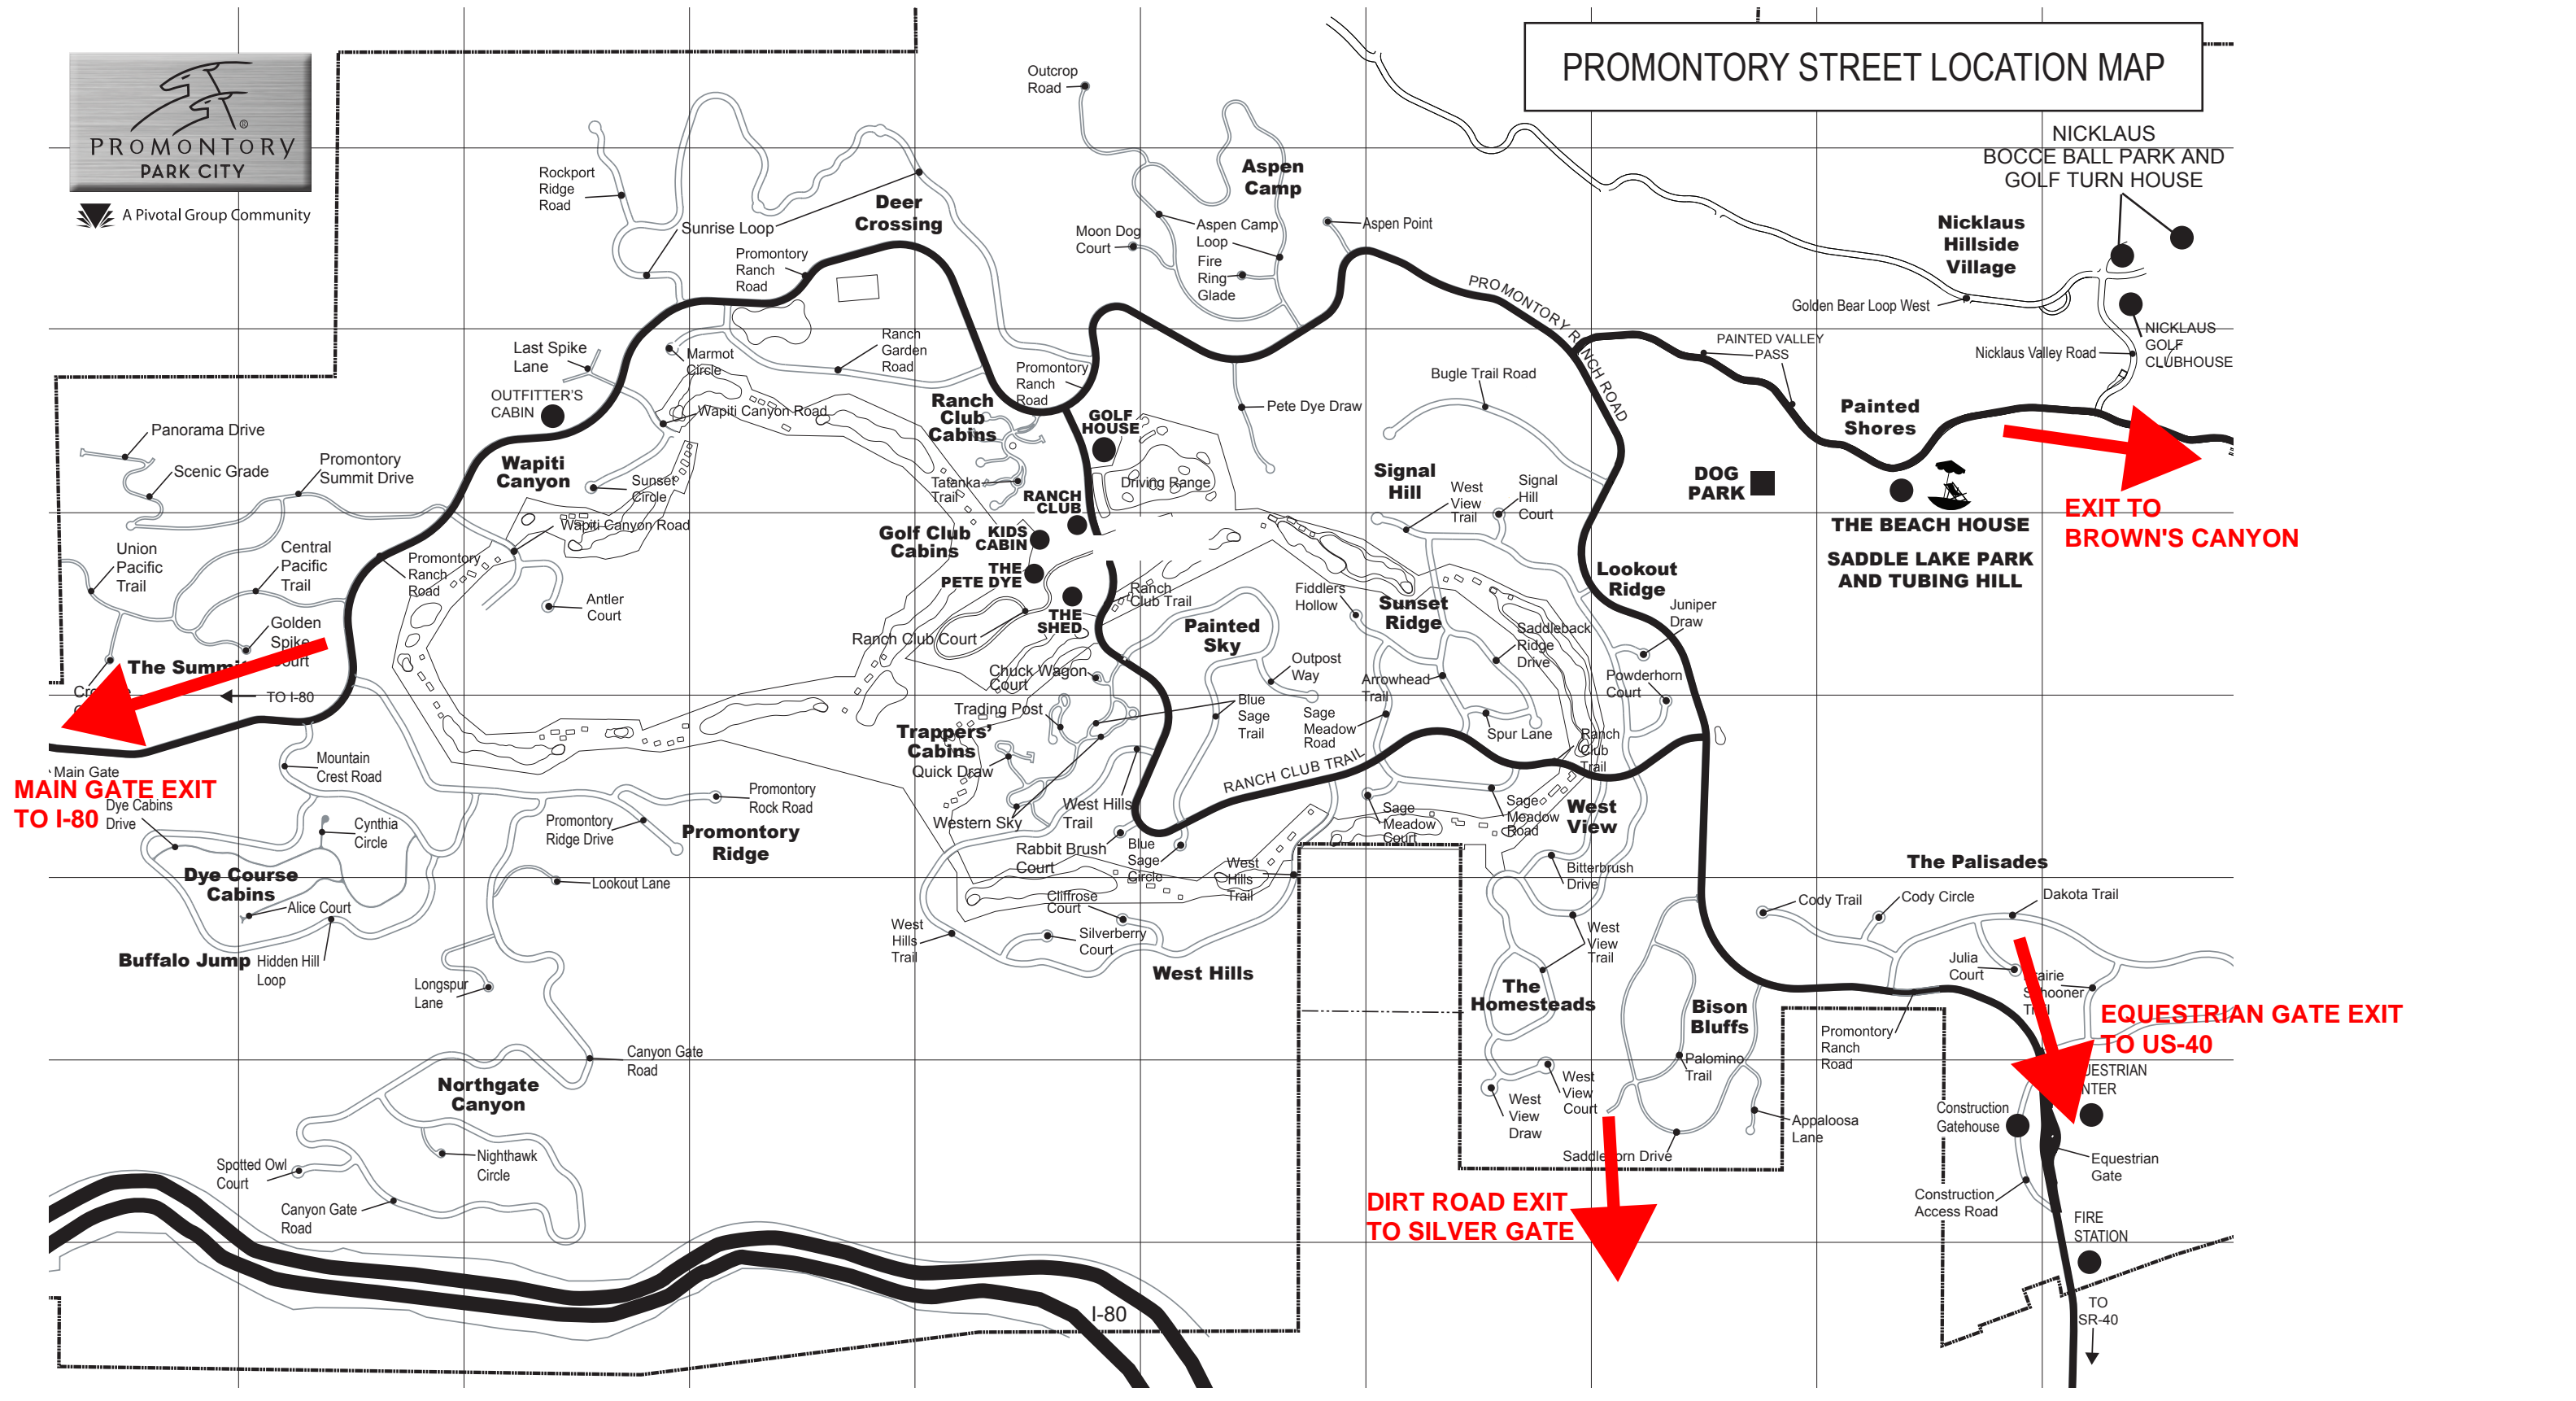

PROMONTORY
PARK CITY

A Pivotal Group Community

PROMONTORY STREET LOCATION MAP

**MAIN GATE EXIT
TO I-80**

**EXIT TO
BROWN'S CANYON**

**DIRT ROAD EXIT
TO SILVER GATE**

**EQUESTRIAN GATE EXIT
TO US-40**

Deer Crossing

Aspen Camp

Nicklaus Hillside Village

Wapiti Canyon

Ranch Club Cabins

GOLF HOUSE

Signal Hill

Painted Shores

DOG PARK

**THE BEACH HOUSE
SADDLE LAKE PARK
AND TUBING HILL**

The Summit

**Golf Club Cabins
KIDS CABIN
THE PETE DYE
THE SHED**

Painted Sky

Sunset Ridge

Lookout Ridge

Dye Course Cabins

Trappers' Cabins

I-80

TO SR-40