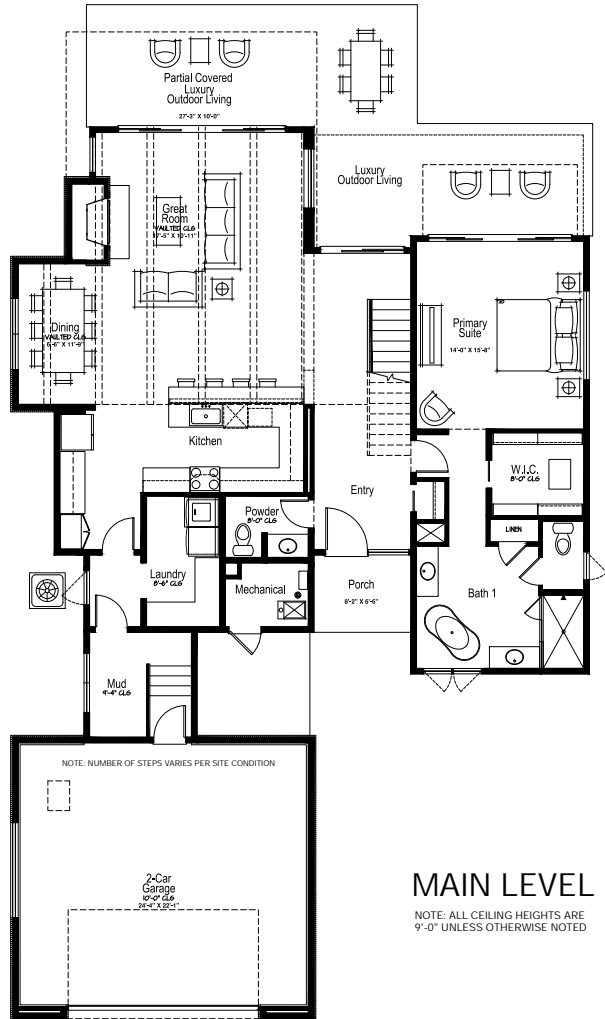

KLEE

2,791 SQ. FT. (APPROX.)
3 EN SUITES | 3.5 BATHS

MAIN LEVEL

NOTE: GARAGE DOOR LOCATION BASED ON SITE CONDITIONS