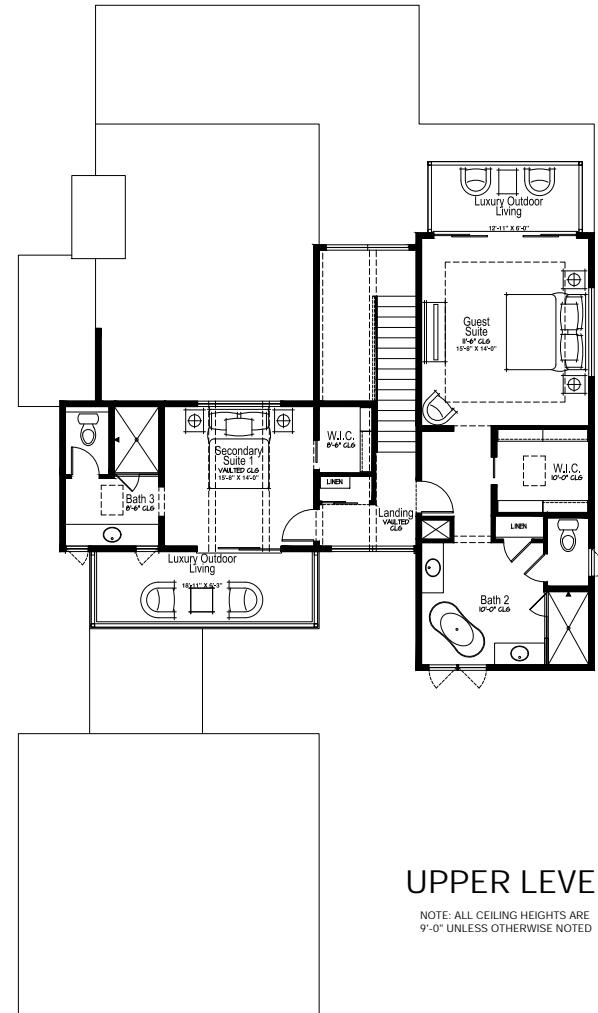

UPPER LEVEL

NOTE: SQUARE FOOTAGES ARE APPROXIMATE AND STATED IN TERMS OF GROSS SQUARE FEET. ALL PRICES, INCENTIVES LOCATIONS DESCRIPTIONS OPTIONS, AND TERMS ARE SUBJECT TO CHANGE WITHOUT NOTICE. FURNITURE NOT INCLUDED. THIS INFORMATION IS NOT INTENDED TO CONSTITUTE AN OFFER OR SOLICITATION