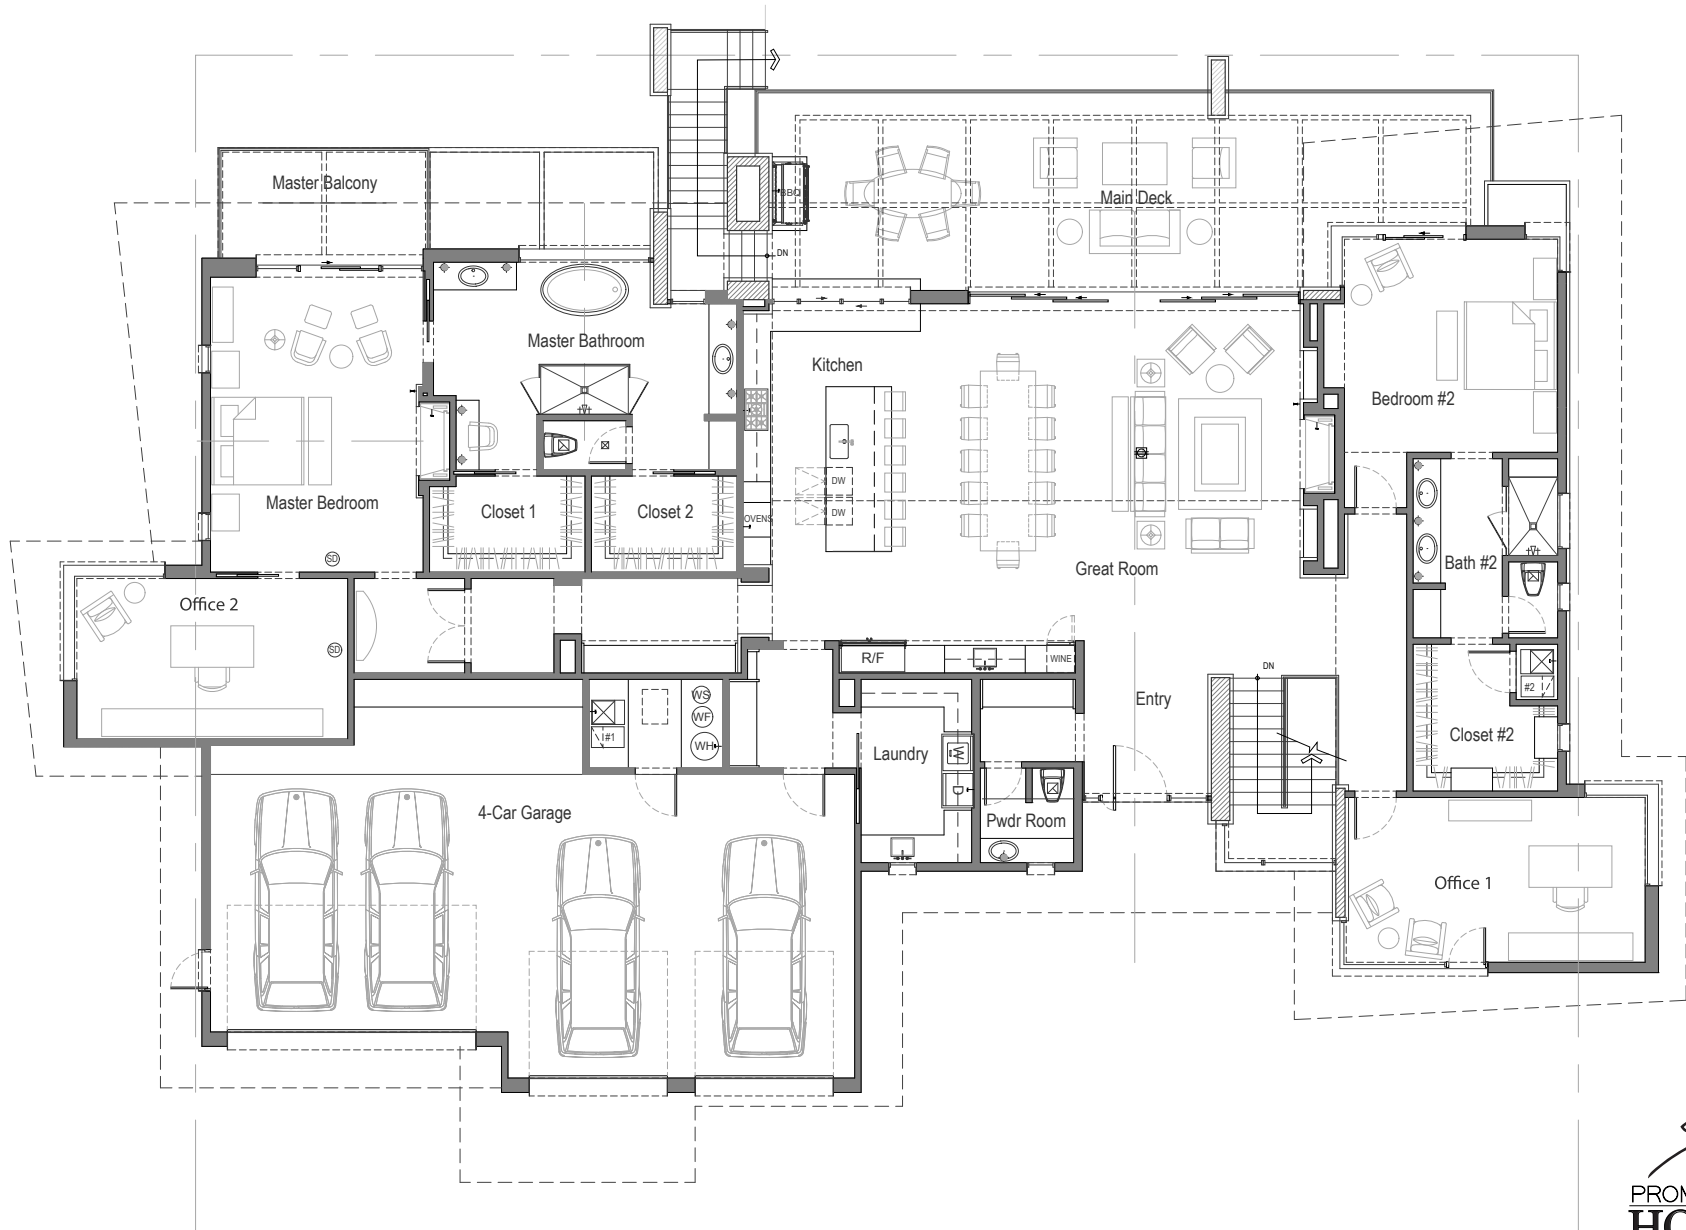

THE POLLOCK

7,500 Square Feet | 5 Bed | 7 Bath | 4-car Garage

MAIN LEVEL FLOOR PLAN

Square footages are approximate and stated in terms of Gross Square Feet. All prices, incentives, locations, descriptions, options, and terms are subject to change without notice. This information is not intended to constitute an offer or solicitation.

THE POLLOCK

7,500 Square Feet | 5 Bed | 7 Bath | 4-car Garage

LOWER LEVEL FLOOR PLAN