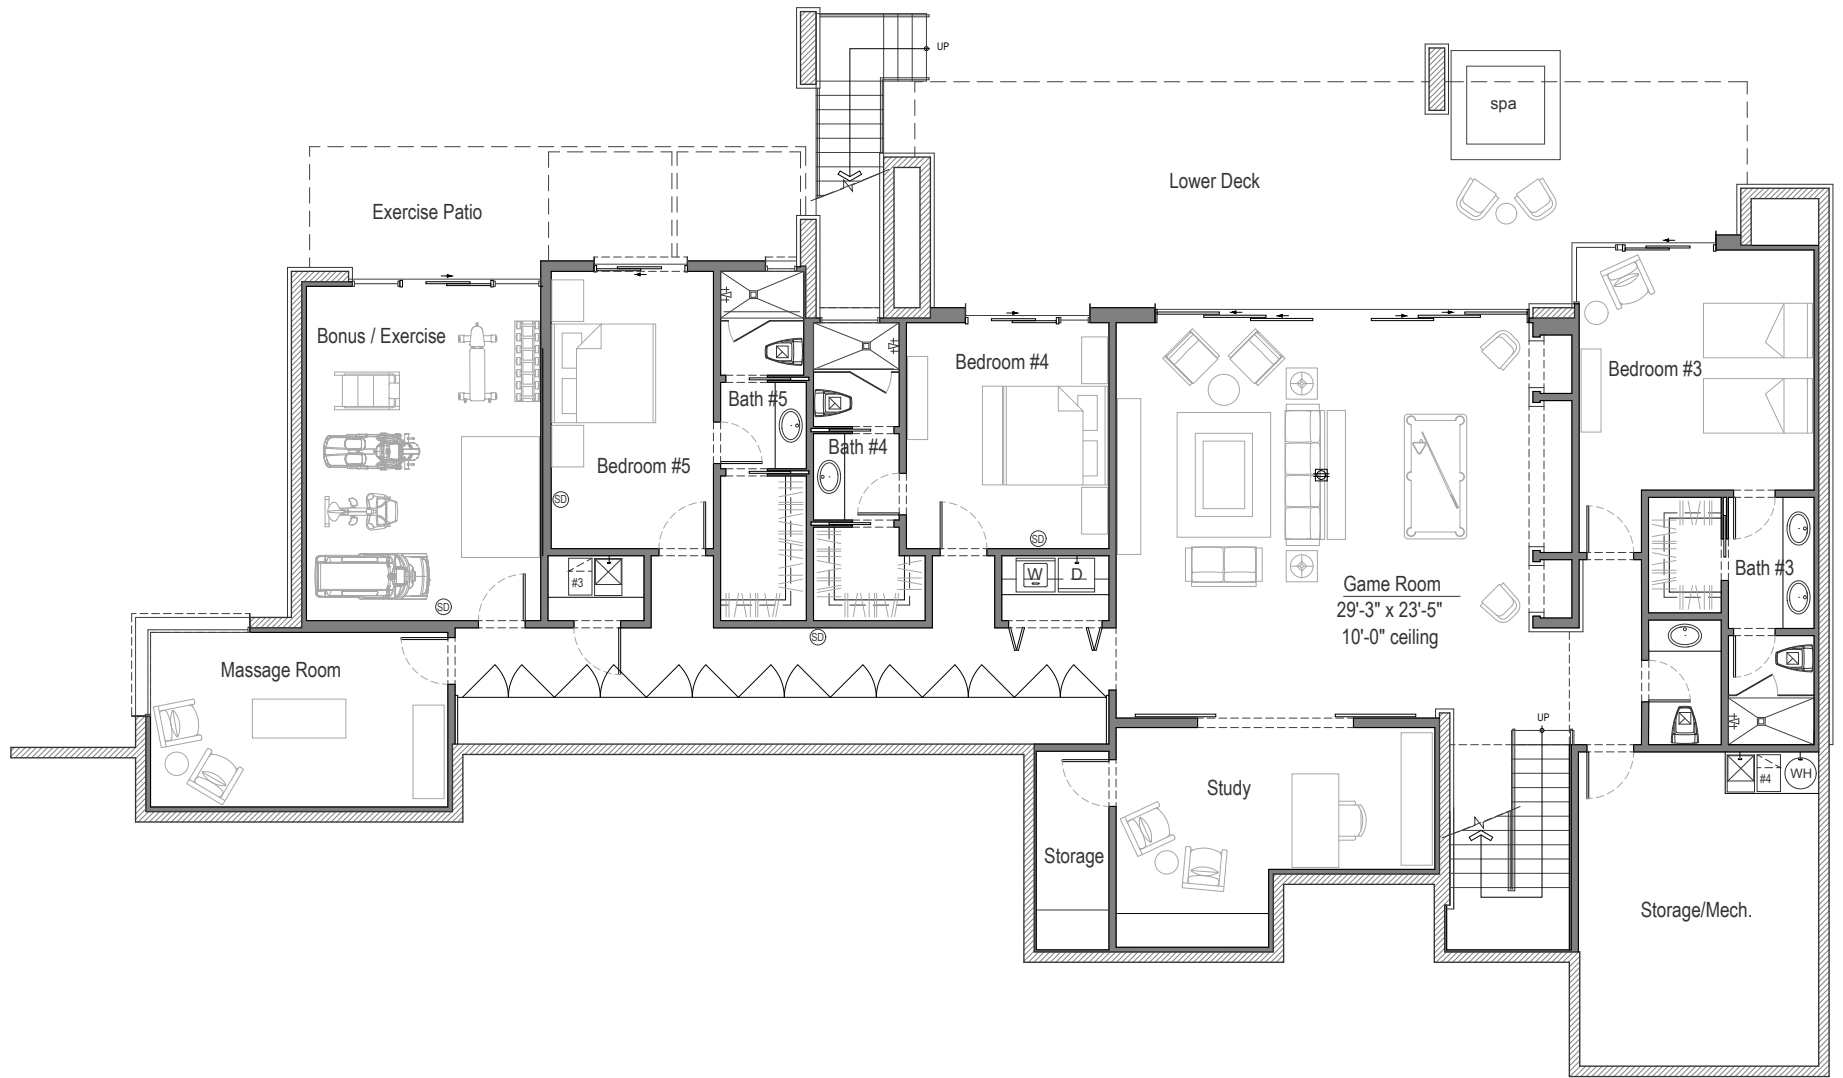

THE POLLOCK

7,500 Square Feet | 5 Bed | 7 Bath | 4-car Garage

MAIN LEVEL FLOOR PLAN

Square footages are approximate and stated in terms of Gross Square Feet. All prices, incentives, locations, descriptions, options, and terms are subject to change without notice. This information is not intended to constitute an offer or solicitation.

THE POLLOCK

7,500 Square Feet | 5 Bed | 7 Bath | 4-car Garage

LOWER LEVEL FLOOR PLAN