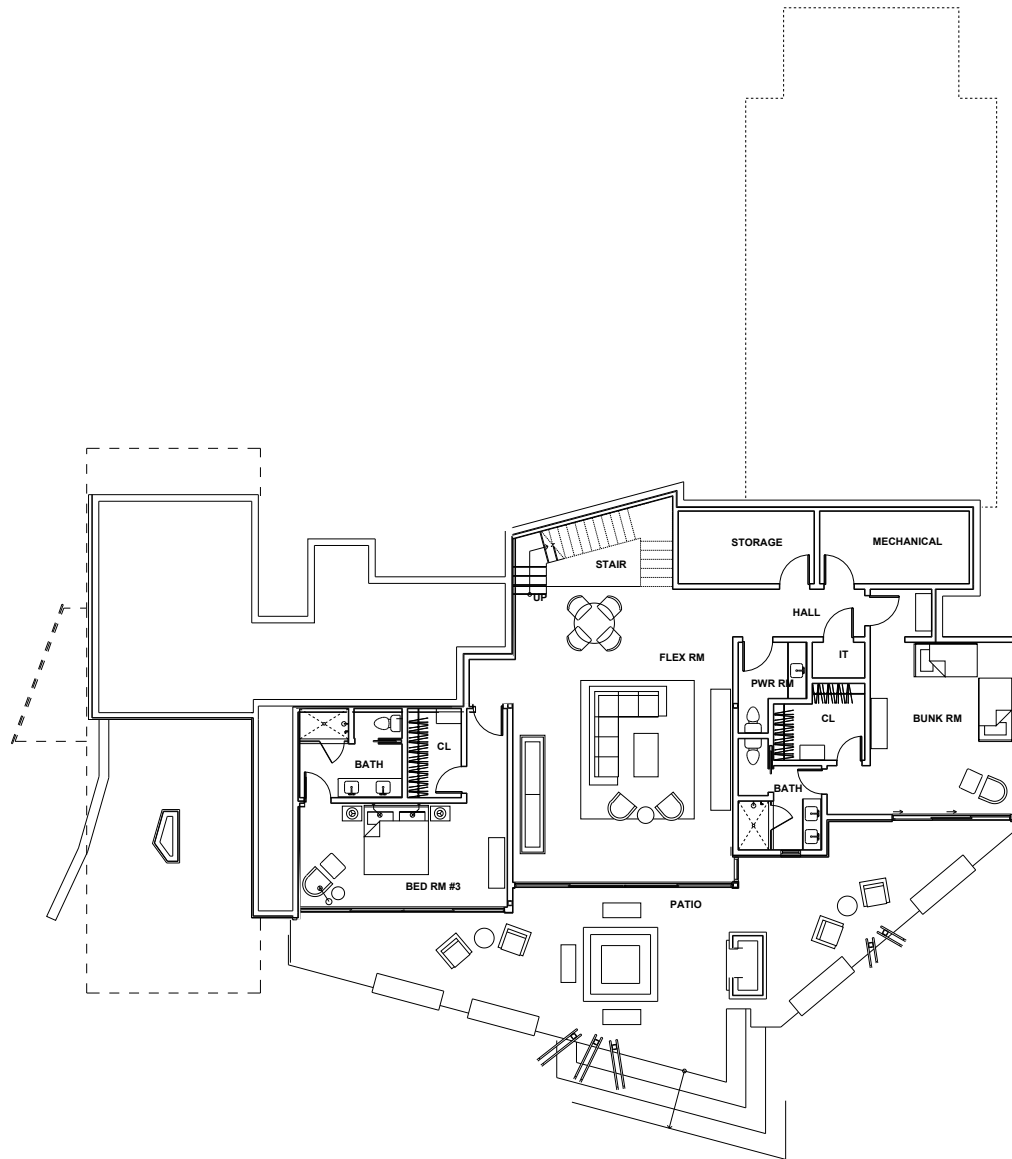

THE STELLA

5,740 Square Feet | 4 Bed | 6 Bath | 3-car + Golf Cart Garage

MAIN LEVEL FLOOR PLAN

THE STELLA

5,740 Square Feet | 4 Bed | 6 Bath | 3-car + Golf Cart Garage

LOWER LEVEL FLOOR PLAN

Square footages are approximate and stated in terms of Gross Square Feet. All prices, incentives, locations, descriptions, options, and terms are subject to change without notice. This information is not intended to constitute an offer or solicitation.