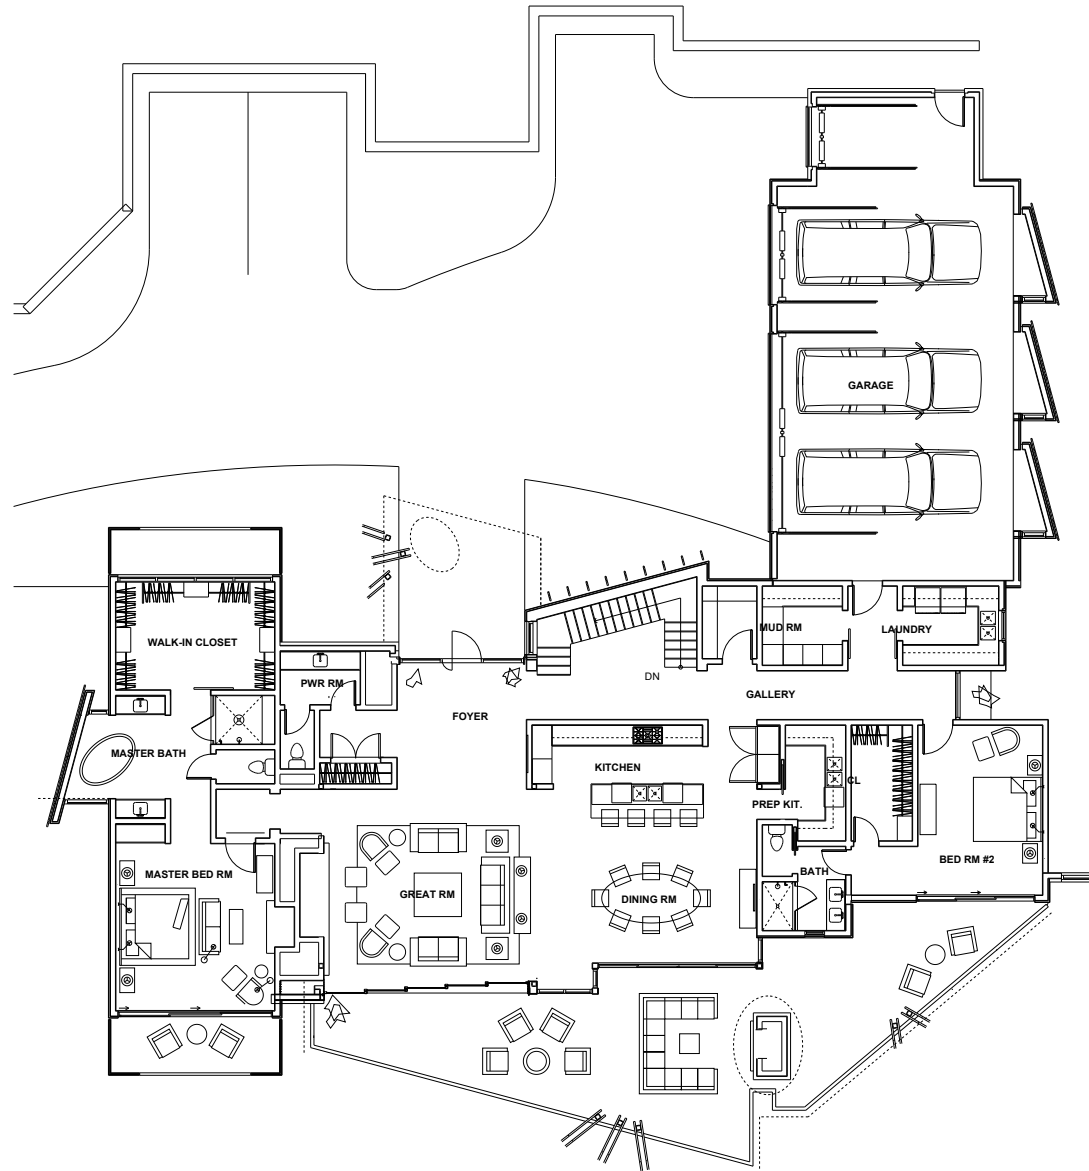

THE STELLA

5,740 Square Feet | 4 Bed | 6 Bath | 3-car + Golf Cart Garage

MAIN LEVEL FLOOR PLAN

THE STELLA

5,740 Square Feet | 4 Bed | 6 Bath | 3-car + Golf Cart Garage

LOWER LEVEL FLOOR PLAN

Square footages are approximate and stated in terms of Gross Square Feet. All prices, incentives, locations, descriptions, options, and terms are subject to change without notice. This information is not intended to constitute an offer or solicitation.