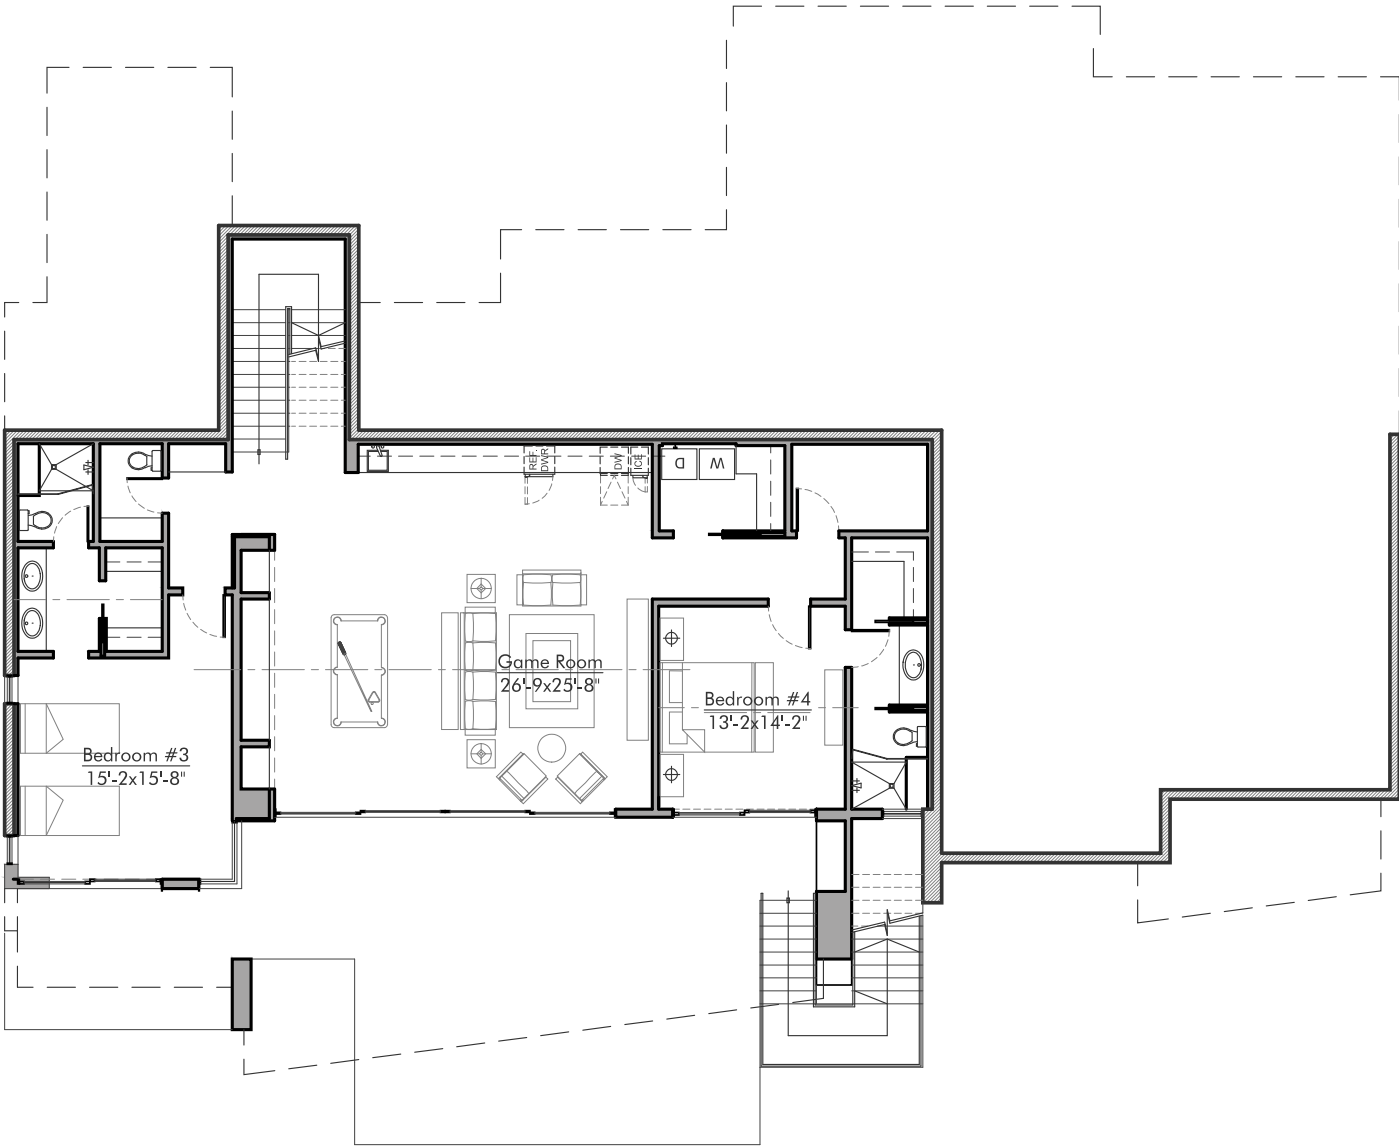

THE MITCHELL

5,750 Square Feet | 4 Bed | 6 Bath | 4-car Garage

MAIN LEVEL FLOOR PLAN

Square footages are approximate and stated in terms of Gross Square Feet. All prices, incentives, locations, descriptions, options, and terms are subject to change without notice. This information is not intended to constitute an offer or solicitation.

THE MITCHELL

5,750 Square Feet | 4 Bed | 6 Bath | 4-car Garage

LOWER LEVEL FLOOR PLAN

Square footages are approximate and stated in terms of Gross Square Feet. All prices, incentives, locations, descriptions, options, and terms are subject to change without notice. This information is not intended to constitute an offer or solicitation.