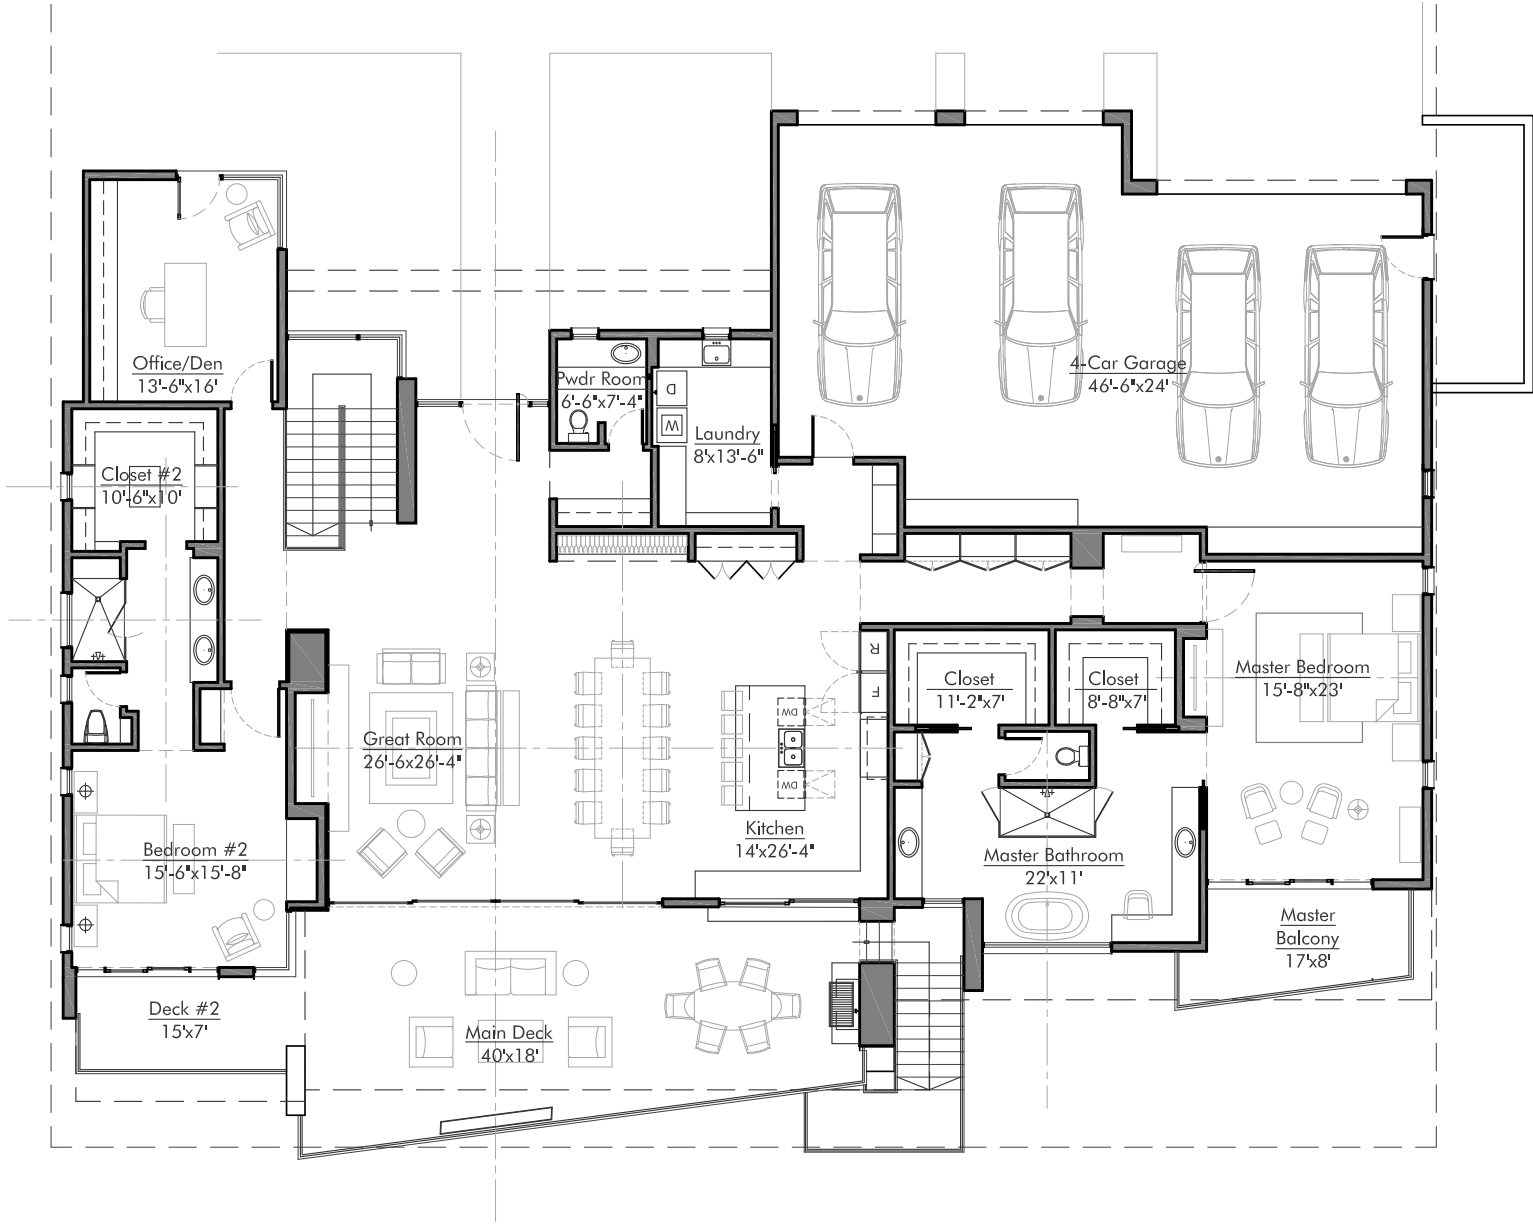

THE MITCHELL

5,750 Square Feet | 4 Bed | 6 Bath | 4-car Garage

MAIN LEVEL FLOOR PLAN

Square footages are approximate and stated in terms of Gross Square Feet. All prices, incentives, locations, descriptions, options, and terms are subject to change without notice. This information is not intended to constitute an offer or solicitation.

THE MITCHELL

5,750 Square Feet | 4 Bed | 6 Bath | 4-car Garage

LOWER LEVEL FLOOR PLAN

Square footages are approximate and stated in terms of Gross Square Feet. All prices, incentives, locations, descriptions, options, and terms are subject to change without notice. This information is not intended to constitute an offer or solicitation.