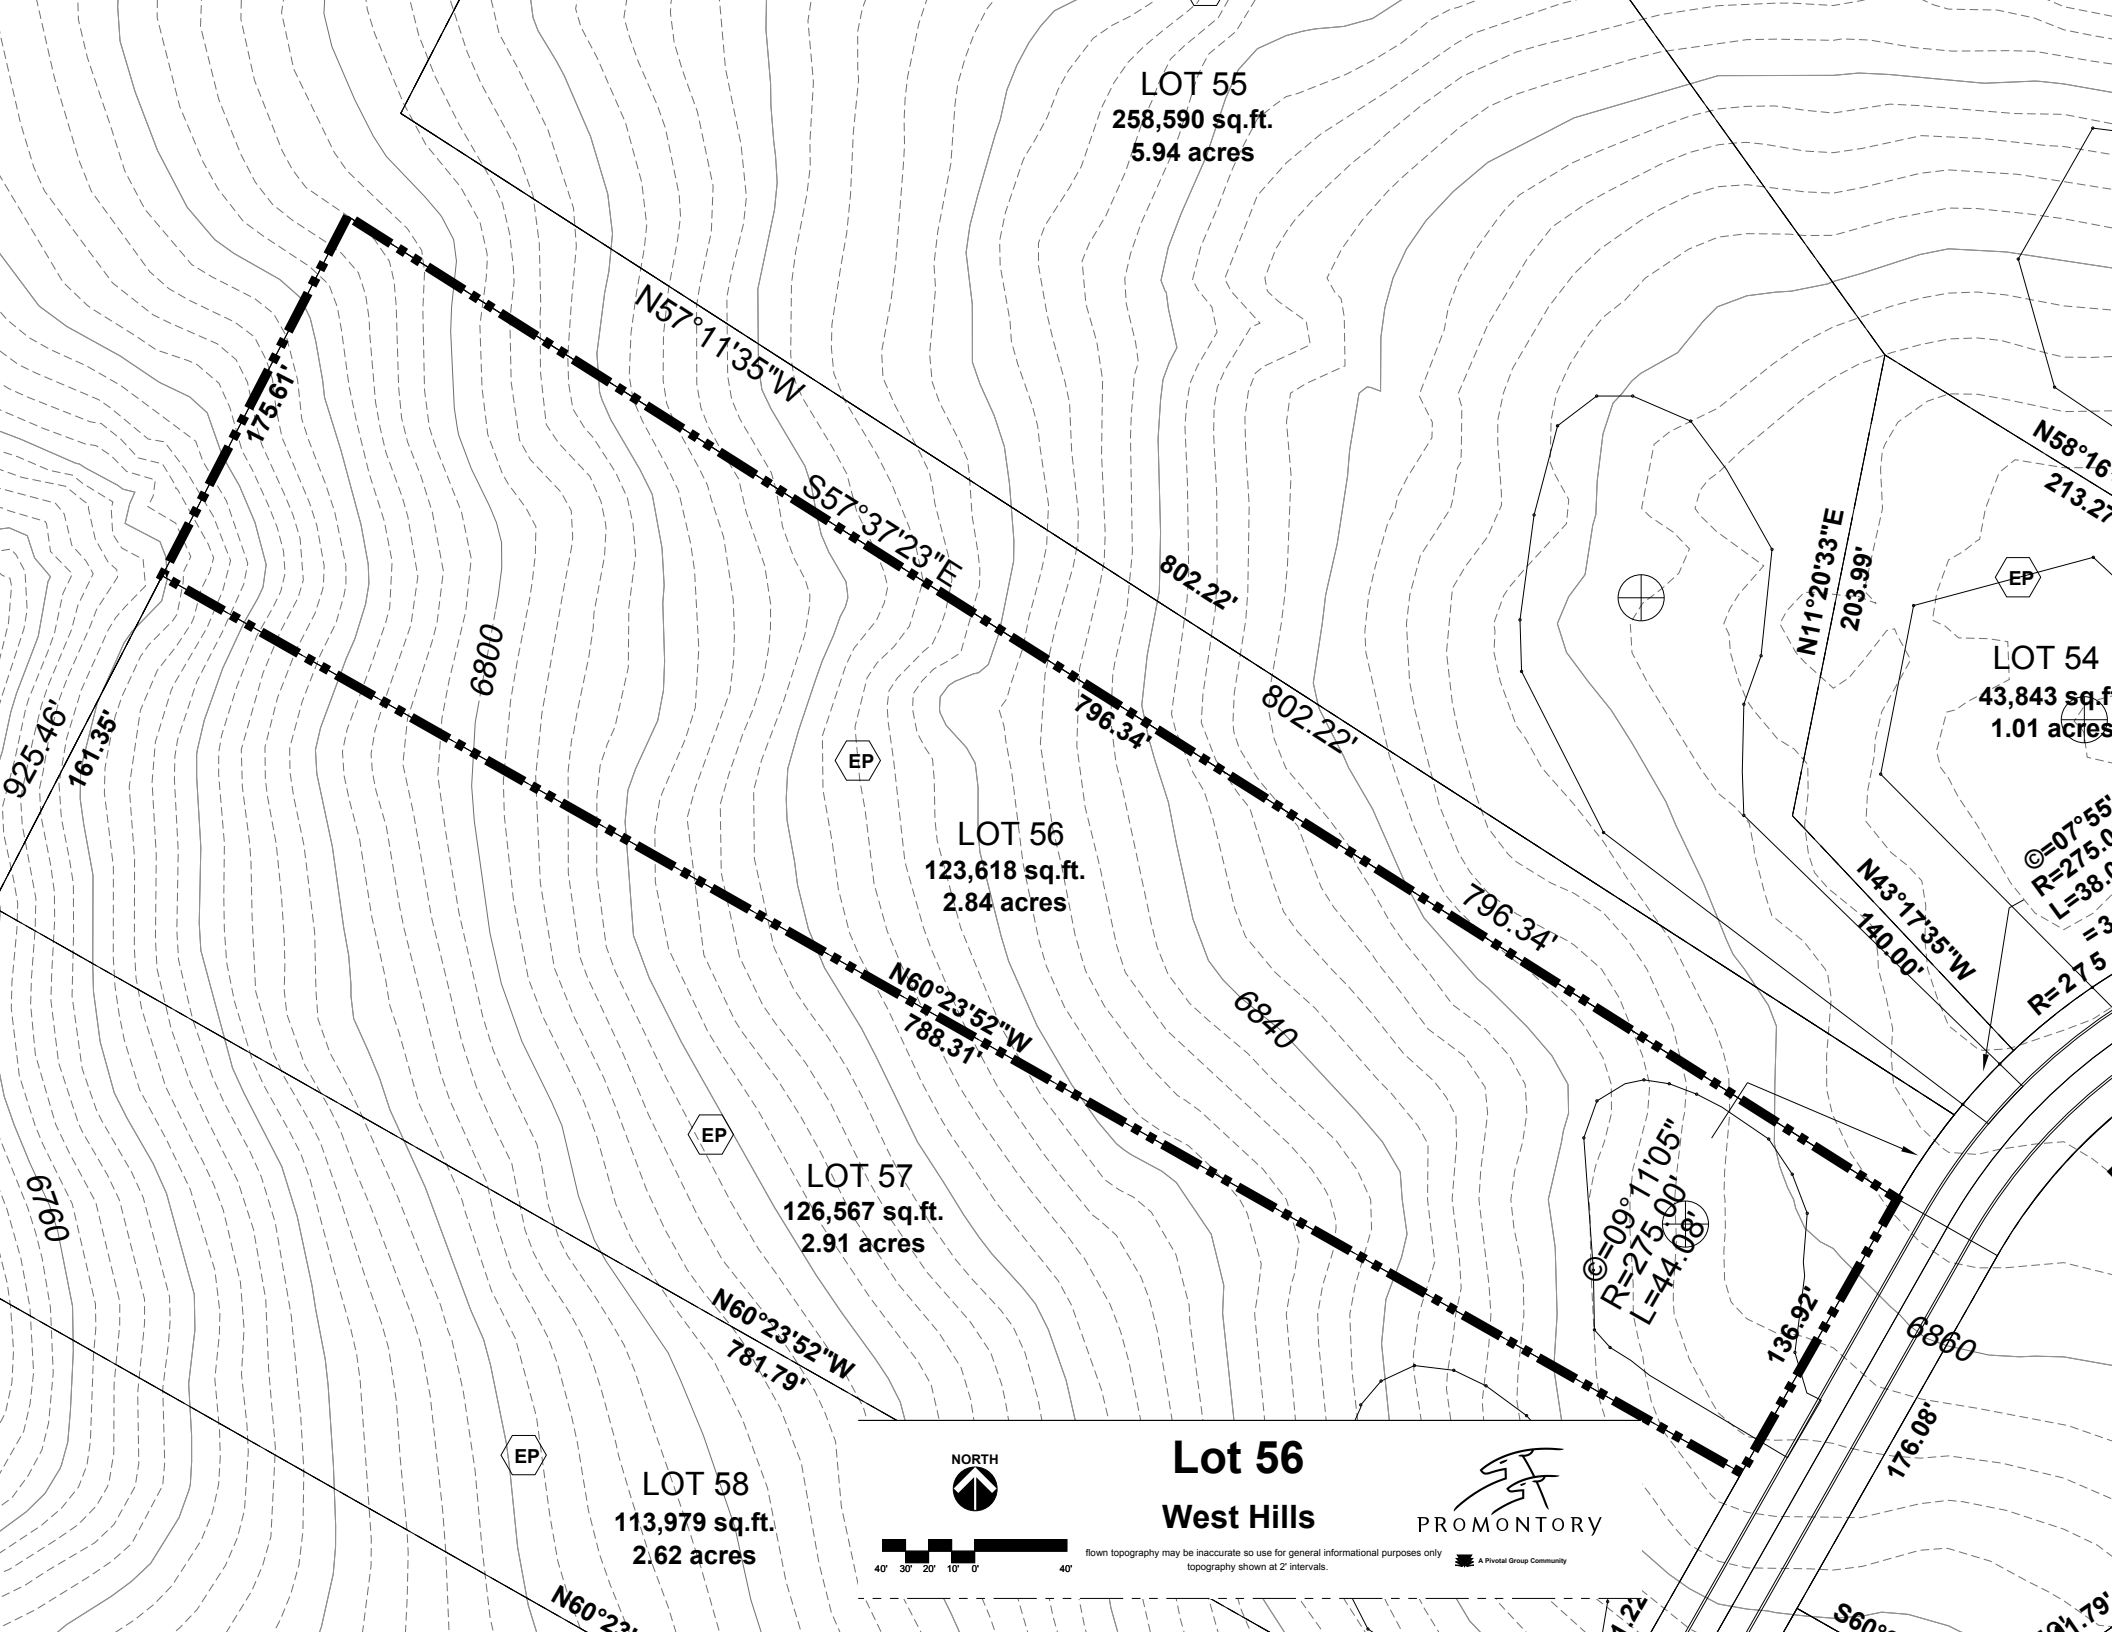

LOT 55
258,590 sq.ft.
5.94 acres

LOT 54
43,843 sq.ft.
1.01 acres

LOT 56
123,618 sq.ft.
2.84 acres

LOT 57
126,567 sq.ft.
2.91 acres

LOT 58
113,979 sq.ft.
2.62 acres

Lot 56
West Hills

A Pivotal Group Community