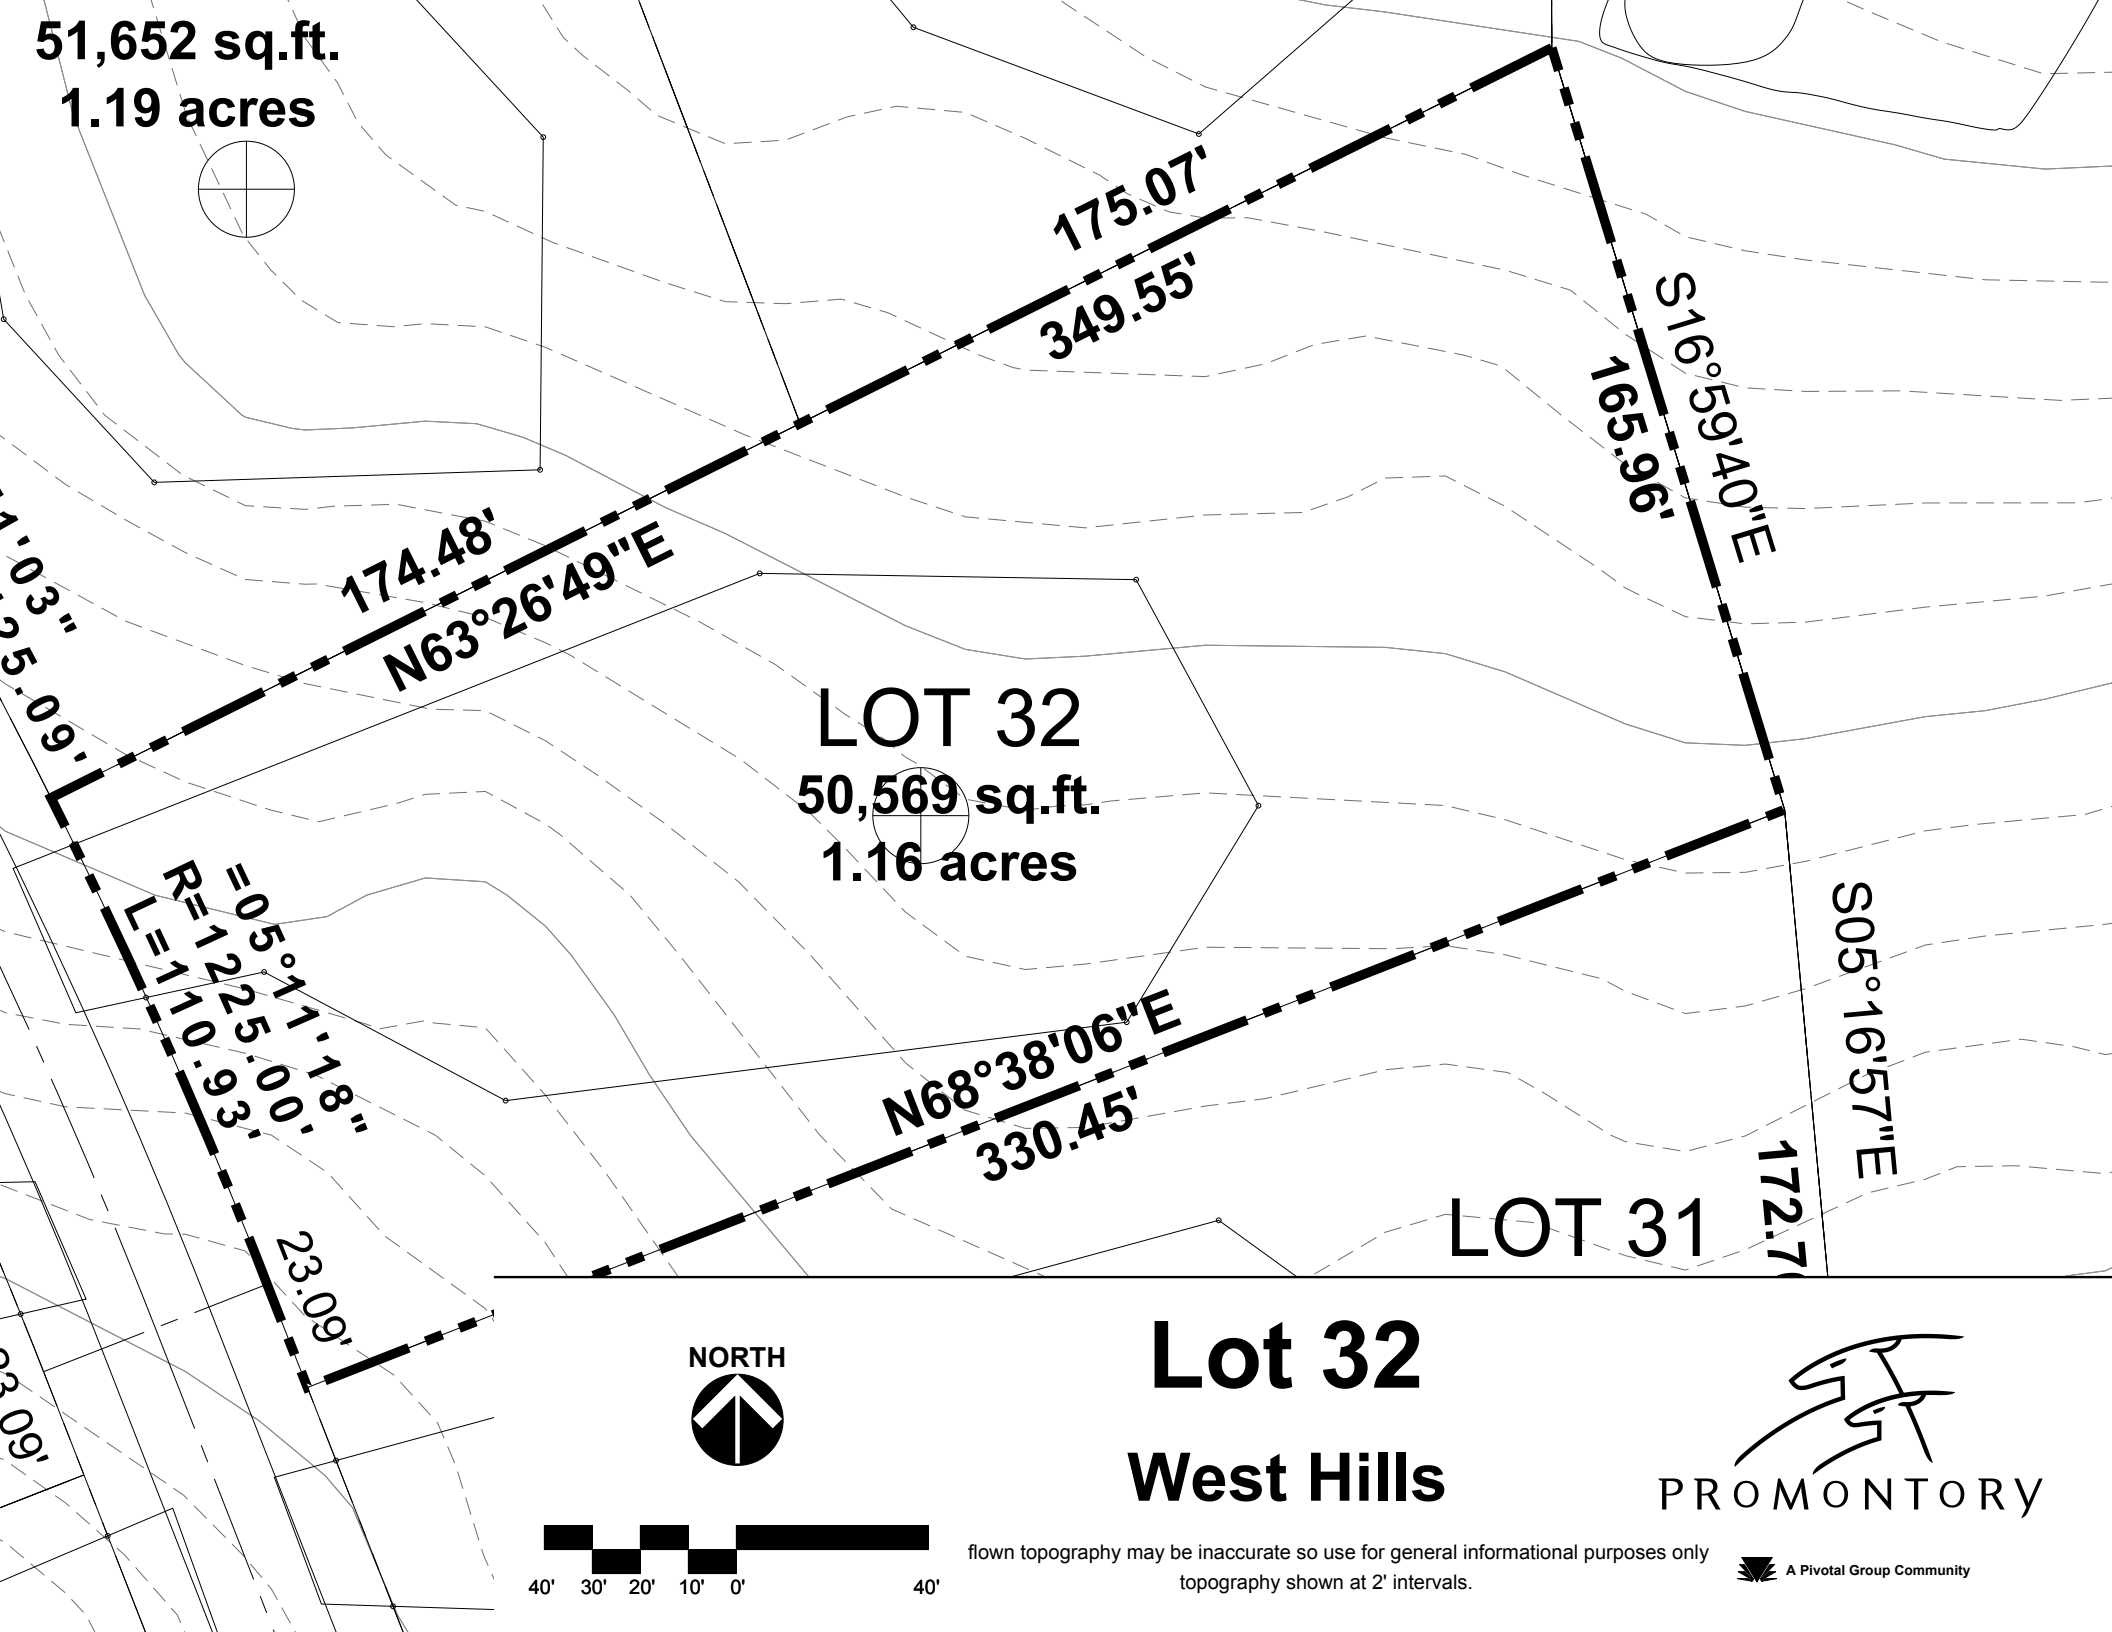

51,652 sq.ft.  
1.19 acres

**LOT 32**  
50,569 sq.ft.  
1.16 acres

**LOT 31**

# Lot 32

## West Hills

shown topography may be inaccurate so use for general informational purposes only  
topography shown at 2' intervals.

 A Pivotal Group Community