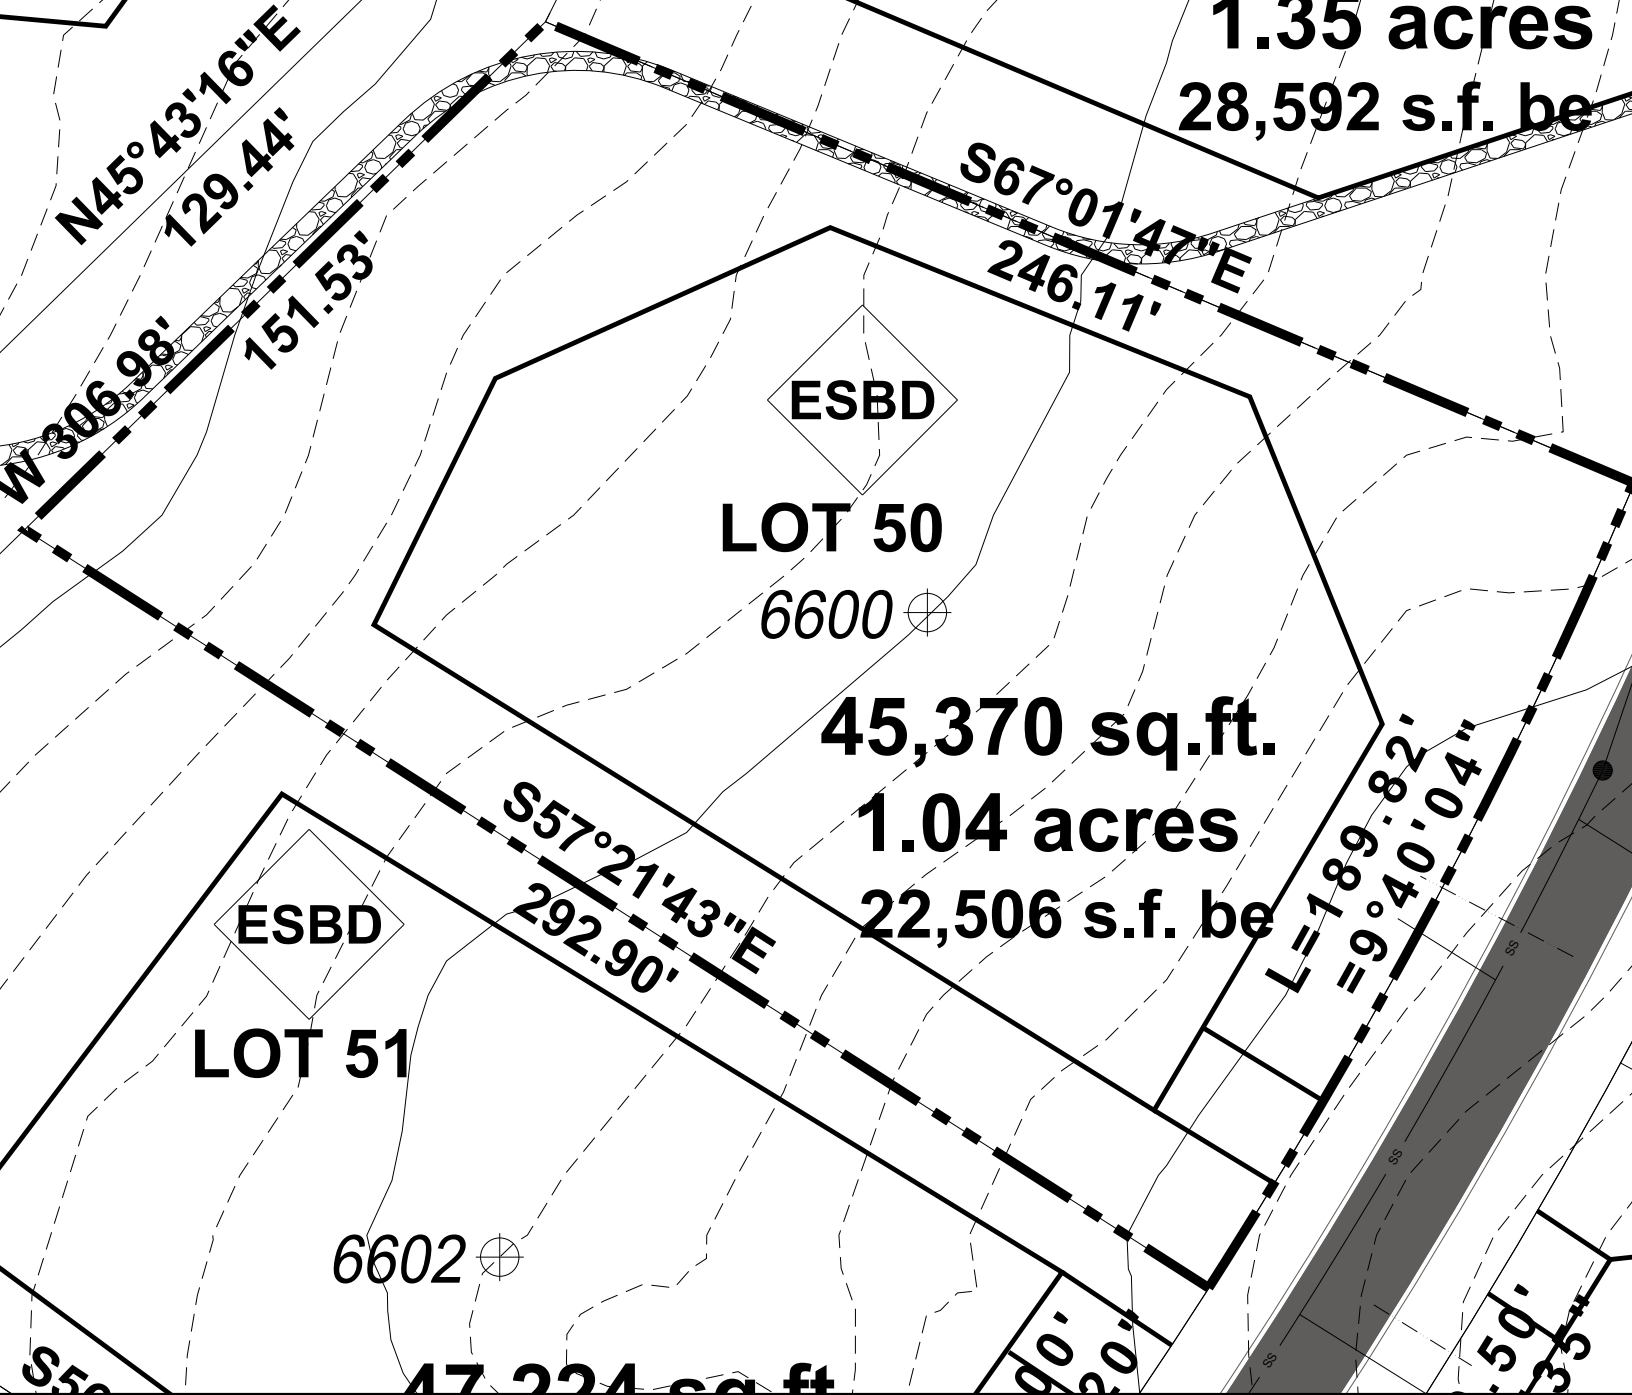

LOT 46
599 sq.ft.
12 acres
68 s.f. be

6602 ⊕
58,673 sq.ft.
1.35 acres
28,592 s.f. be

LOT 50
6600 ⊕

45,370 sq.ft.
1.04 acres
22,506 s.f. be

LOT 51
6602 ⊕

Lot 50

The Palisades

flown topography may be inaccurate so use for general informational purposes only
topography shown at 2' intervals.