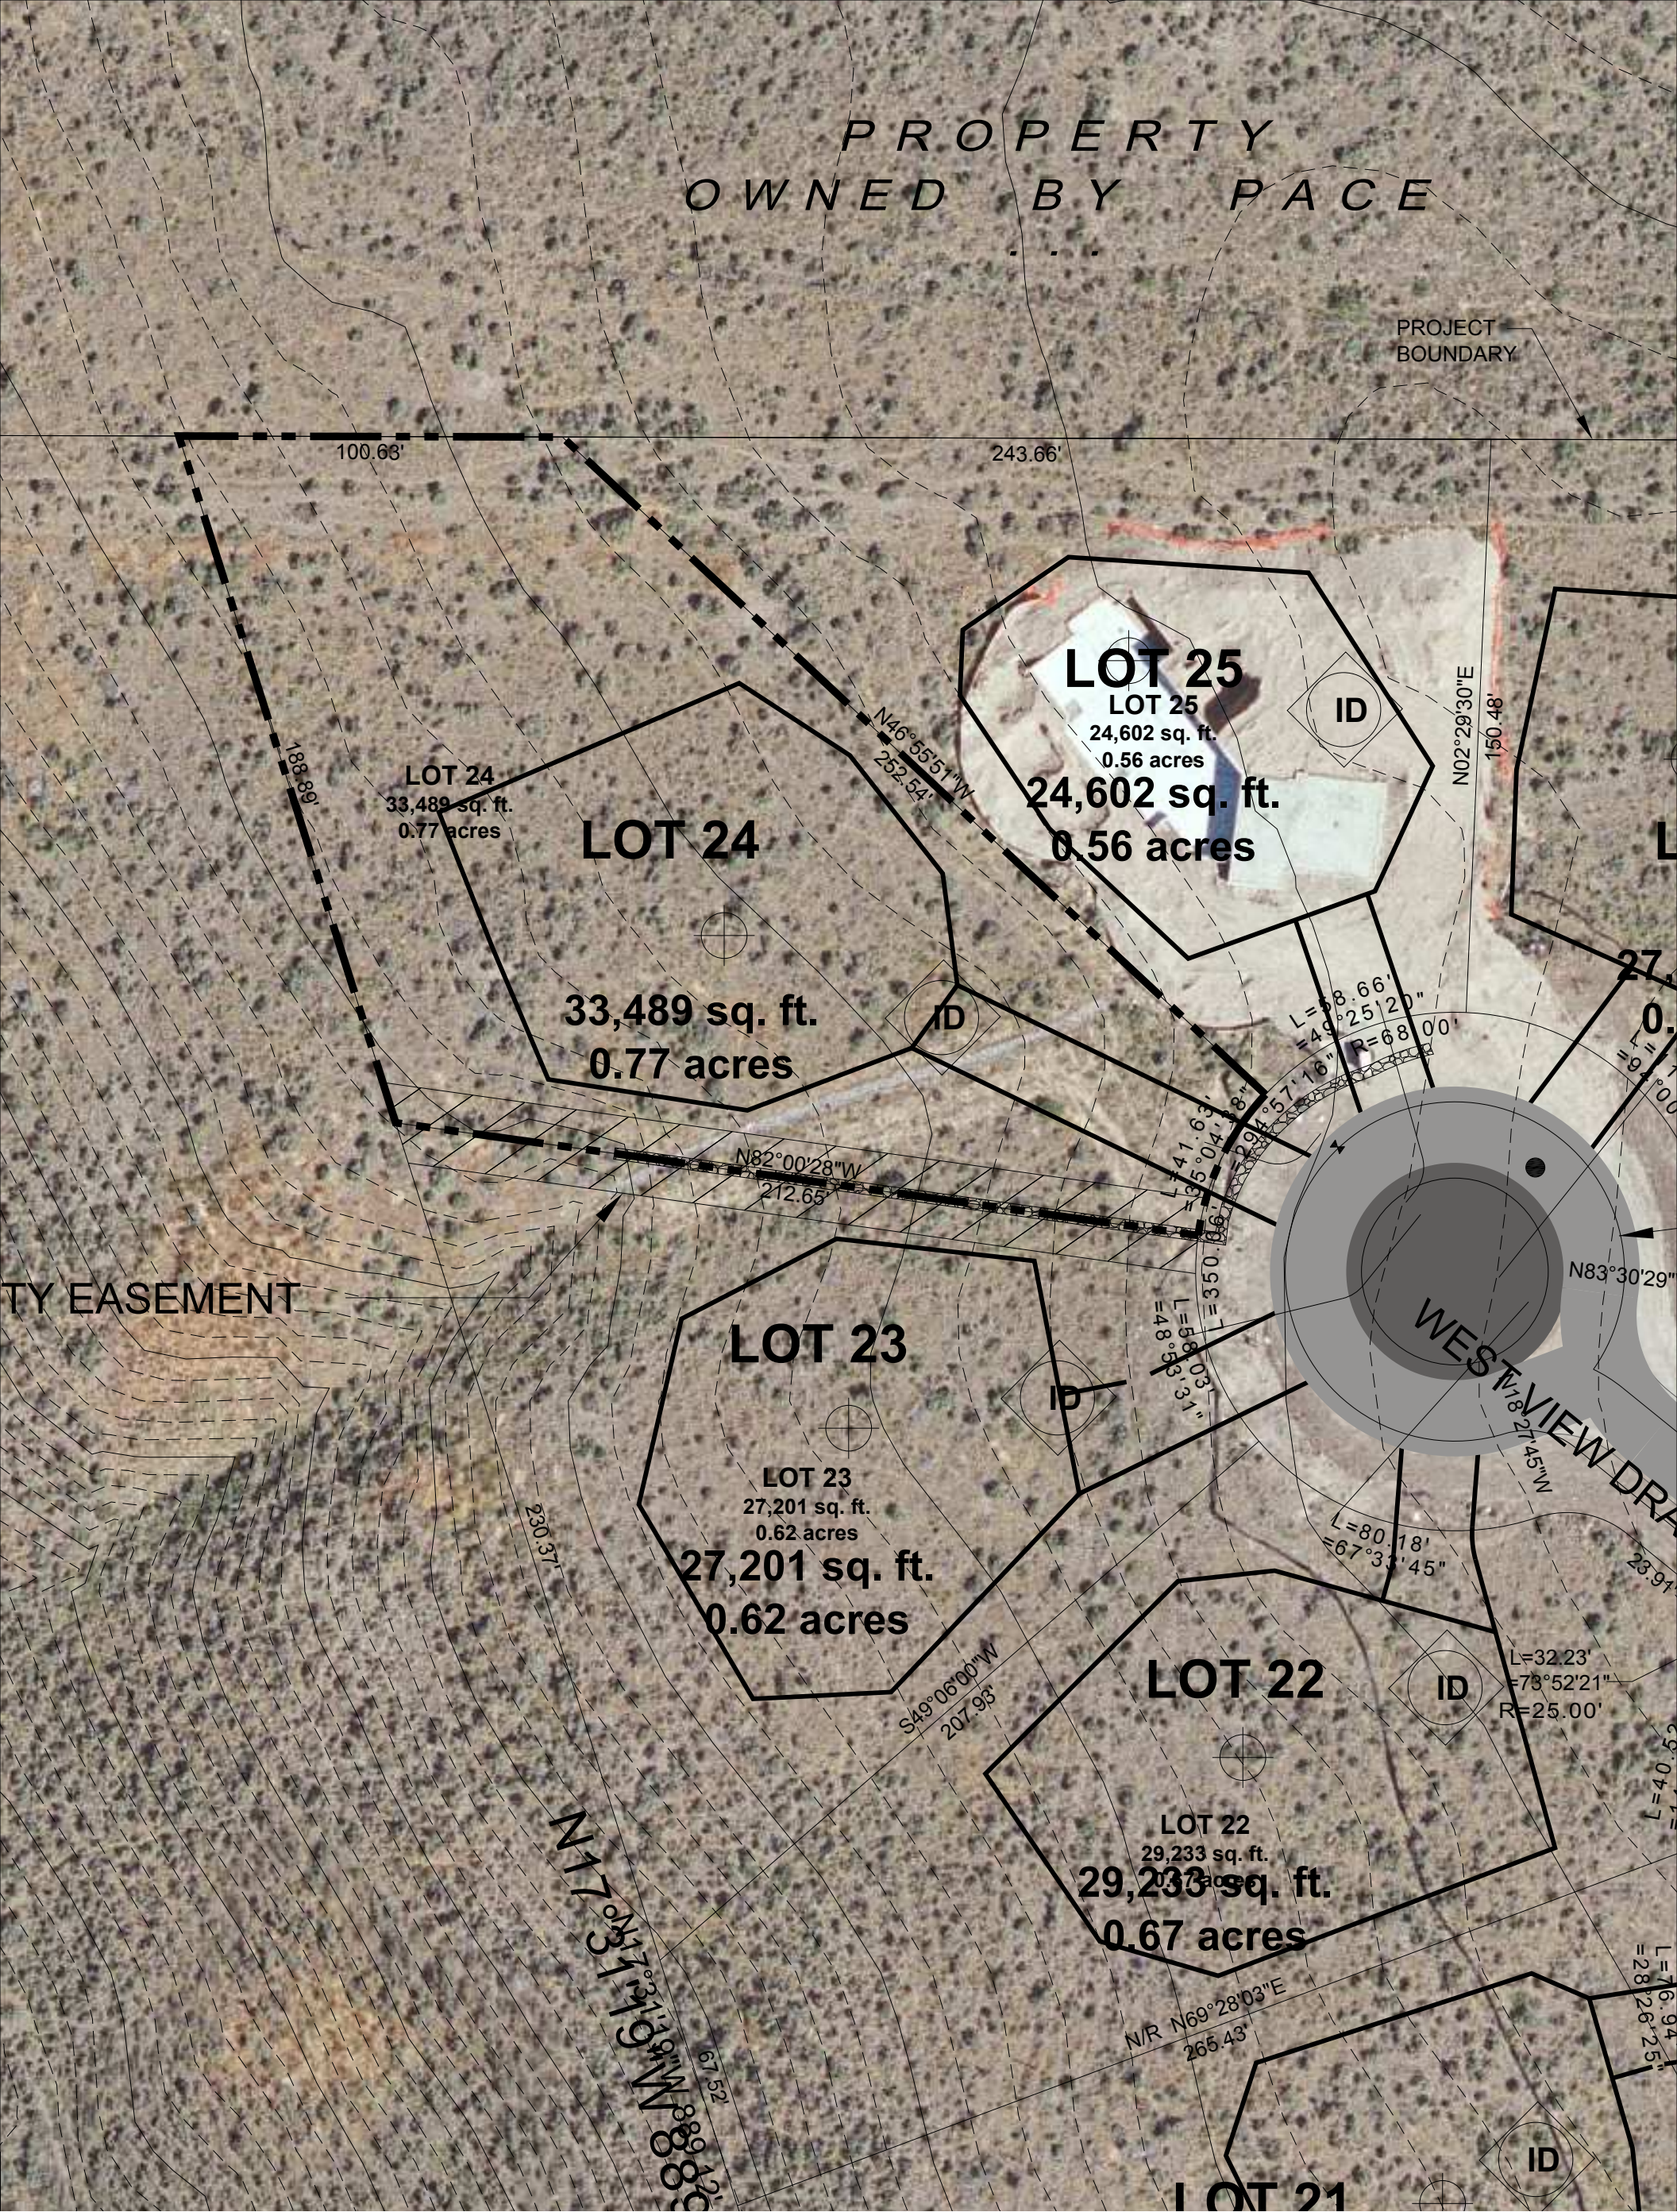

PROPERTY OWNED BY PACE

PROJECT BOUNDARY

# Lot 24 THE HOMESTEADS