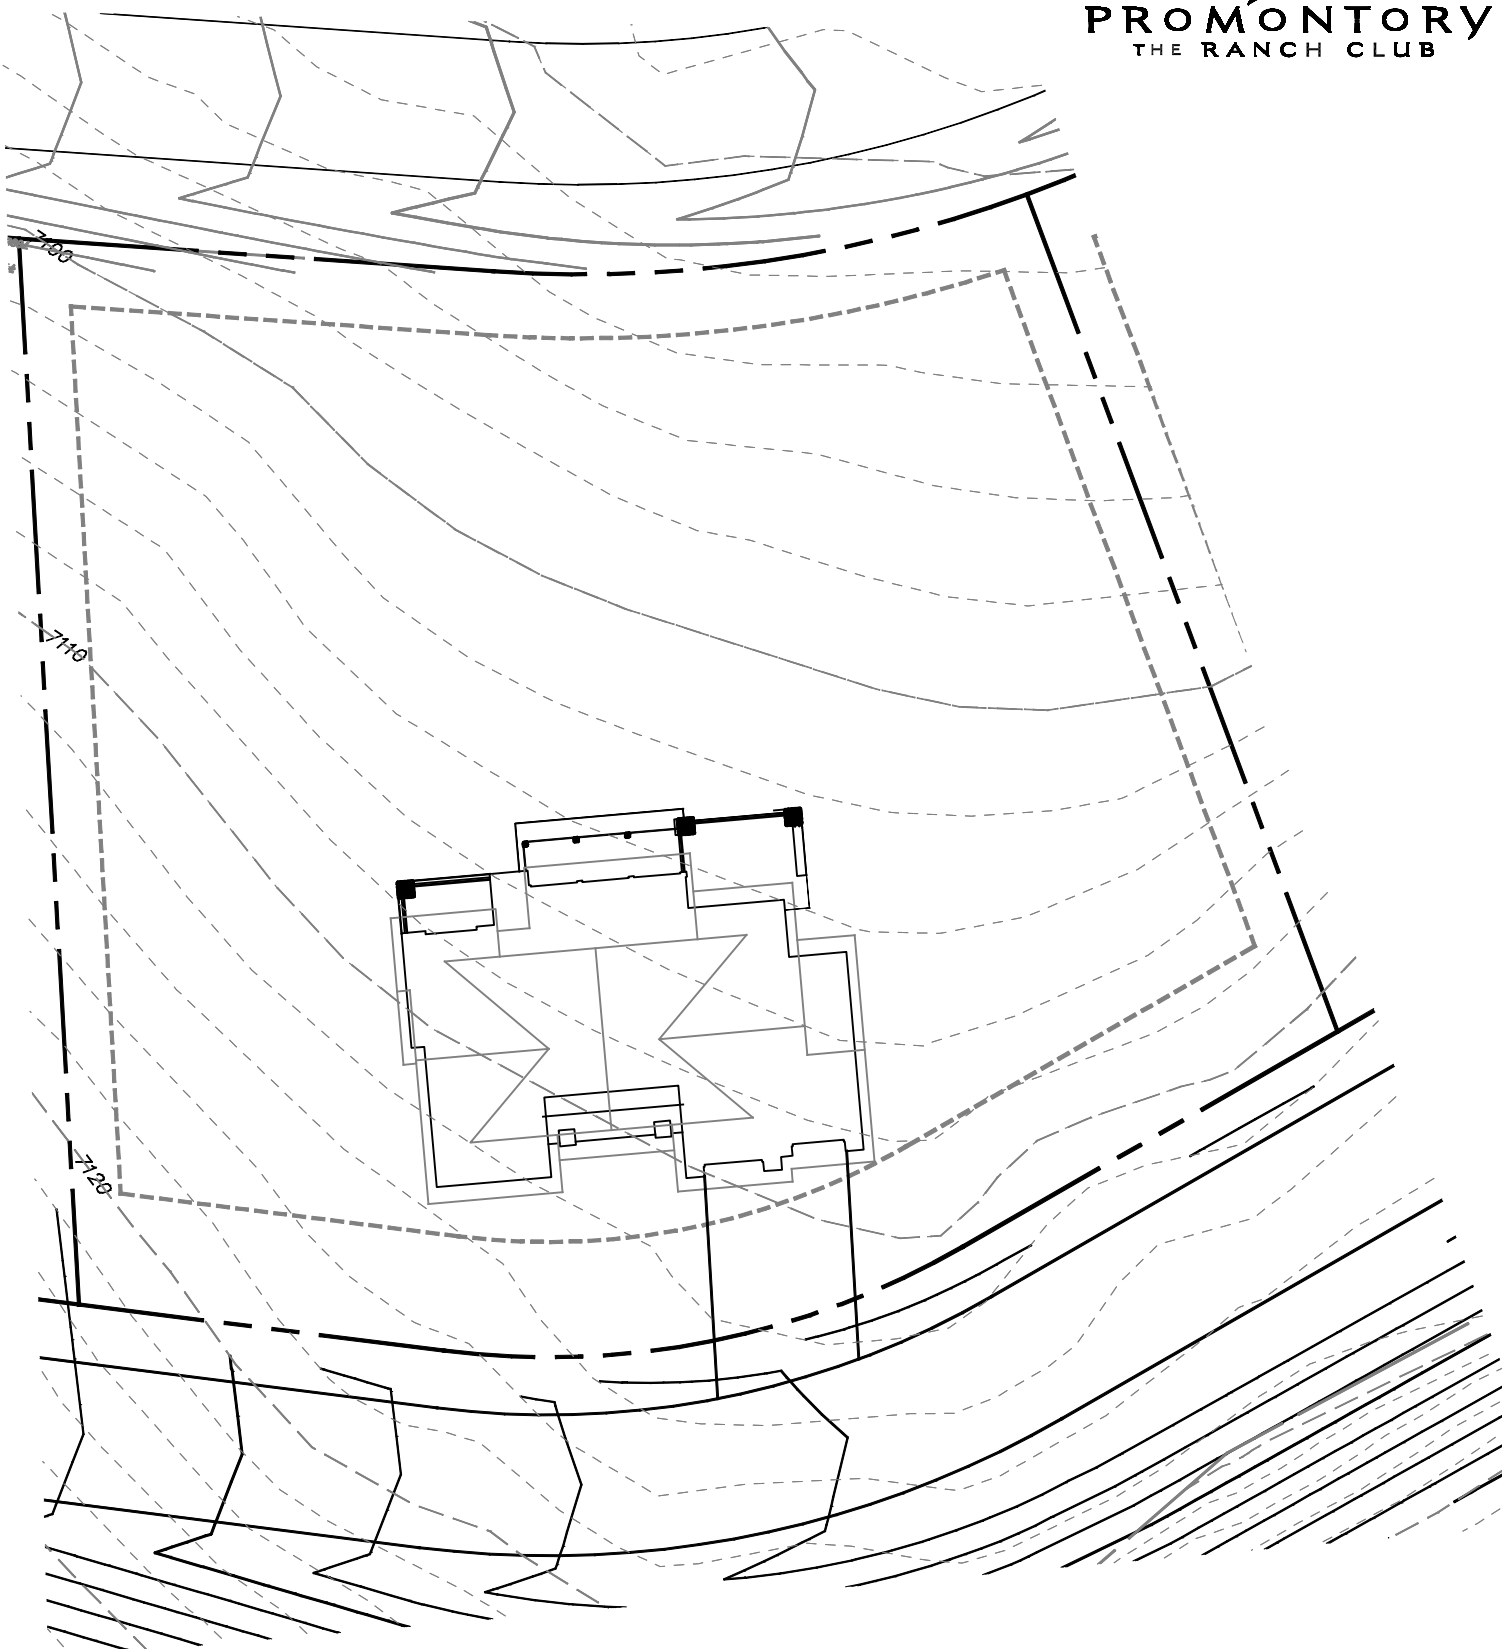

THE DYE COURSE CABINS

file name: DCC LOT EXIBITS.dwg | plot date: May 16, 2007 | plotted by: KMulholland
path: C:\01_MDS\01_Eng\04_Design\DCC\Site Plans\

LOT INFORMATION

LOT NO: 22
LOT ADDRESS: 9320 DYE CABINS DRIVE
LOT SIZE: 29,322 sq.ft.
BUILDING TYPE: DIXON-1B

NORTH
SCALE 1"=30'
ISSUE DATE: MAY 14, 2007