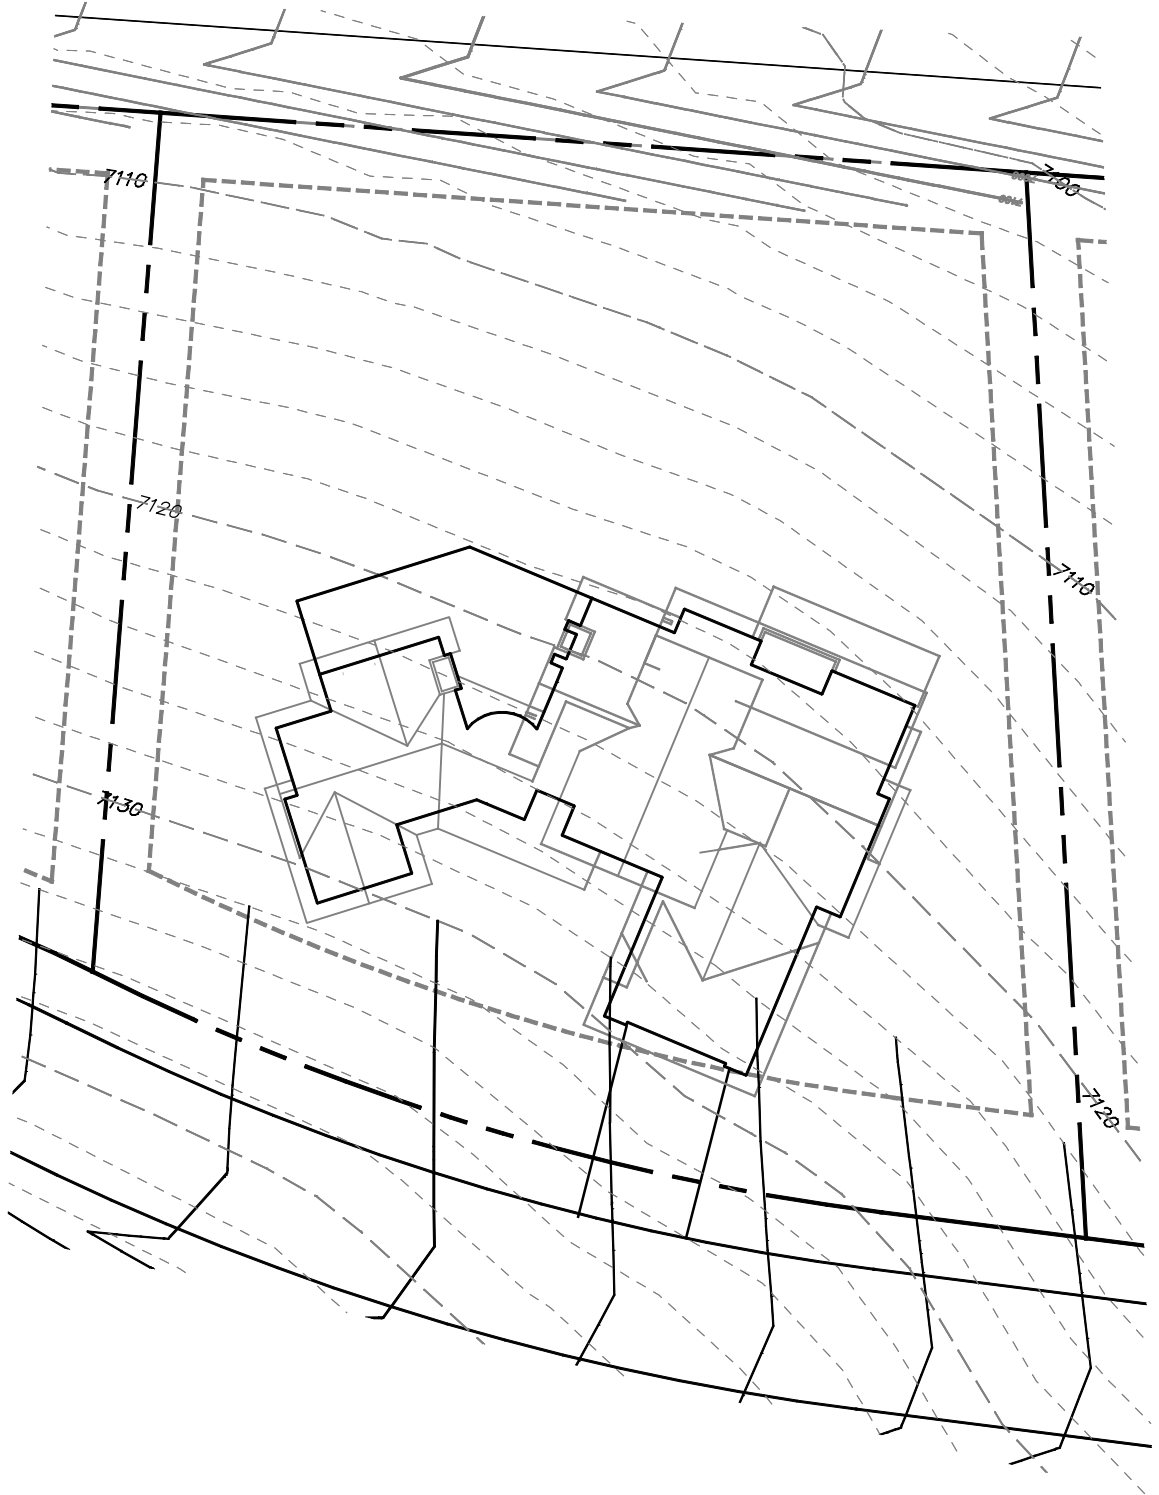

# THE DYE COURSE CABINS

file name: DCC LOT EXIBITS.dwg | plot date: May 16, 2007 | plotted by: KMulholland  
path: C:\01\_MDS\01\_Eng\101\_CSE\04\_Design\DCC\Site Plans

## LOT INFORMATION

LOT NO: 21  
LOT ADDRESS: 9358 DYE CABINS DRIVE  
LOT SIZE: 22,676 sq.ft.  
BUILDING TYPE: REMINGTON-3C

NORTH  
SCALE 1"=30'  
ISSUE DATE: MAY 14, 2007