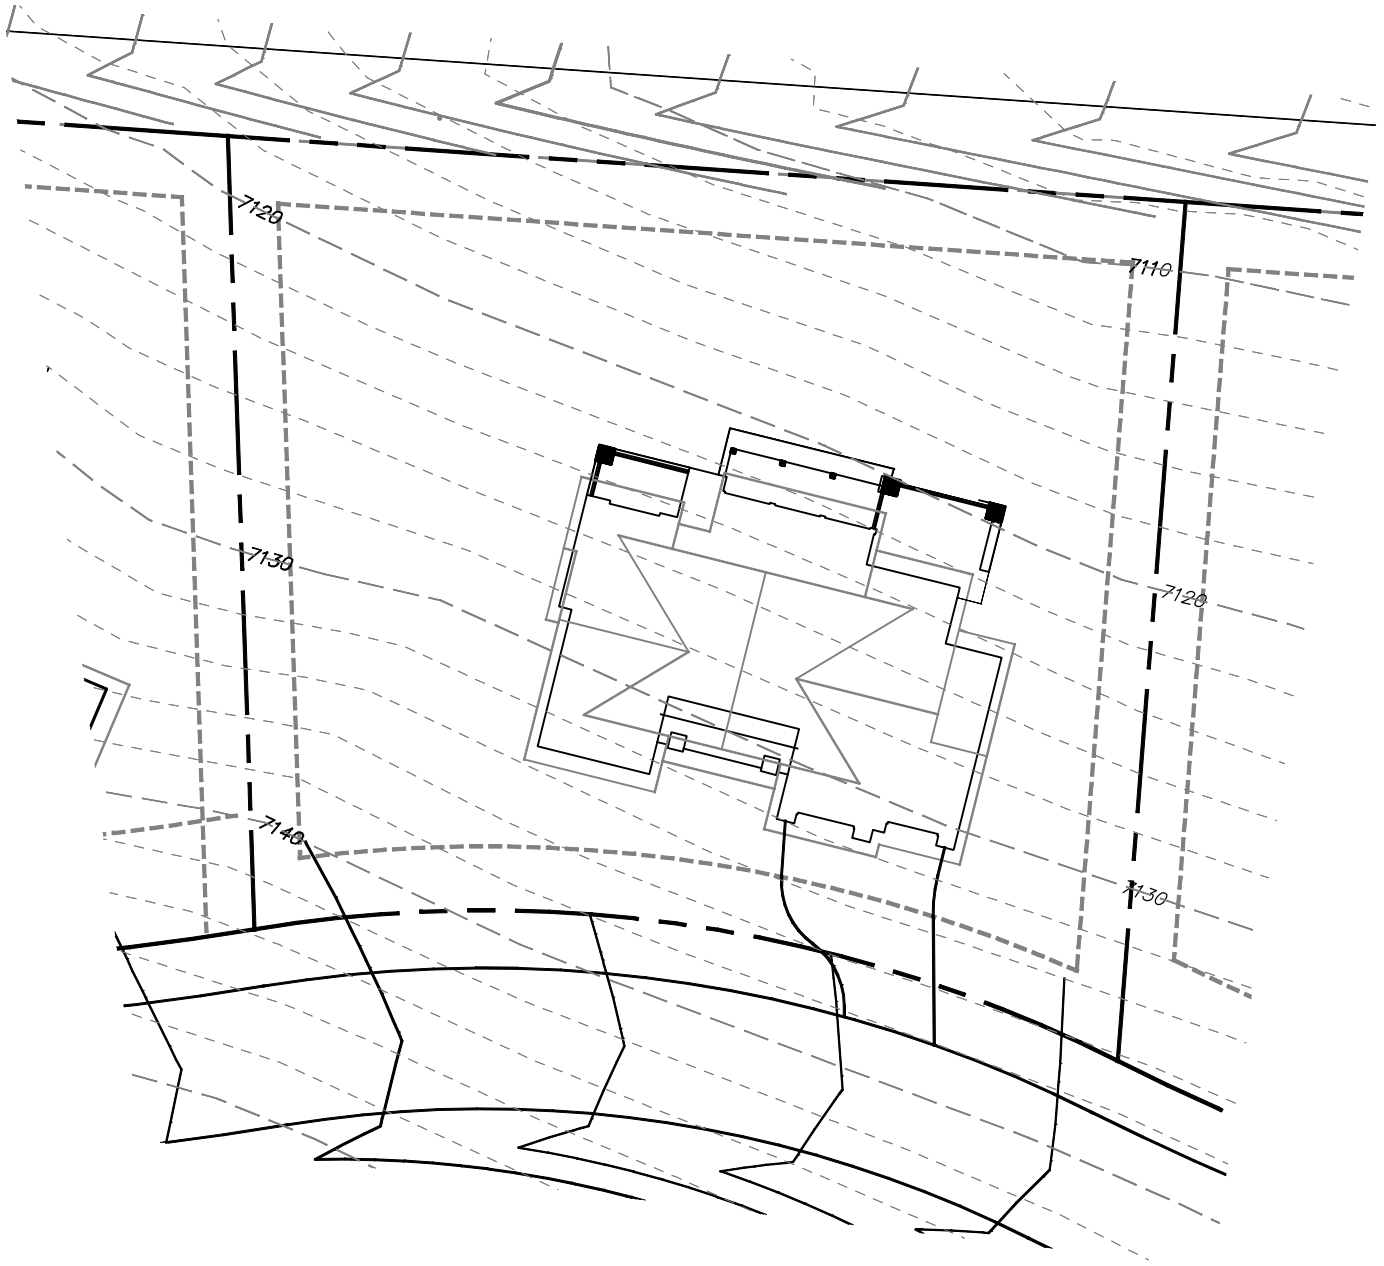

THE DYE COURSE CABINS

file name: DCC LOT EXIBITS.dwg | plot date: May 16, 2007 | plotted by: KMulholland
path: C:\01_MDS\01_Eng\101_CSE\04_Design\DCC\Site Plans\

LOT INFORMATION

LOT NO: 20
LOT ADDRESS: 9388 DYE CABINS DRIVE
LOT SIZE: 17,419 sq.ft.
BUILDING TYPE: DIXON-1B

NORTH
SCALE 1"=30'
ISSUE DATE: MAY 14, 2007