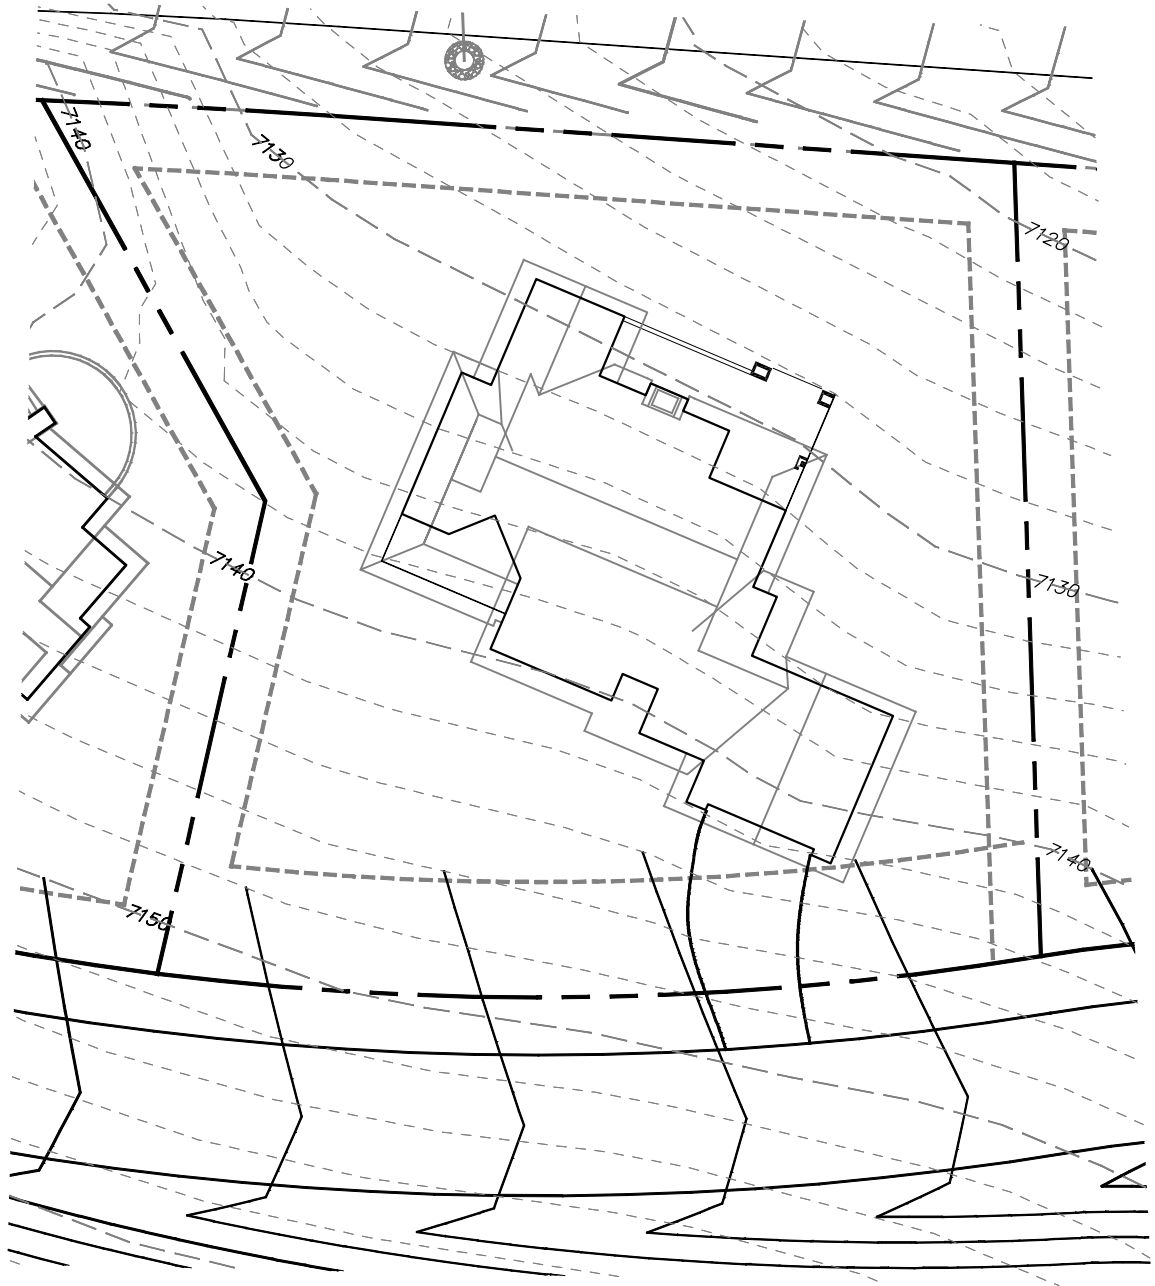

THE DYE COURSE CABINS

file name: DCC LOT EXIBITS.dwg | plot date: May 16, 2007 | plotted by: KMulholland
path: C:\01_MDS\01_Eng\101_CSE\04_Design\DCC\Site Plans

LOT INFORMATION

LOT NO: 19
LOT ADDRESS: 9416 DYE CABINS DRIVE
LOT SIZE: 17,518 sq.ft.
BUILDING TYPE: RUSSELL-2C

NORTH
SCALE 1"=30'
ISSUE DATE: MAY 14, 2007