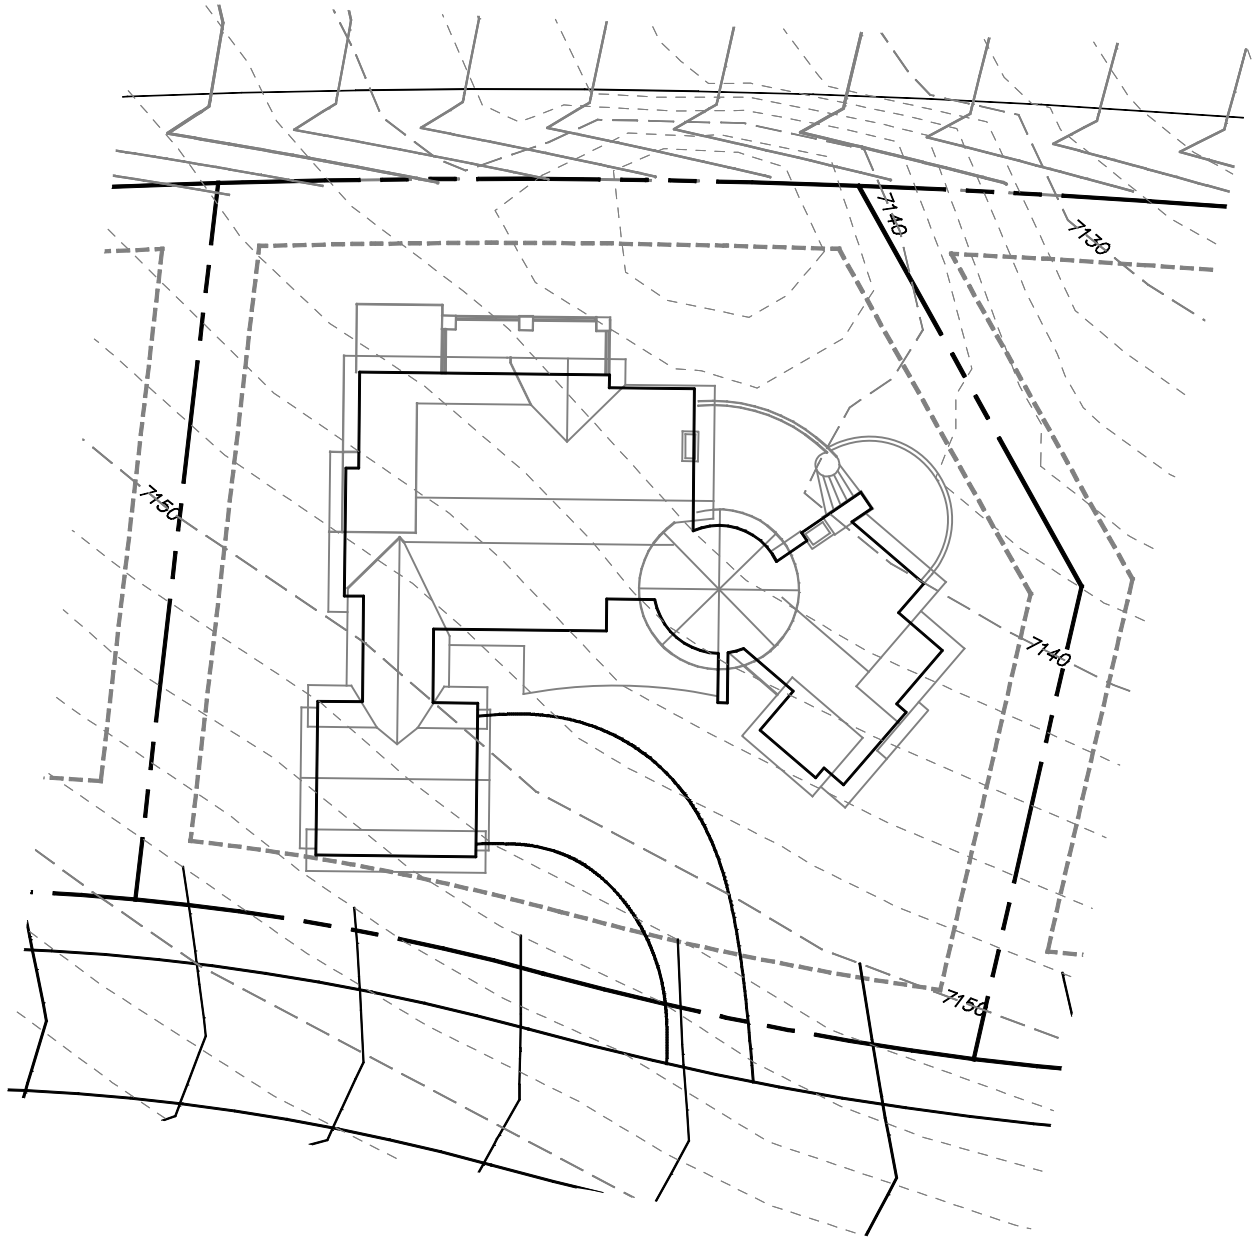

# THE DYE COURSE CABINS

## LOT INFORMATION

LOT NO:18

LOT ADDRESS: 9444 DYE CABINS DRIVE

LOT SIZE: 16,137 sq.ft.

BUILDING TYPE: REMINGTON-3AS

NORTH  
SCALE 1"=30'  
ISSUE DATE: MAY 14, 2007

file name: DCC LOT EXIBITS.dwg | plot date: May 16, 2007 | plotted by: KMulholland  
path: C:\01\_MDS\01\_Eng\101\_CSE\04\_Design\DCC\Site Plans