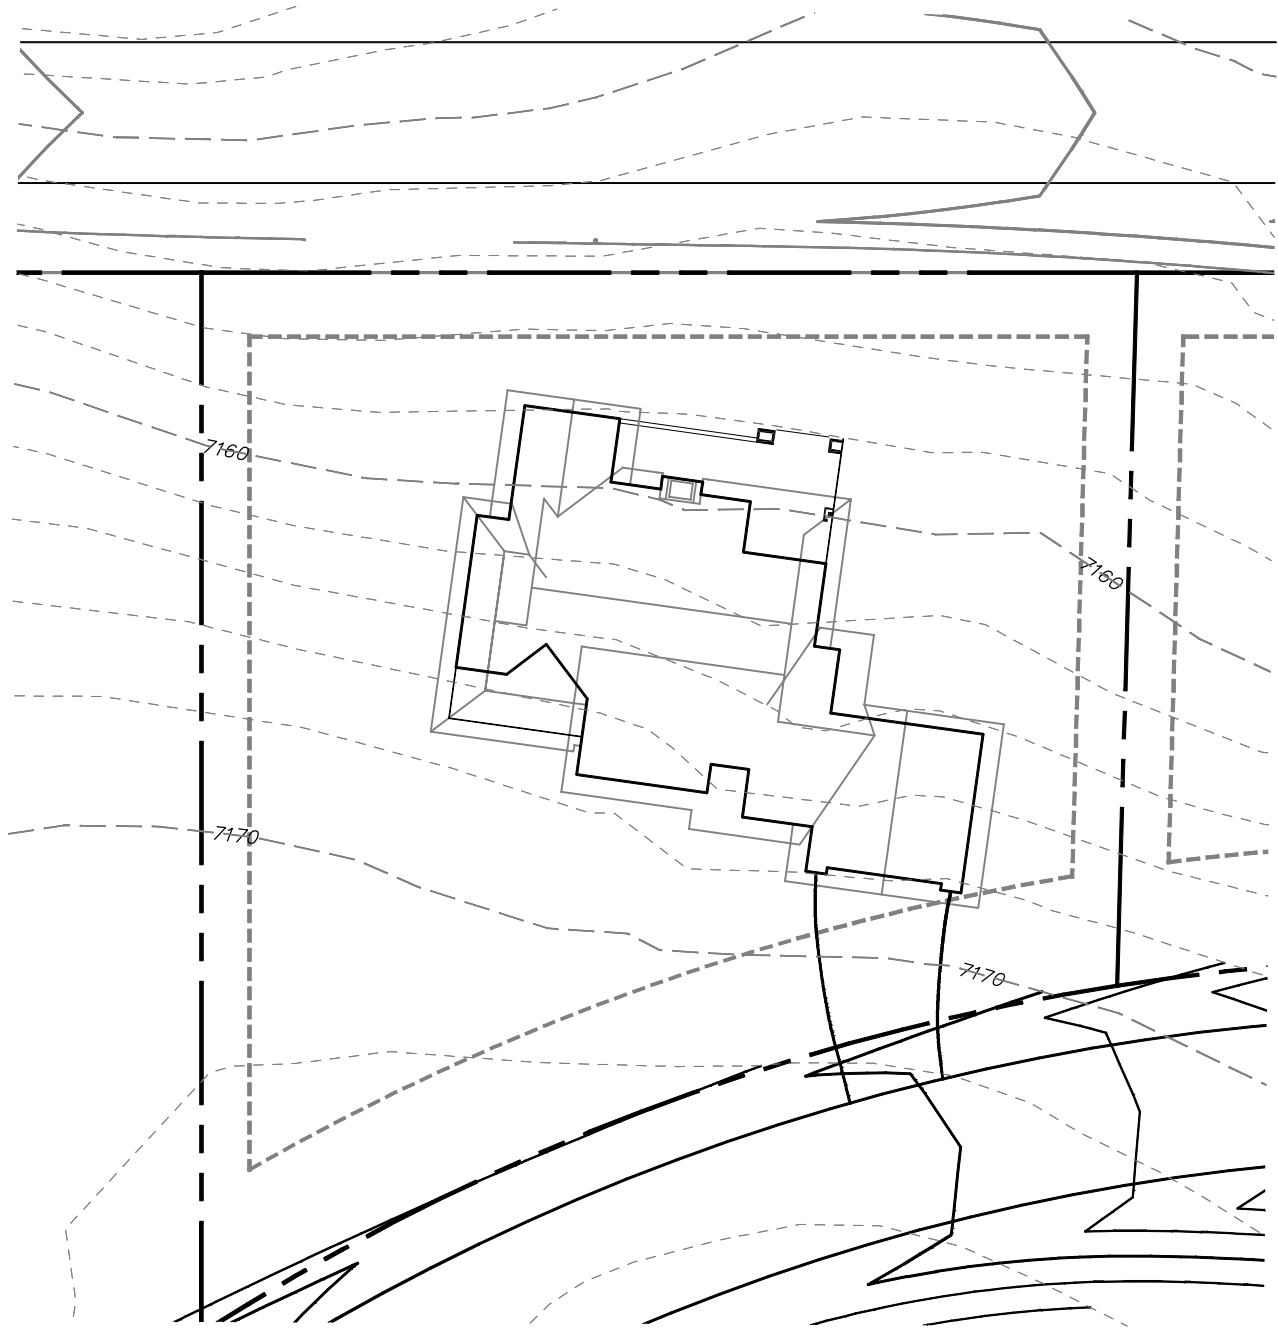

# THE DYE COURSE CABINS

file name: DCC LOT EXIBITS.dwg | plot date: May 16, 2007 | plotted by: KMulholland  
path: C:\01\_MDS\01\_Eng\101\_CSE\04\_Design\DCC\Site Plans\

## LOT INFORMATION

LOT NO: 16  
LOT ADDRESS: 9492 DYE CABINS DRIVE  
LOT SIZE: 19,181 sq.ft.  
BUILDING TYPE: RUSSELL-2C

NORTH  
SCALE 1"=30'  
ISSUE DATE: MAY 14, 2007