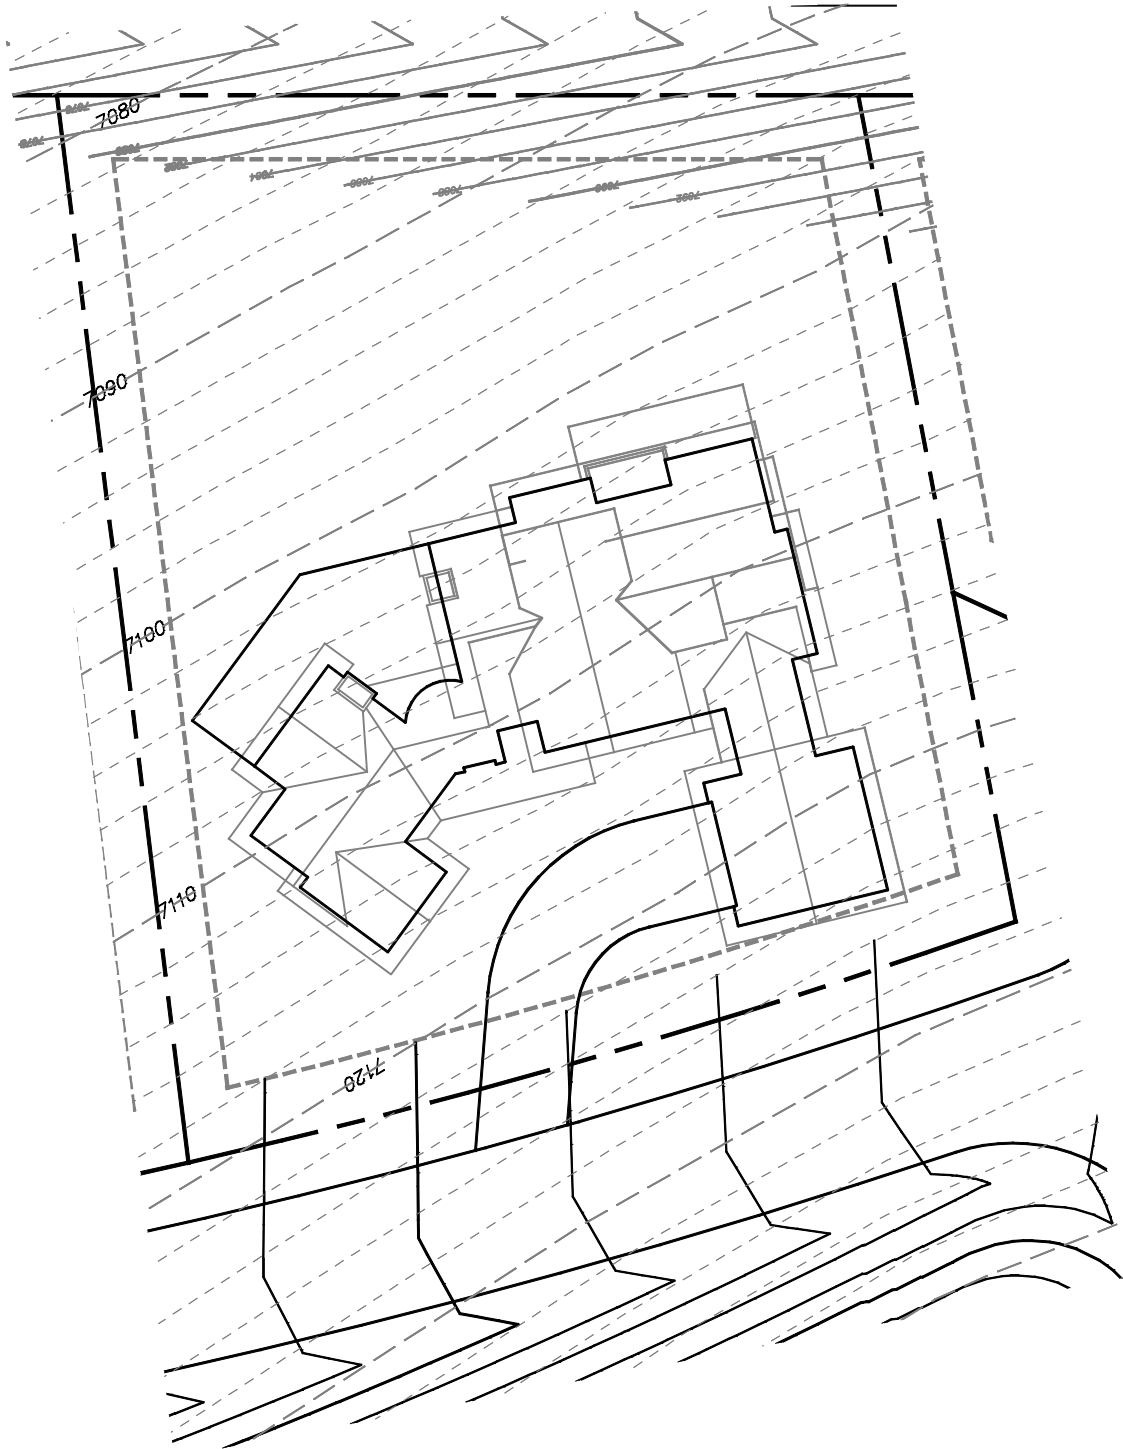

THE DYE COURSE CABINS

file name: DCC LOT EXIBITS.dwg | plot date: May 16, 2007 | plotted by: KMulholland
path: C:\01_MDS\01_Eng\04_Design\DCC\Site Plans

LOT INFORMATION

LOT NO: 14
LOT ADDRESS: 9231 ALICE COURT
LOT SIZE: 19,415 sq.ft.
BUILDING TYPE: REMINGTON-3CS

NORTH
SCALE 1"=30'
ISSUE DATE: MAY 14, 2007