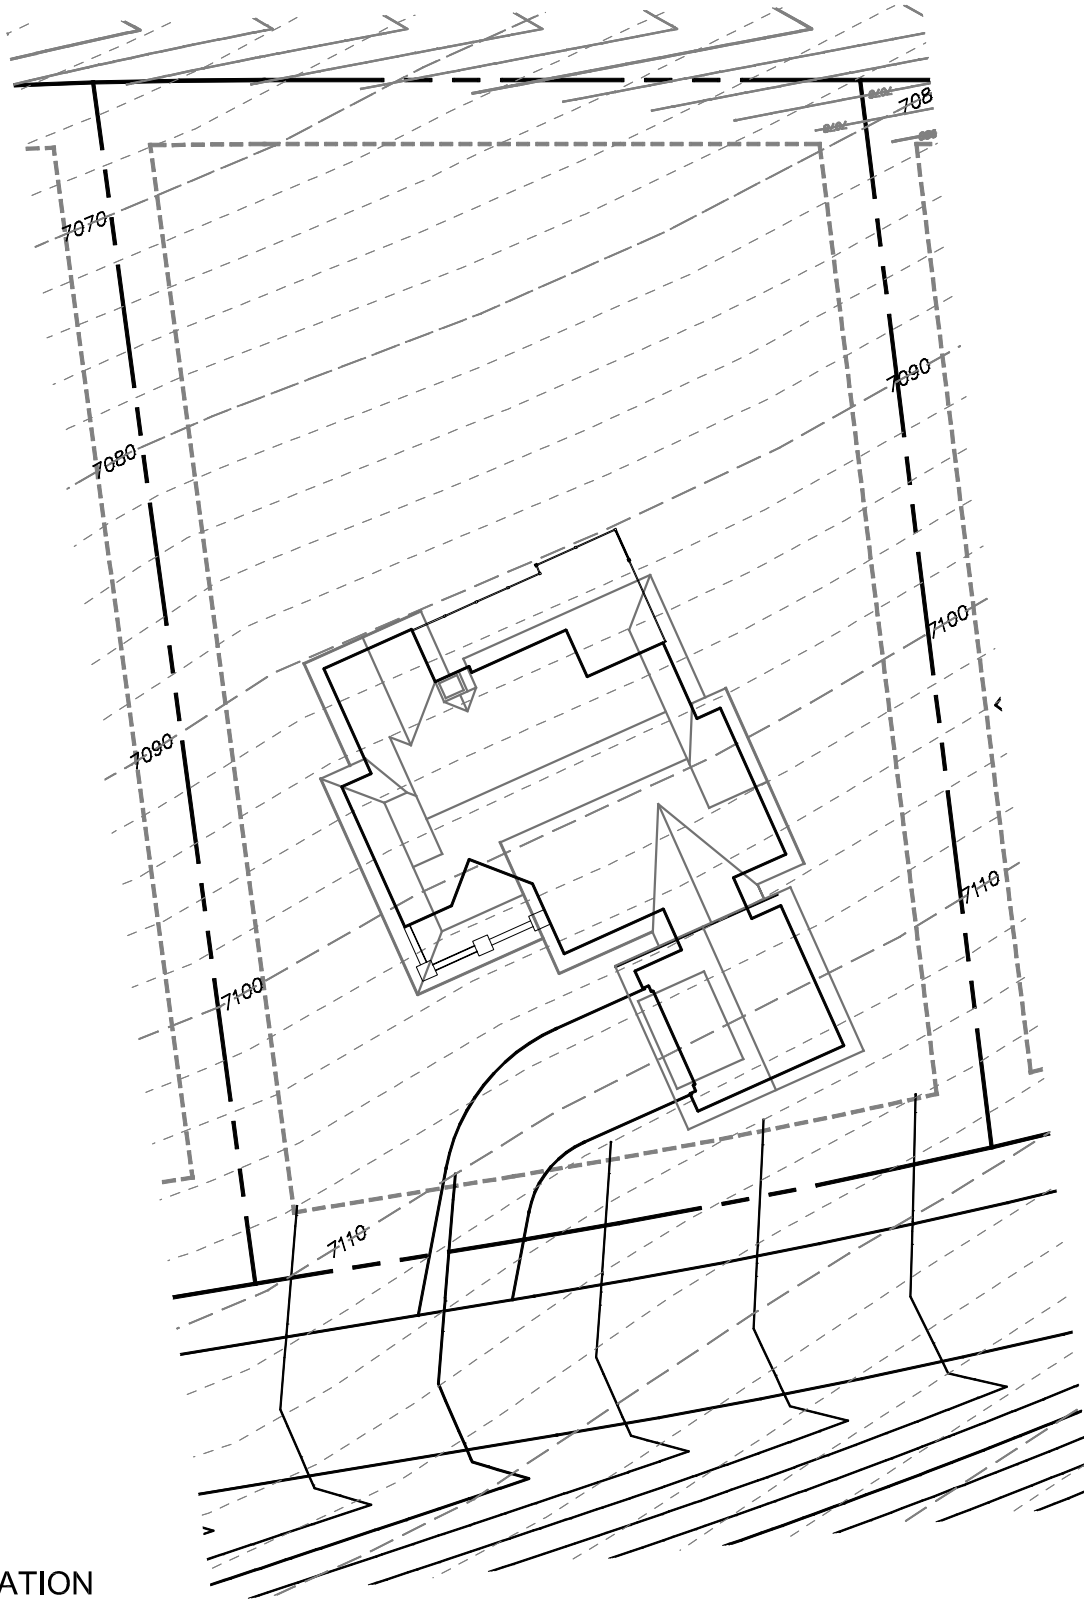

THE DYE COURSE CABINS

LOT INFORMATION

LOT NO: 13
LOT ADDRESS: 9207 ALICE COURT
LOT SIZE: 21,157 sq.ft.
BUILDING TYPE: RUSSELL-2B

NORTH
SCALE 1"=30'
ISSUE DATE: MAY 14, 2007

file name: DCC LOT EXIBITS.dwg | plot date: May 16, 2007 | plotted by: KMulholland
path: C:\01_MDS\01_Eng\101_Design\DCC\Site Plans