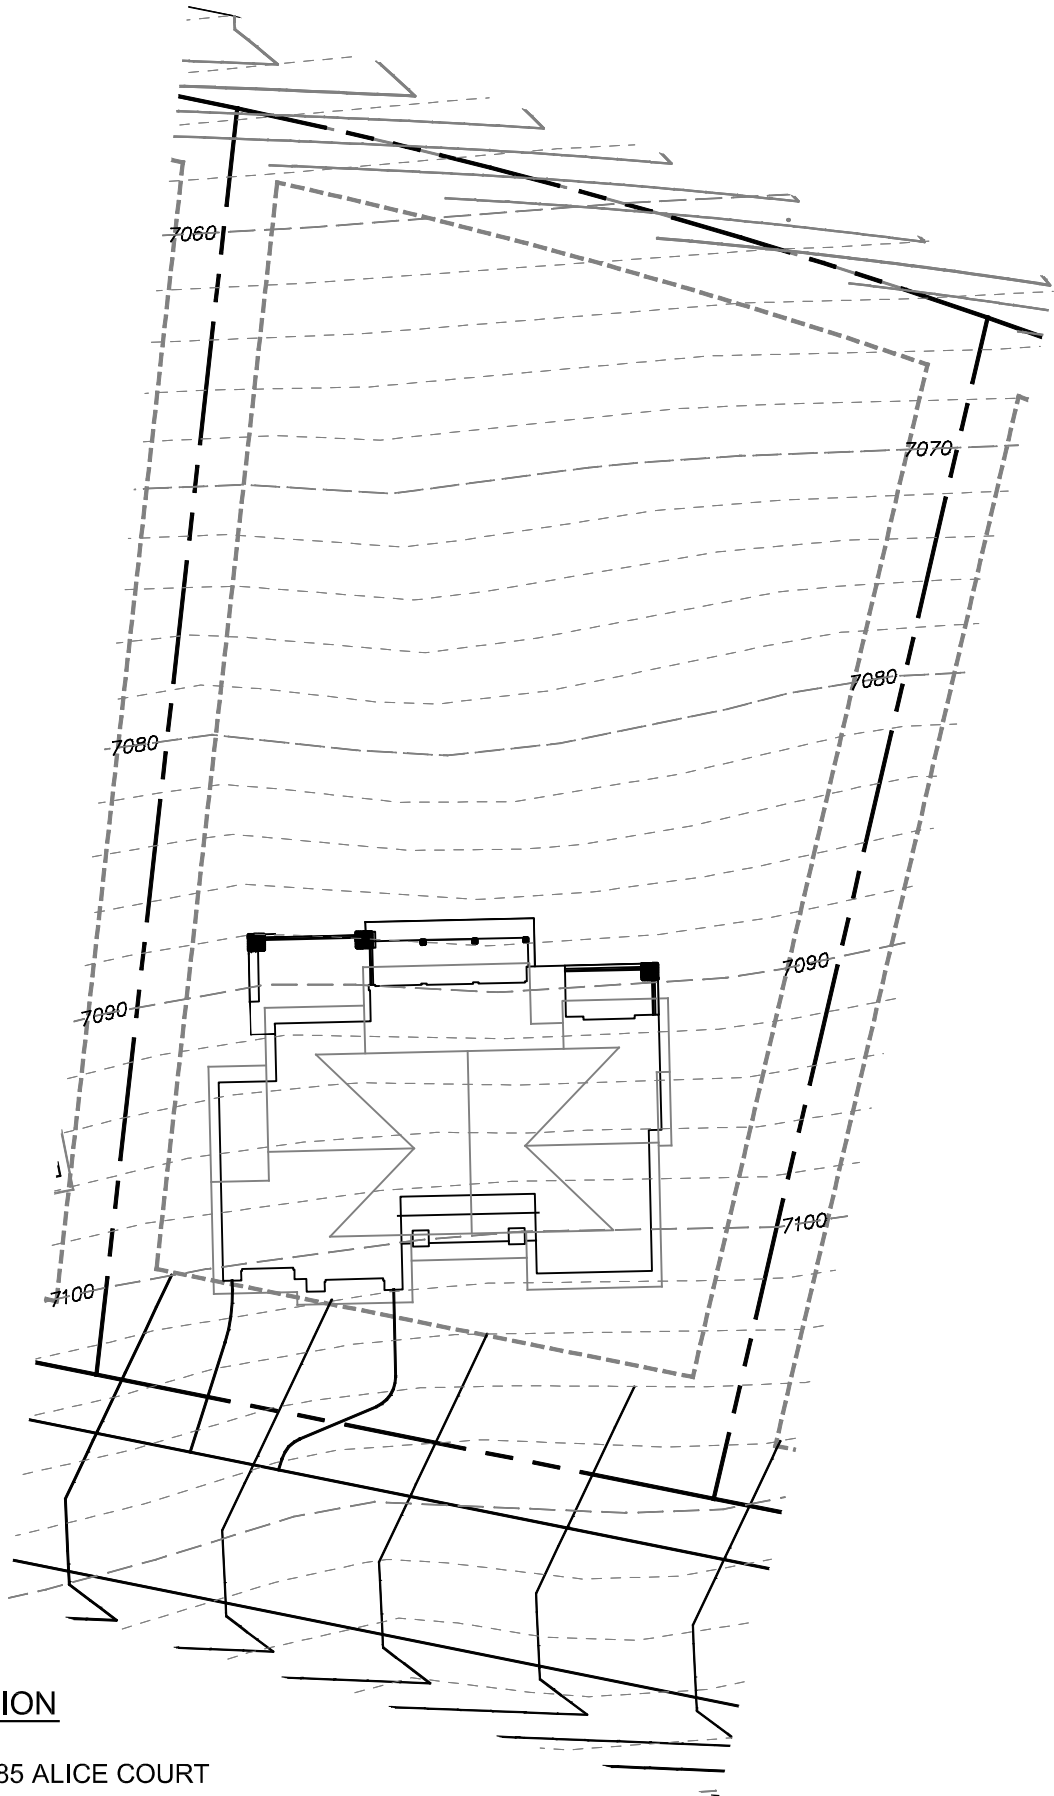

# THE DYE COURSE CABINS

file name: DCC LOT EXIBITS.dwg | plot date: May 16, 2007 | plotted by: KMulholland  
path: C:\01\_MDS\01\_Eng\101\_CSE\04\_Design\DCC\Site Plans

## LOT INFORMATION

LOT NO: 12  
LOT ADDRESS: 9185 ALICE COURT  
LOT SIZE: 21,149 sq.ft.  
BUILDING TYPE: DIXON-1B

NORTH  
SCALE 1"=30'  
ISSUE DATE: MAY 14, 2007