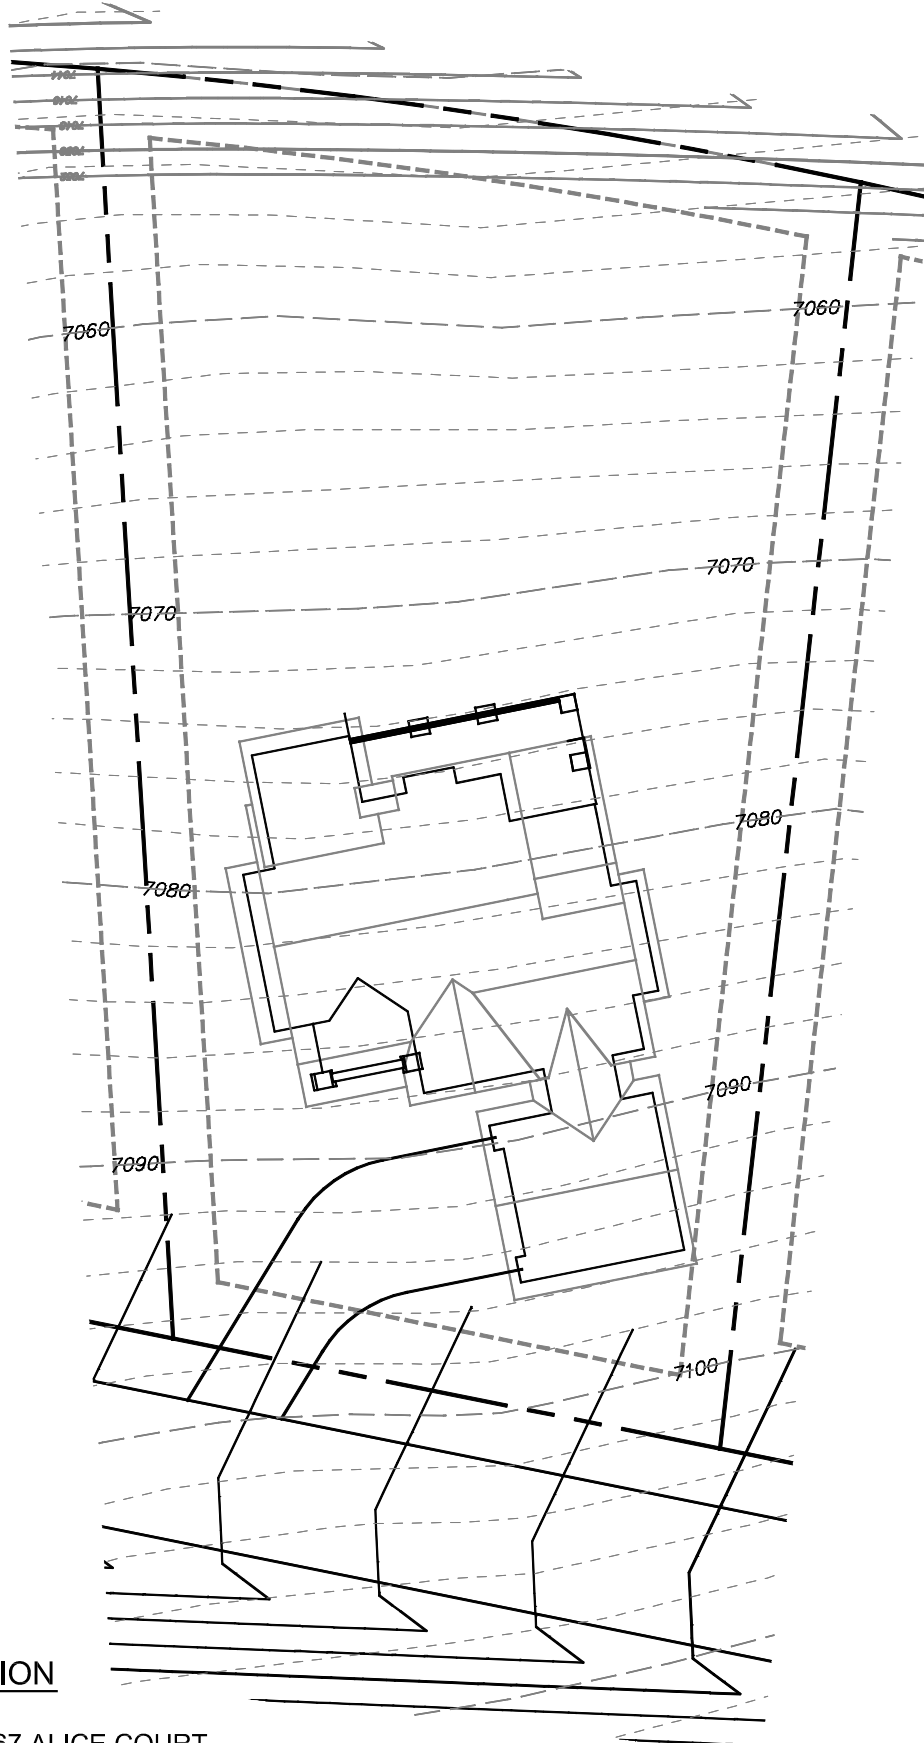

# THE DYE COURSE CABINS

## LOT INFORMATION

LOT NO: 11  
LOT ADDRESS: 9167 ALICE COURT  
LOT SIZE: 20,513 sq.ft.  
BUILDING TYPE: RUSSELL-2A

NORTH  
SCALE 1"=30'  
ISSUE DATE: MAY 14, 2007

file name: DCC LOT EXIBITS.dwg | plot date: May 16, 2007 | plotted by: KMulholland  
path: C:\01\_MDS\01\_Eng\101\_Design\DCC\Site Plans