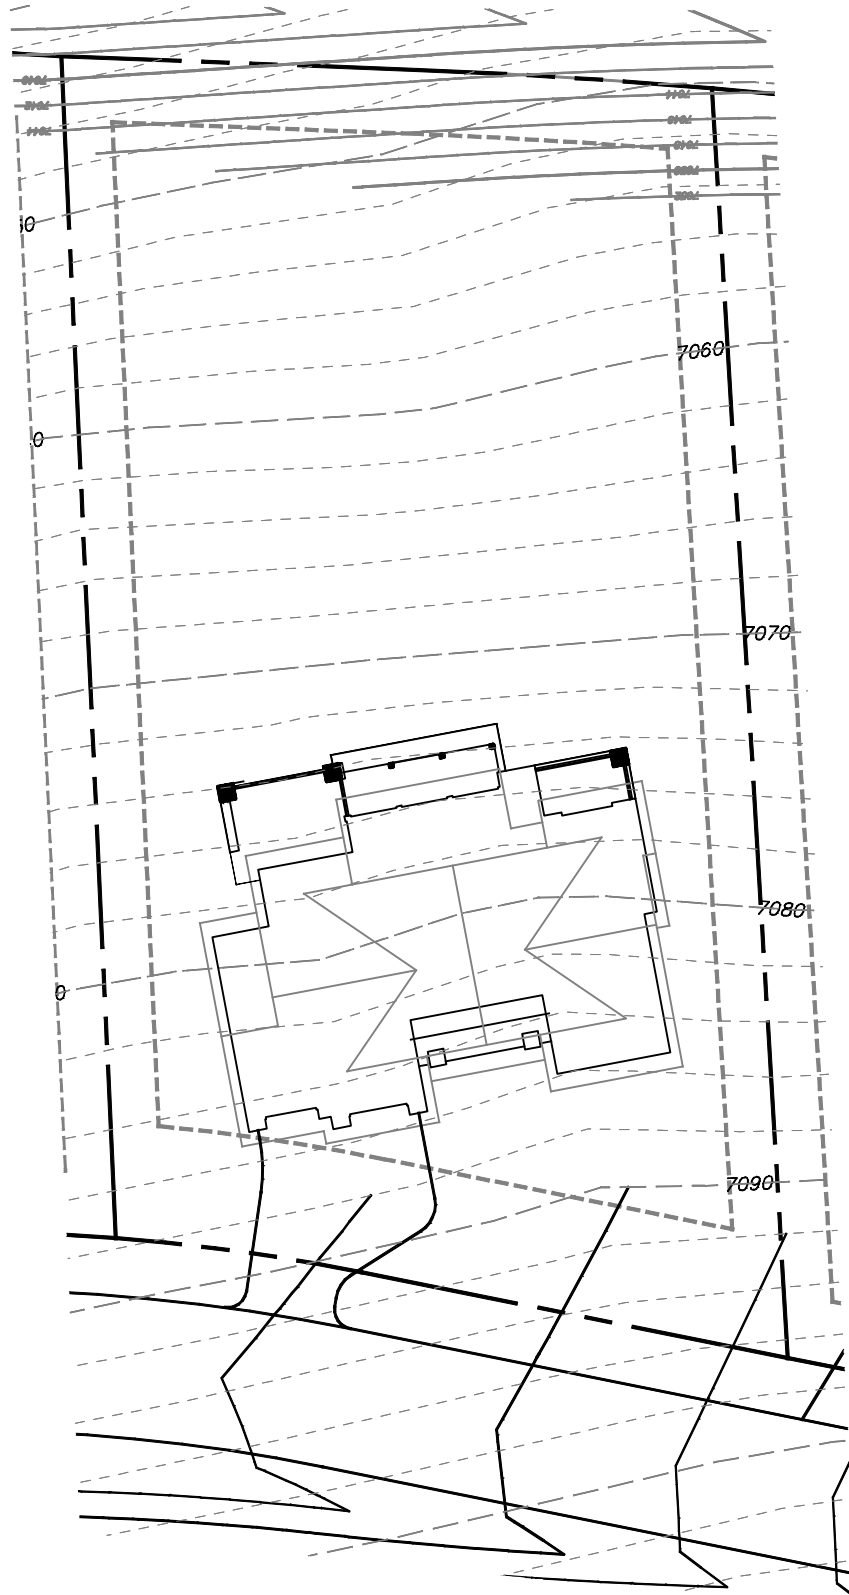

THE DYE COURSE CABINS

LOT INFORMATION

LOT NO:10

LOT ADDRESS: 9147 ALICE COURT

LOT SIZE: 19,612 sq.ft.

BUILDING TYPE: DIXON-1B

NORTH
SCALE 1"=30'
ISSUE DATE: MAY 14, 2007

file name: DCC LOT EXIBITS.dwg | plot date: May 16, 2007 | plotted by: KMulholland
path: C:\01_MDS\01_Eng\101_CSE\04_Design\DCC\Site Plans\