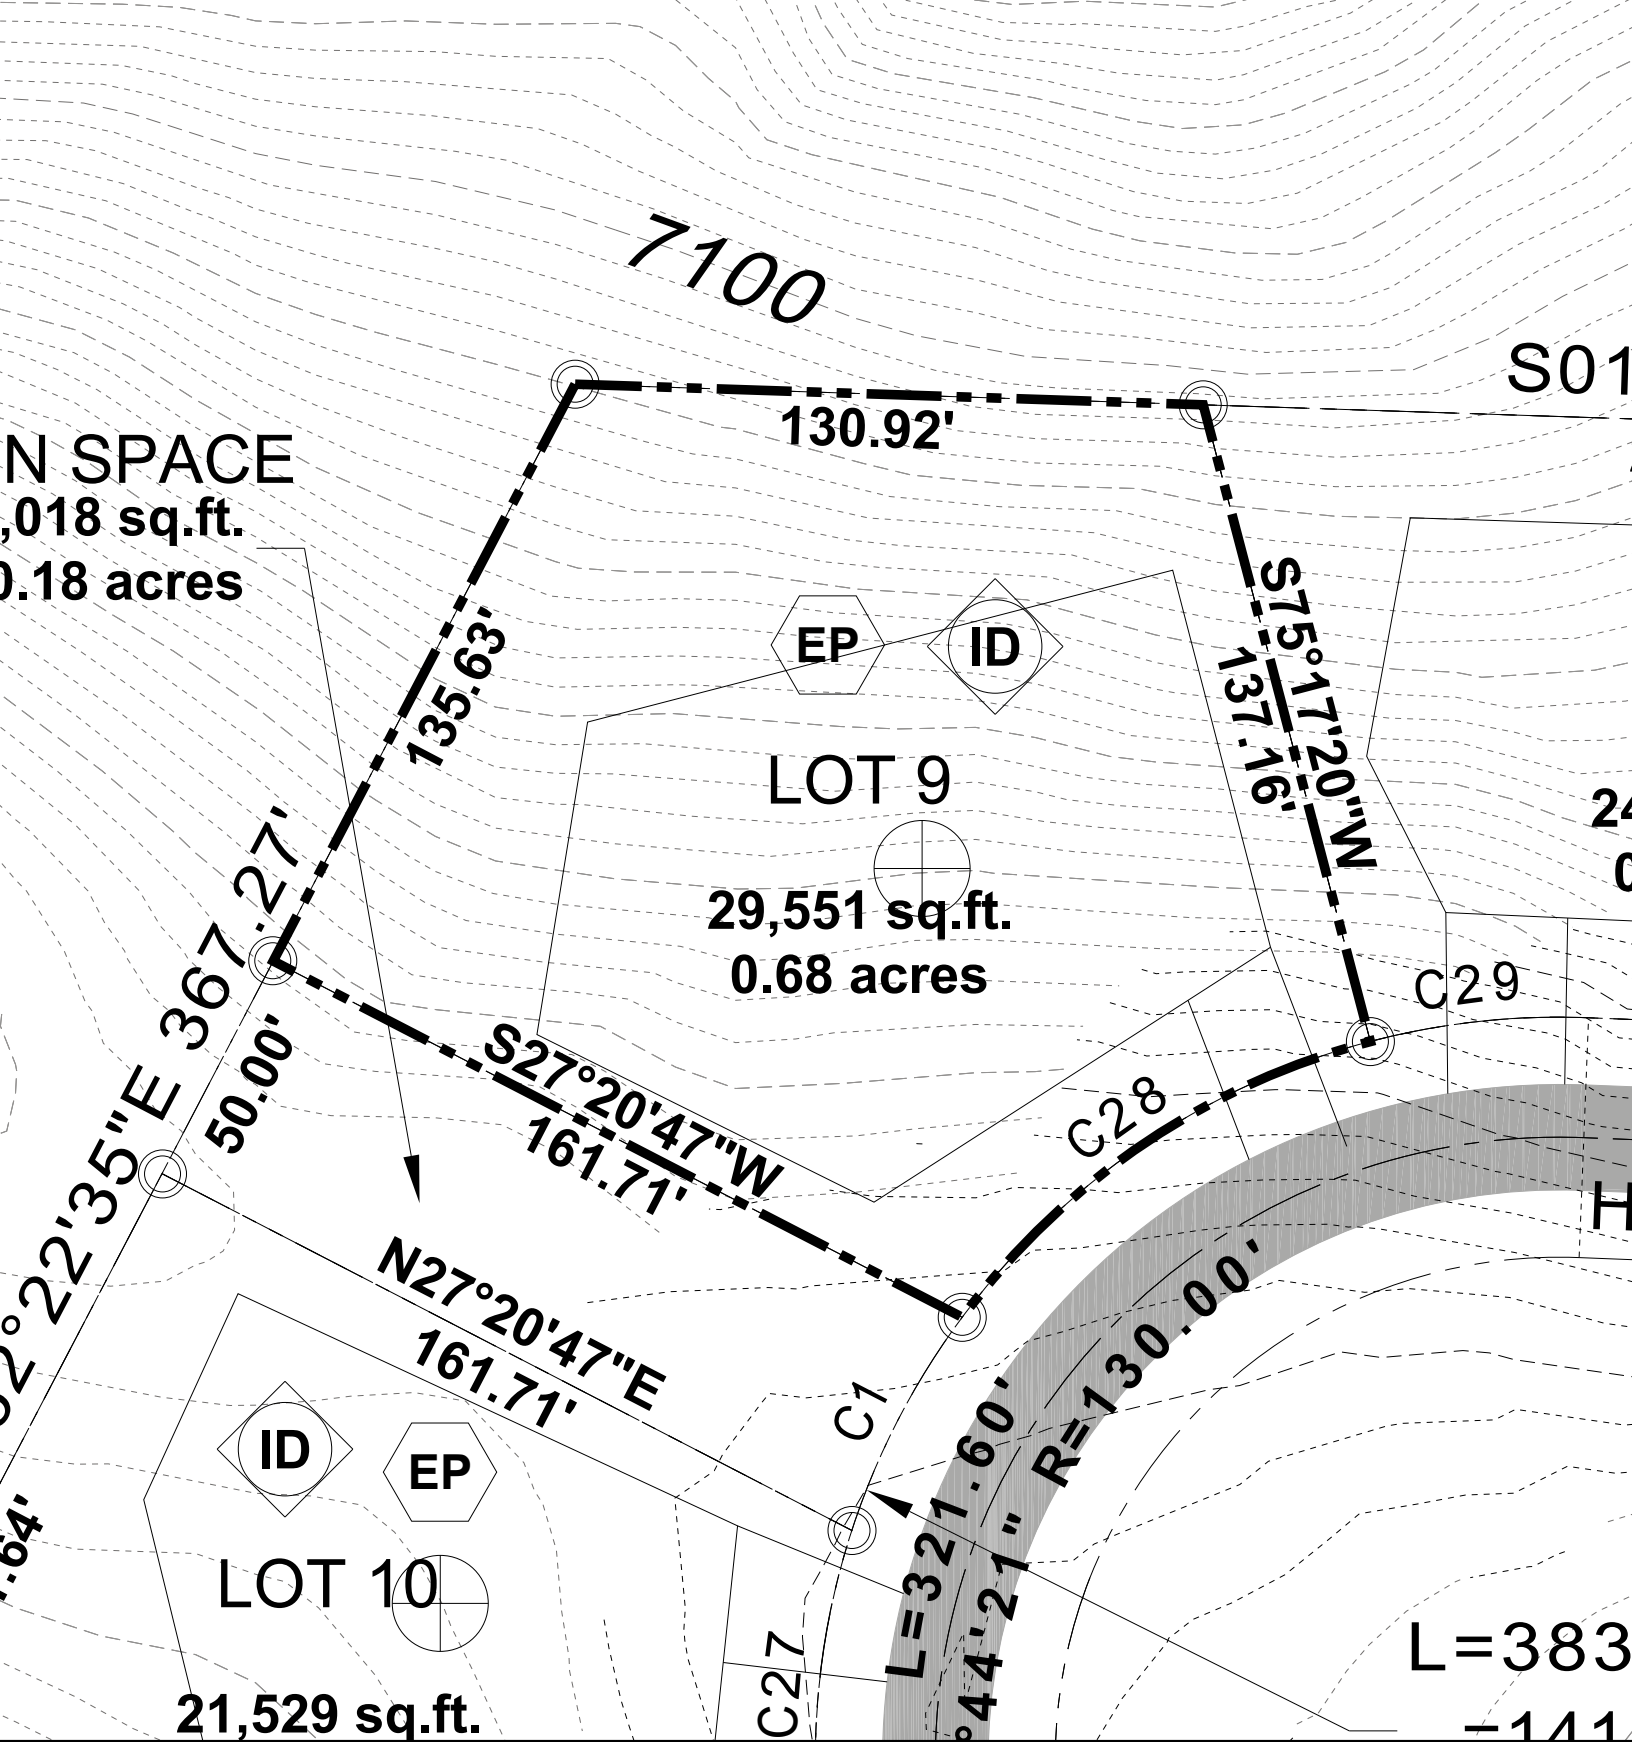

OPEN SPACE  
10,018 sq.ft.  
0.18 acres

# LOT 9 BUFFALO JUMP

shown topography may be inaccurate so use for general informational purposes only  
topography shown at 2' intervals.