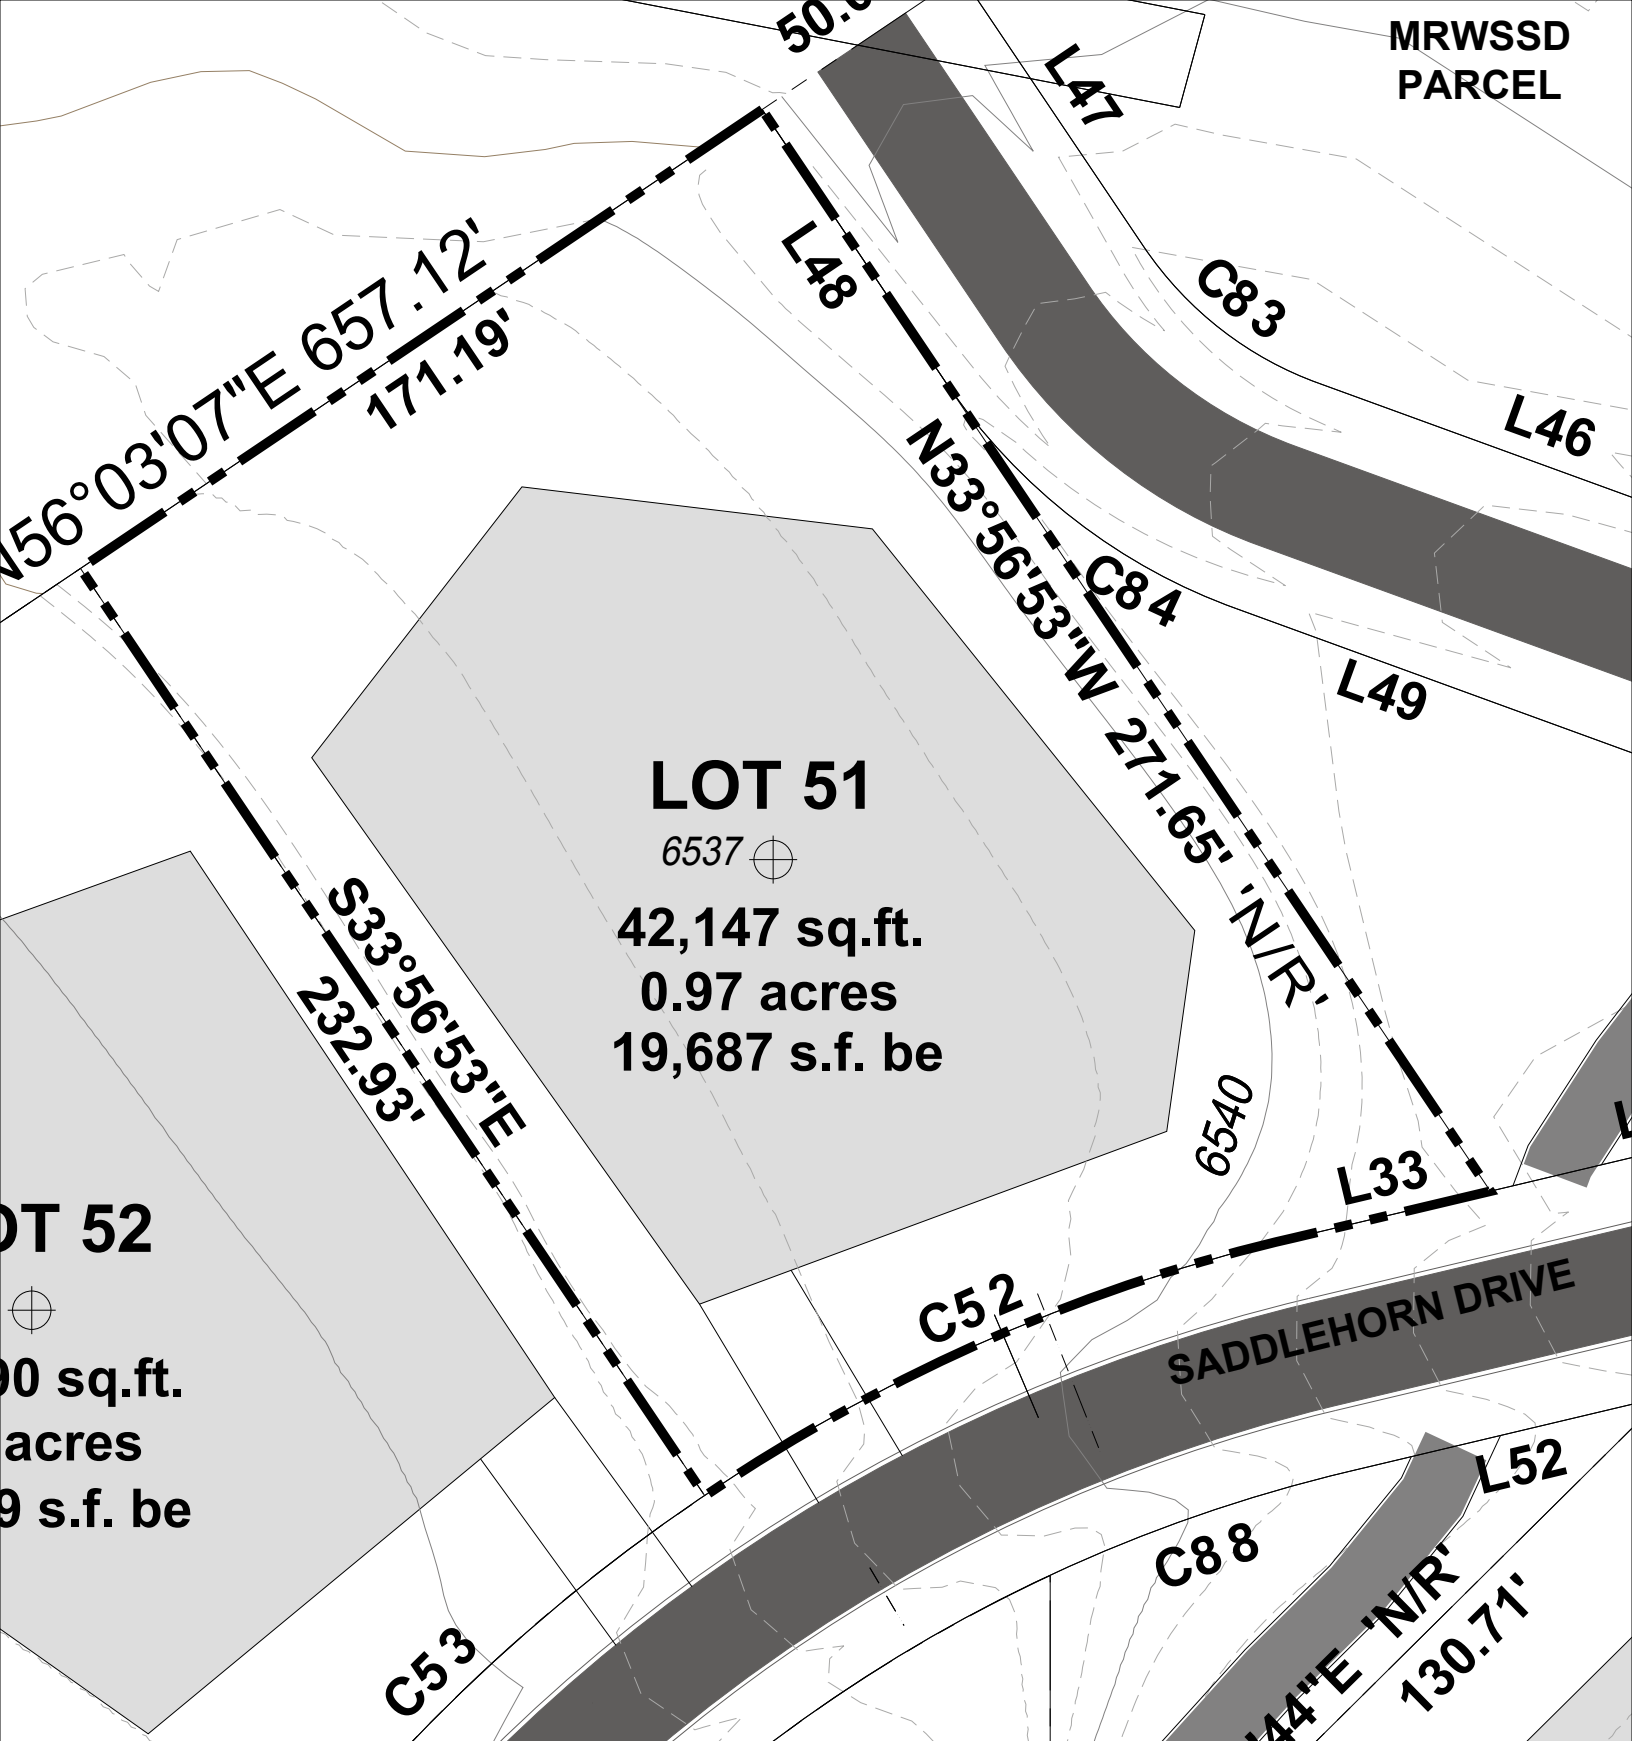

MRWSSD
PARCEL

BISON BLUFFS

Lot 51

Flowm topography may be inaccurate so use for general informational purposes only topography shown at 2' intervals.

PROMONTORY
THE RANCH CLUB