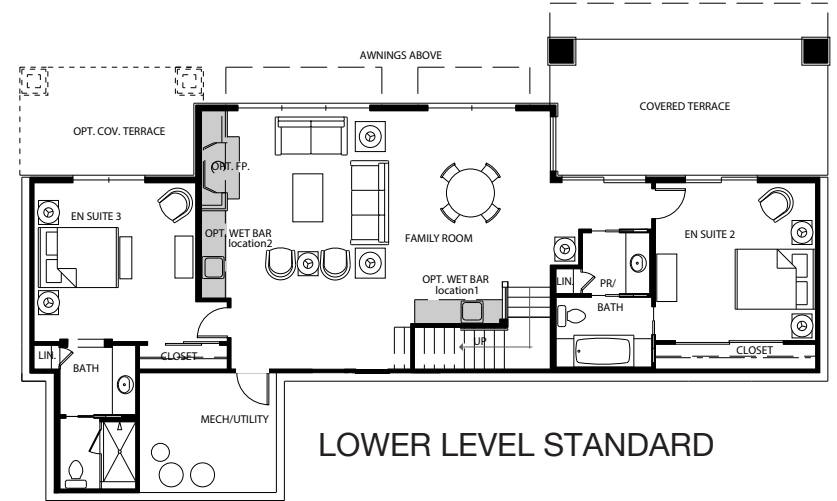

O'KEEFFE

BASE 3,550 SQ. FT.

4 BEDROOM | 4.5 BATH

W/ OPT. BEDROOM 5 | BATH 5.5 /MEDIA/GAME/EXERCISE | 4,250 SQ. FT.

Square footages are approximate and stated in terms of Gross Square Feet.