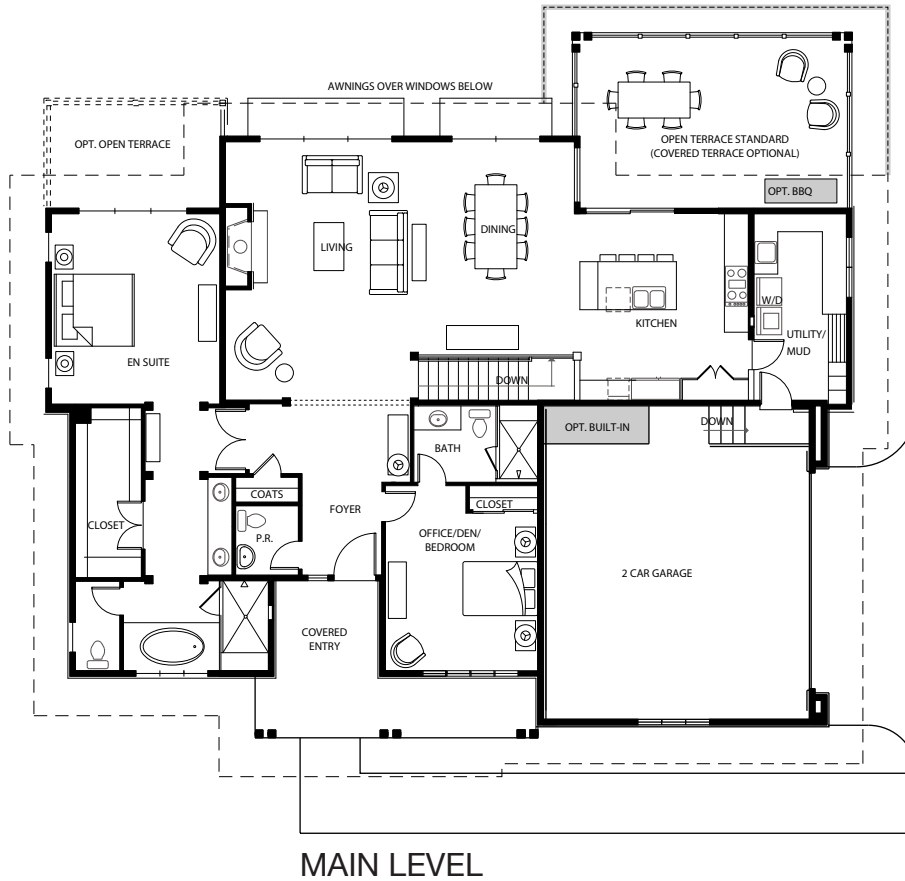

O'KEEFFE

BASE 3,550 SQ. FT.

4 BEDROOM | 4.5 BATH

W/ OPT. BEDROOM 5 | BATH 5.5 /MEDIA/GAME/EXERCISE | 4,250 SQ. FT.

Square footages are approximate and stated in terms of Gross Square Feet.