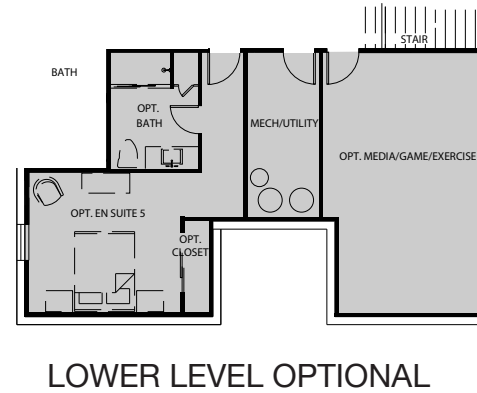

O'KEEFFE

BASE 3,550 SQ. FT.

4 BEDROOM | 4.5 BATH

W/ OPT. BEDROOM 5 | BATH 5.5 /MEDIA/GAME/EXERCISE | 4,250 SQ. FT.

Square footages are approximate and stated in terms of Gross Square Feet.