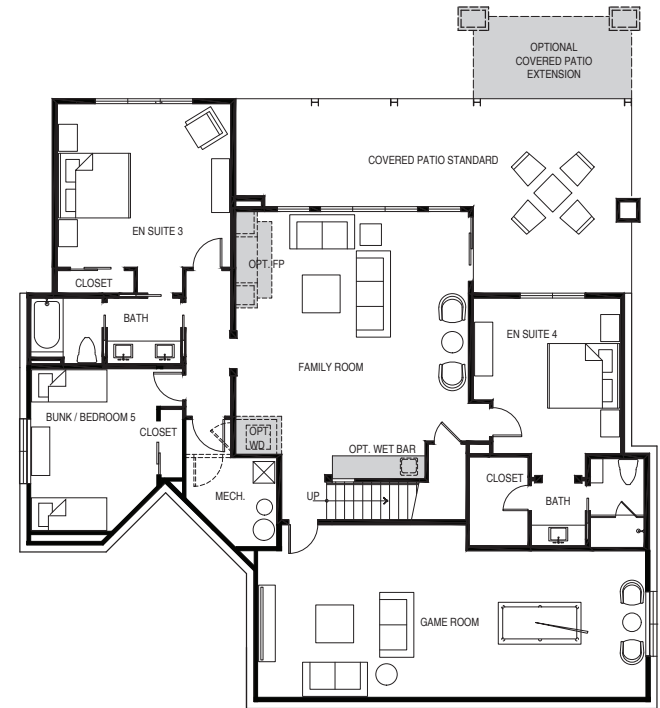

# RUSSELL

4,650 SQ. FT. (APPROX.)

5 BEDROOMS | 4.5 BATHS / GAME ROOM

MAIN LEVEL

LOWER LEVEL

NOTE: ALL AREAS APPROXIMATE. / FURNITURE NOT INCLUDED