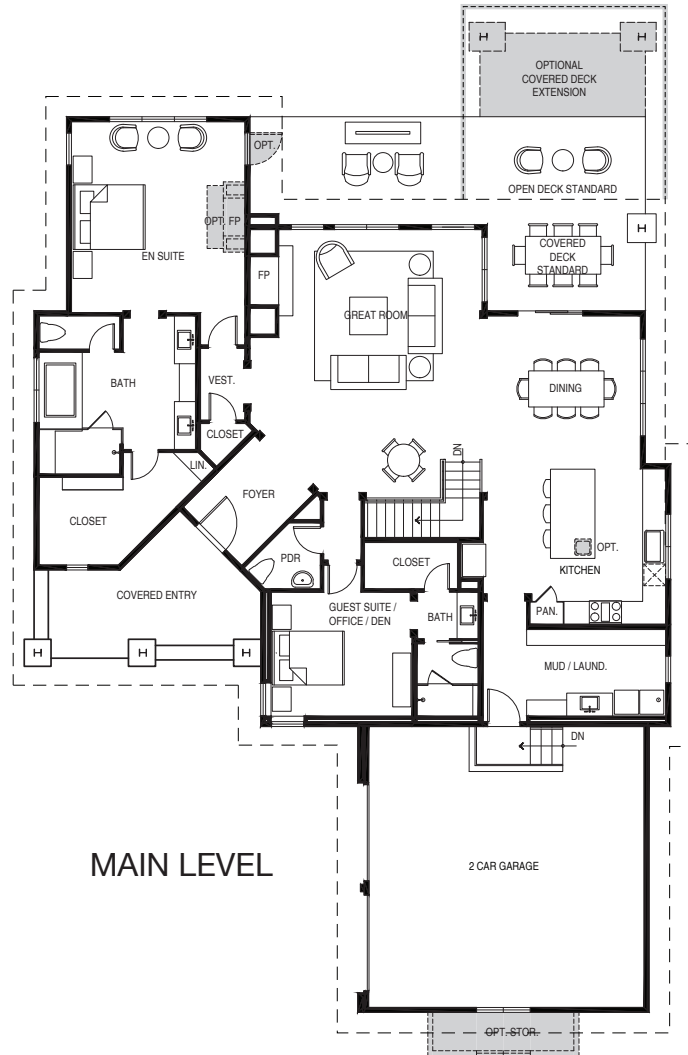

# RUSSELL

4,650 SQ. FT. (APPROX.)

5 BEDROOMS | 4.5 BATHS / GAME ROOM

MAIN LEVEL

LOWER LEVEL

NOTE: ALL AREAS APPROXIMATE. / FURNITURE NOT INCLUDED