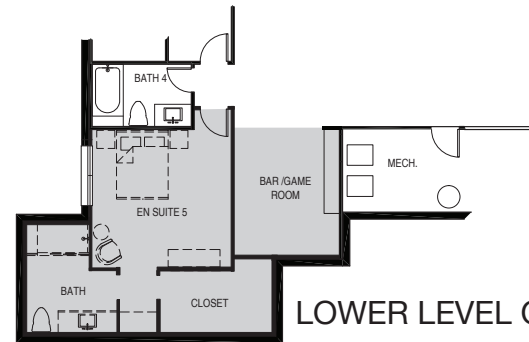

ESCHER

BASE 4,100 SQ. FT. (APPROX.)

4 BEDROOM | 4.5 BATH

W/ OPT. BEDROOM 5 | BATH 5.5 / BAR | 4,700 SQ. FT. (APPROX.)

MAIN LEVEL

LOWER LEVEL STANDARD

LOWER LEVEL OPTION

NOTE: ALL AREAS APPROXIMATE. / FURNITURE NOT INCLUDED