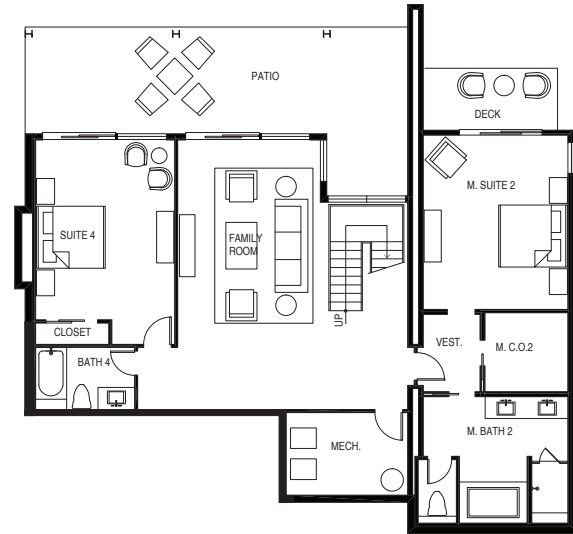

ESCHER

BASE 4,100 SQ. FT. (APPROX.)

4 BEDROOM | 4.5 BATH

W/ OPT. BEDROOM 5 | BATH 5.5 / BAR | 4,700 SQ. FT. (APPROX.)

MAIN LEVEL

LOWER LEVEL STANDARD

LOWER LEVEL OPTION

NOTE: ALL AREAS APPROXIMATE. / FURNITURE NOT INCLUDED