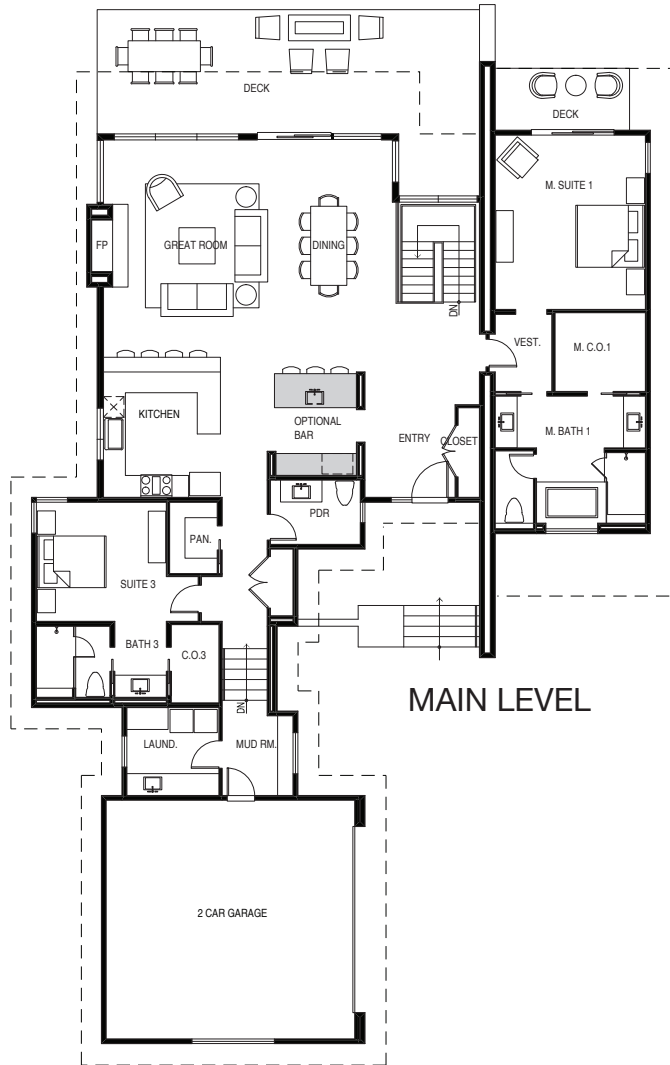

ESCHER

BASE 4,100 SQ. FT. (APPROX.)

4 BEDROOM | 4.5 BATH

W/ OPT. BEDROOM 5 | BATH 5.5 / BAR | 4,700 SQ. FT. (APPROX.)

MAIN LEVEL

LOWER LEVEL STANDARD

LOWER LEVEL OPTION

NOTE: ALL AREAS APPROXIMATE. / FURNITURE NOT INCLUDED