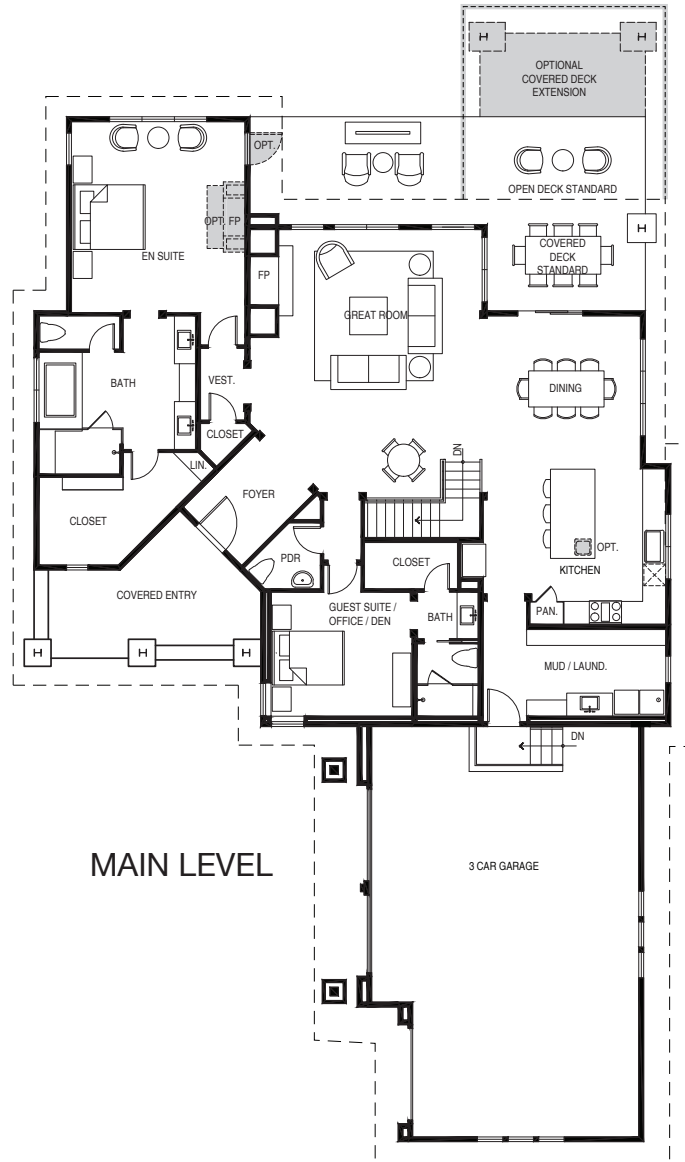

RUSSELL

4,650 SQ. FT. (APPROX.)

5 BEDROOMS | 4.5 BATHS / GAME ROOM

MAIN LEVEL

LOWER LEVEL

NOTE: ALL AREAS APPROXIMATE. / FURNITURE NOT INCLUDED