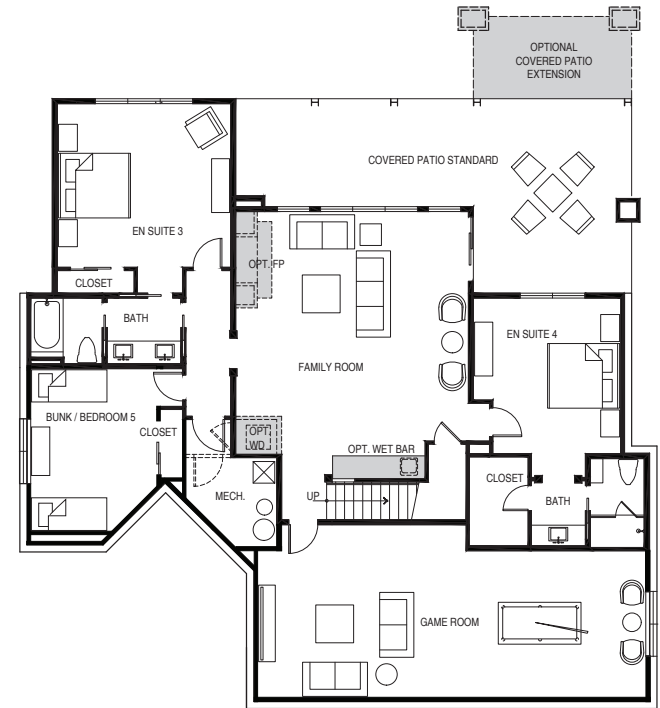

RUSSELL

4,650 SQ. FT. (APPROX.)

5 BEDROOMS | 4.5 BATHS / GAME ROOM

MAIN LEVEL

LOWER LEVEL

NOTE: ALL AREAS APPROXIMATE. / FURNITURE NOT INCLUDED