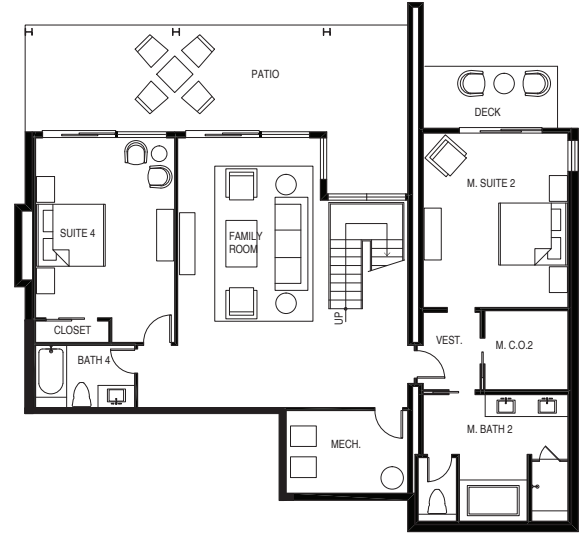

ESCHER

BASE 4,100 SQ. FT. (APPROX.)

4 BEDROOM | 4.5 BATH

W/ OPT. BEDROOM 5 | BATH 5.5 / BAR | 4,700 SQ. FT. (APPROX.)

NOTE: ALL AREAS APPROXIMATE. / FURNITURE NOT INCLUDED