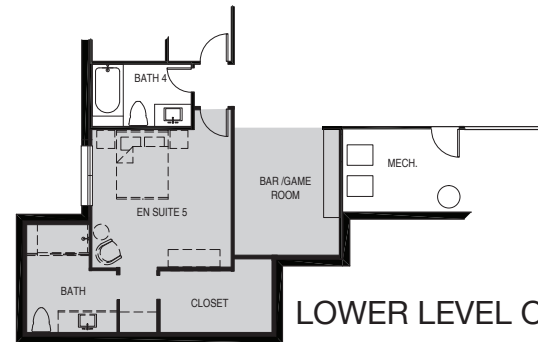

ESCHER

BASE 4,100 SQ. FT. (APPROX.)

4 BEDROOM | 4.5 BATH

W/ OPT. BEDROOM 5 | BATH 5.5 / BAR | 4,700 SQ. FT. (APPROX.)

NOTE: ALL AREAS APPROXIMATE. / FURNITURE NOT INCLUDED