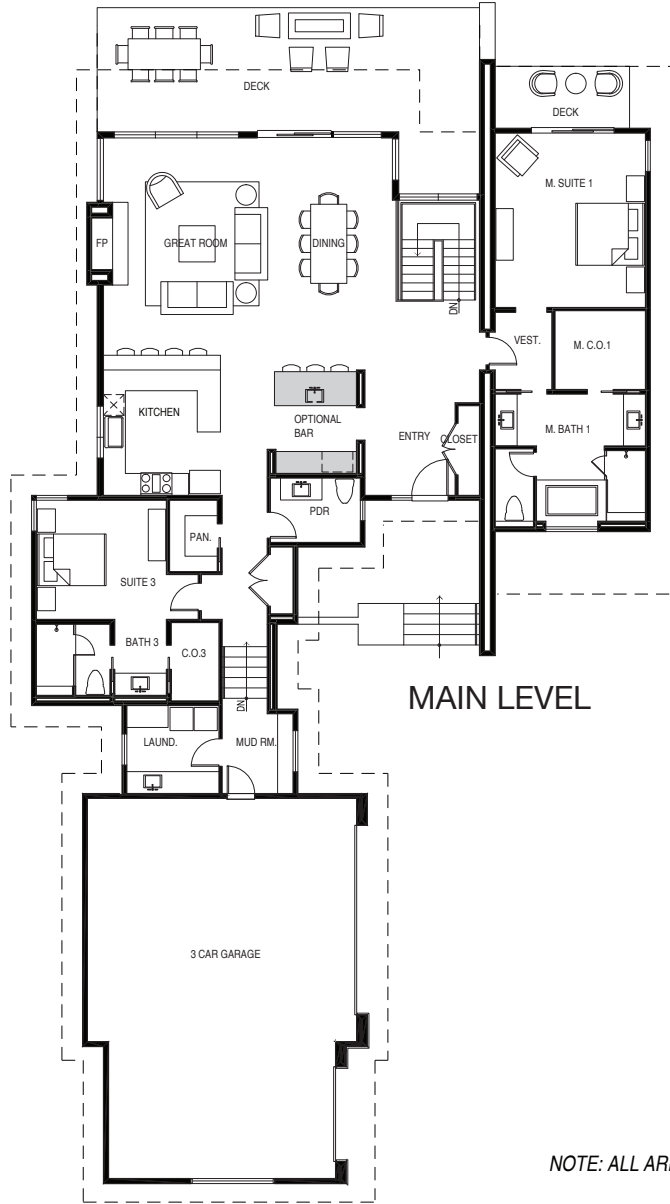

ESCHER

BASE 4,100 SQ. FT. (APPROX.)

4 BEDROOM | 4.5 BATH

W/ OPT. BEDROOM 5 | BATH 5.5 / BAR | 4,700 SQ. FT. (APPROX.)

NOTE: ALL AREAS APPROXIMATE. / FURNITURE NOT INCLUDED