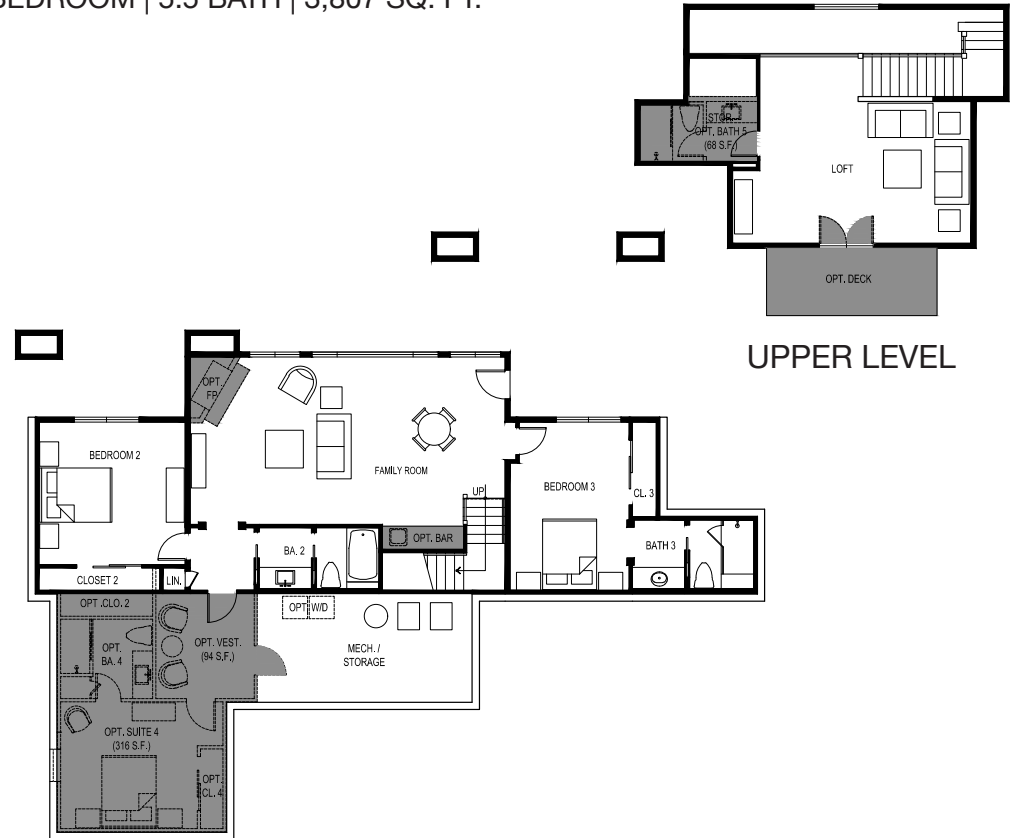

PROMONTORY CABINS - DIXON

BASE 3 BEDROOM | 3.5 BATH | 3,329 SQ. FT.

W/OPT BEDROOM 4 | 4.5 BATH | 3,739 SQ. FT.

W/LOFT BATH | 4 BEDROOM | 5.5 BATH | 3,807 SQ. FT.

MAIN LEVEL

UPPER LEVEL

LOWER LEVEL