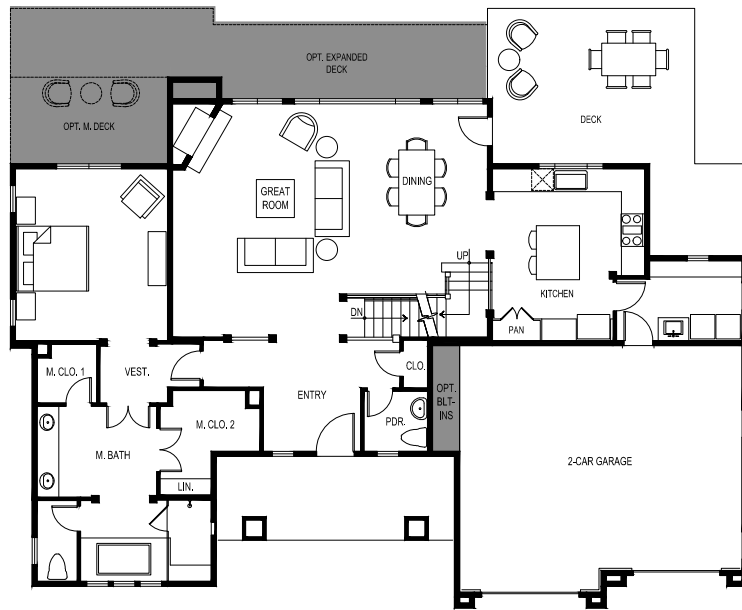

PROMONTORY CABINS - DIXON

BASE 3 BEDROOM | 3.5 BATH | 3,329 SQ. FT.

W/OPT BEDROOM 4 | 4.5 BATH | 3,739 SQ. FT.

W/LOFT BATH | 4 BEDROOM | 5.5 BATH | 3,807 SQ. FT.

MAIN LEVEL

UPPER LEVEL

LOWER LEVEL