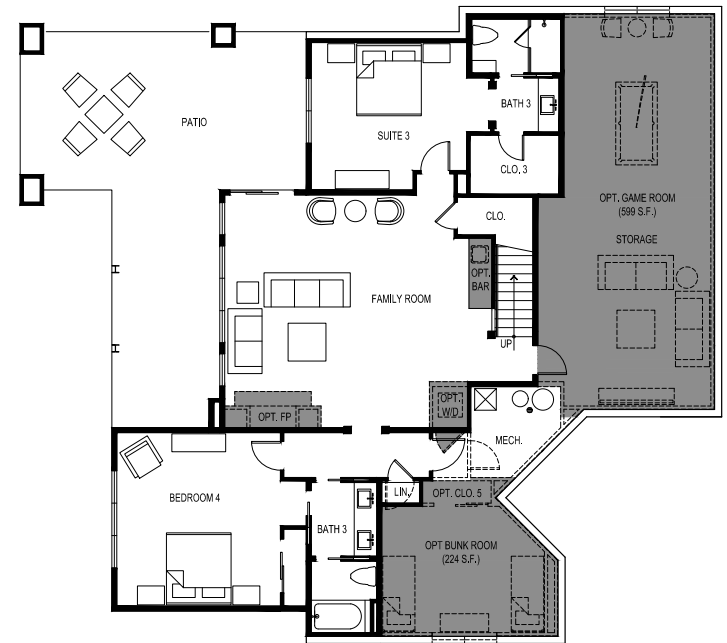

NICKLAUS RESIDENCES - RUSSELL

BASE 3,811 SQ. FT.

4 BEDROOM | 4.5 BATH

W/ OPT. BEDROOM 5 | BATH 4.5 / GAME ROOM | 4,653 SQ. FT.

MAIN LEVEL

LOWER LEVEL