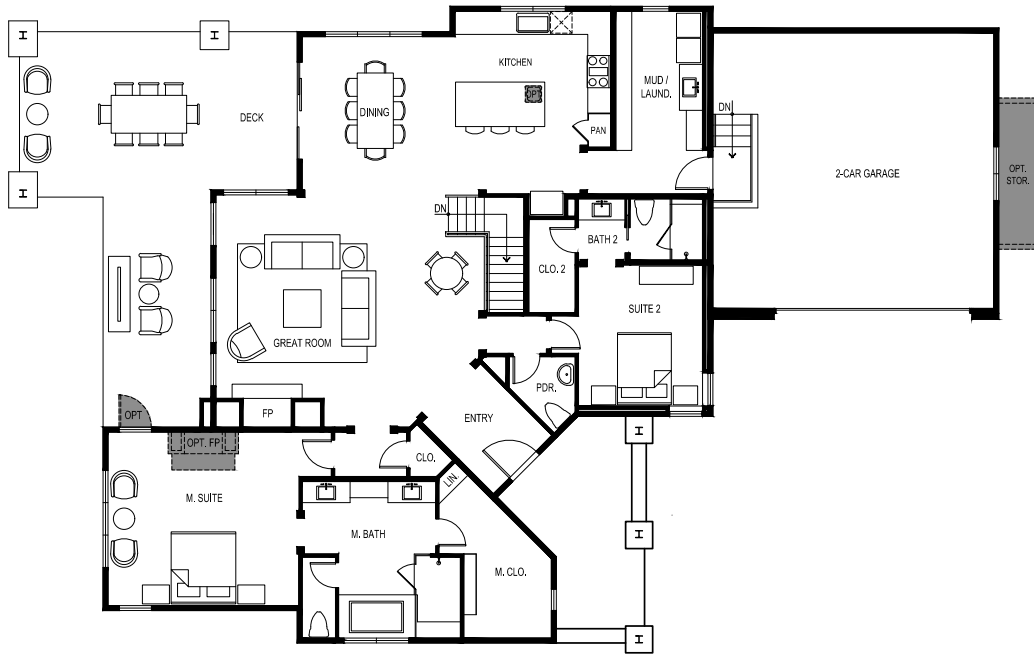

NICKLAUS RESIDENCES - RUSSELL

BASE 3,811 SQ. FT.

4 BEDROOM | 4.5 BATH

W/ OPT. BEDROOM 5 | BATH 4.5 / GAME ROOM | 4,653 SQ. FT.

MAIN LEVEL

LOWER LEVEL